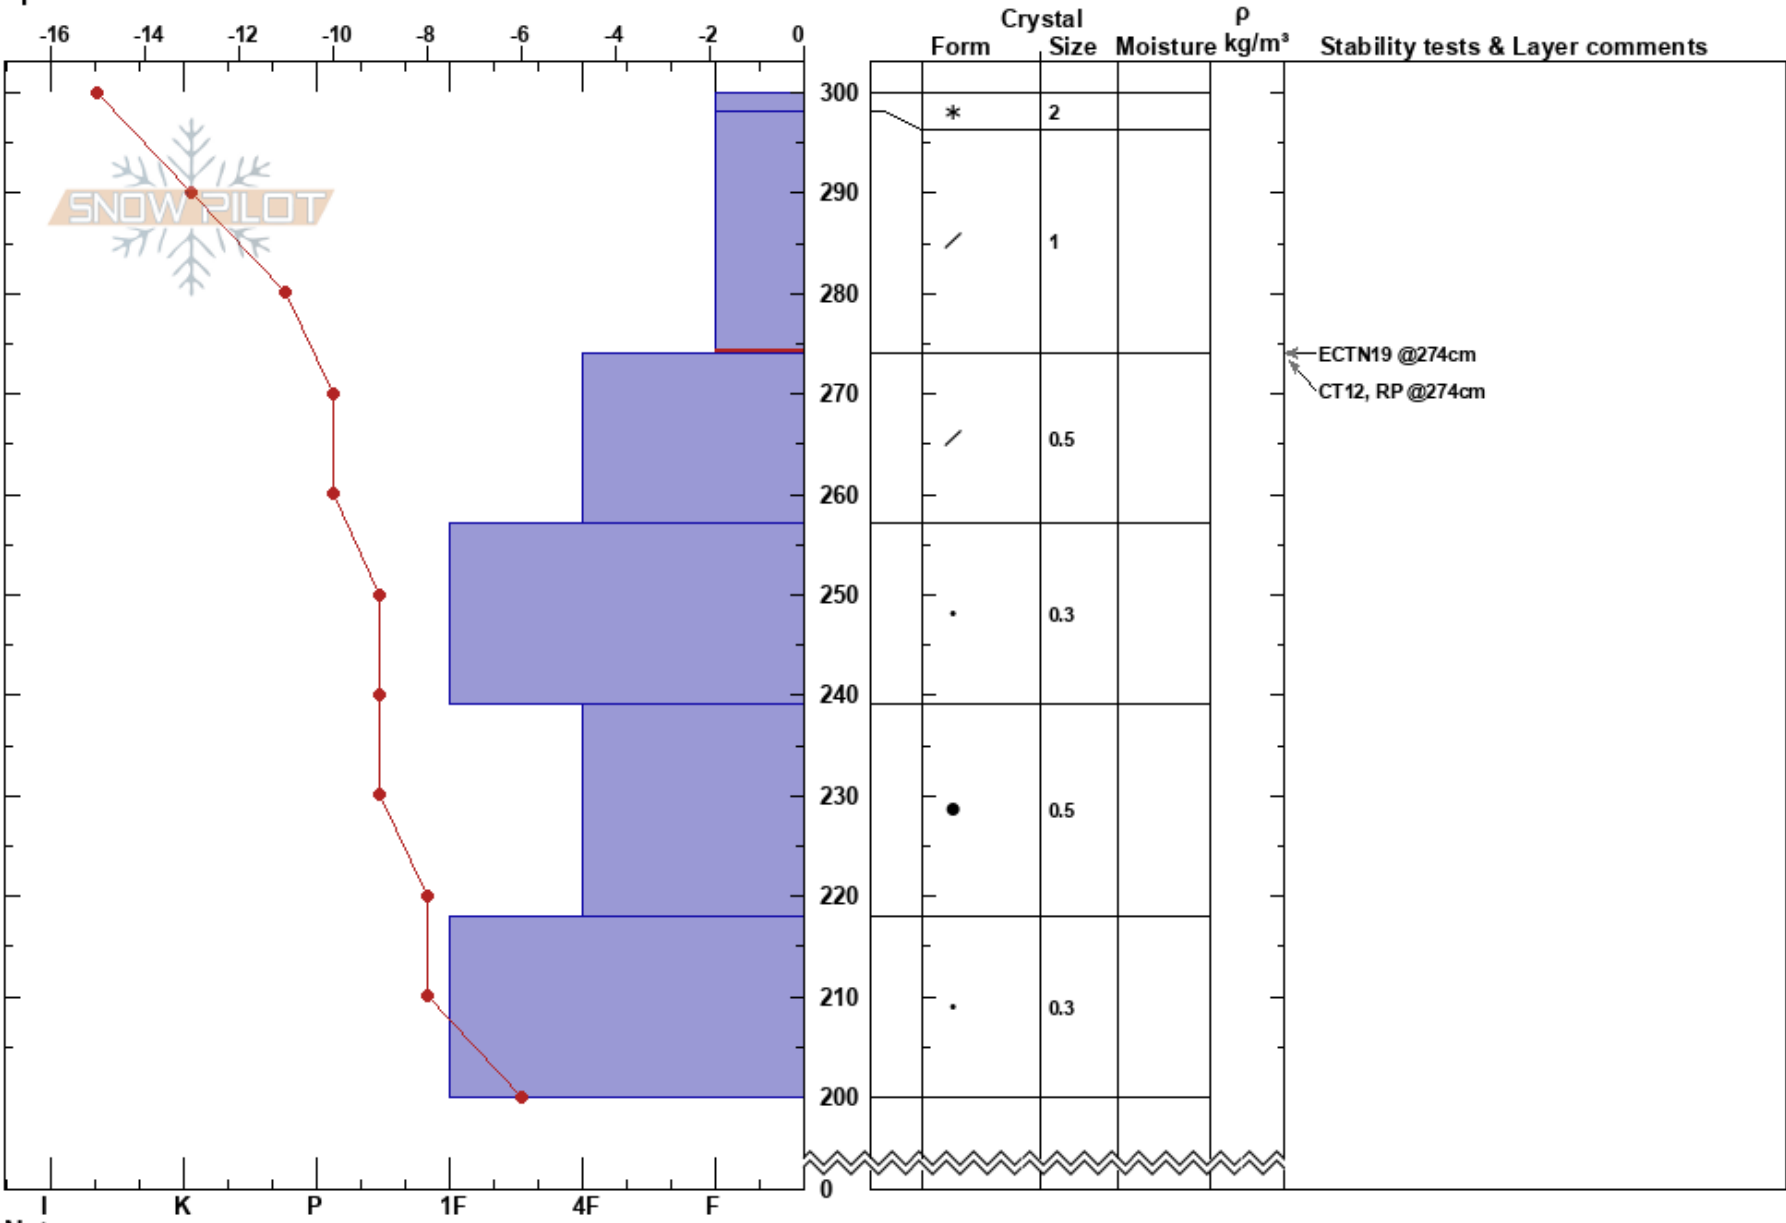

Zone 5 HIBJ Btwn 9/9L
 Wasatch Range
 UT
 Elevation: 9115 ft
 Aspect: NW
 Specifics:

Erik Hanson
 01/30/2023 - 2:20pm
 Co-ord: 40.58207N, -111.64515E
 Slope Angle: 37°
 Wind Loading:

Stability: Good
 Air Temperature: -15°C
 Sky Cover: CLR
 Precipitation: NO
 Wind: Calm
 HS: 300
 PF: 60
 PS: 20
 298-274cm: Problematic layer