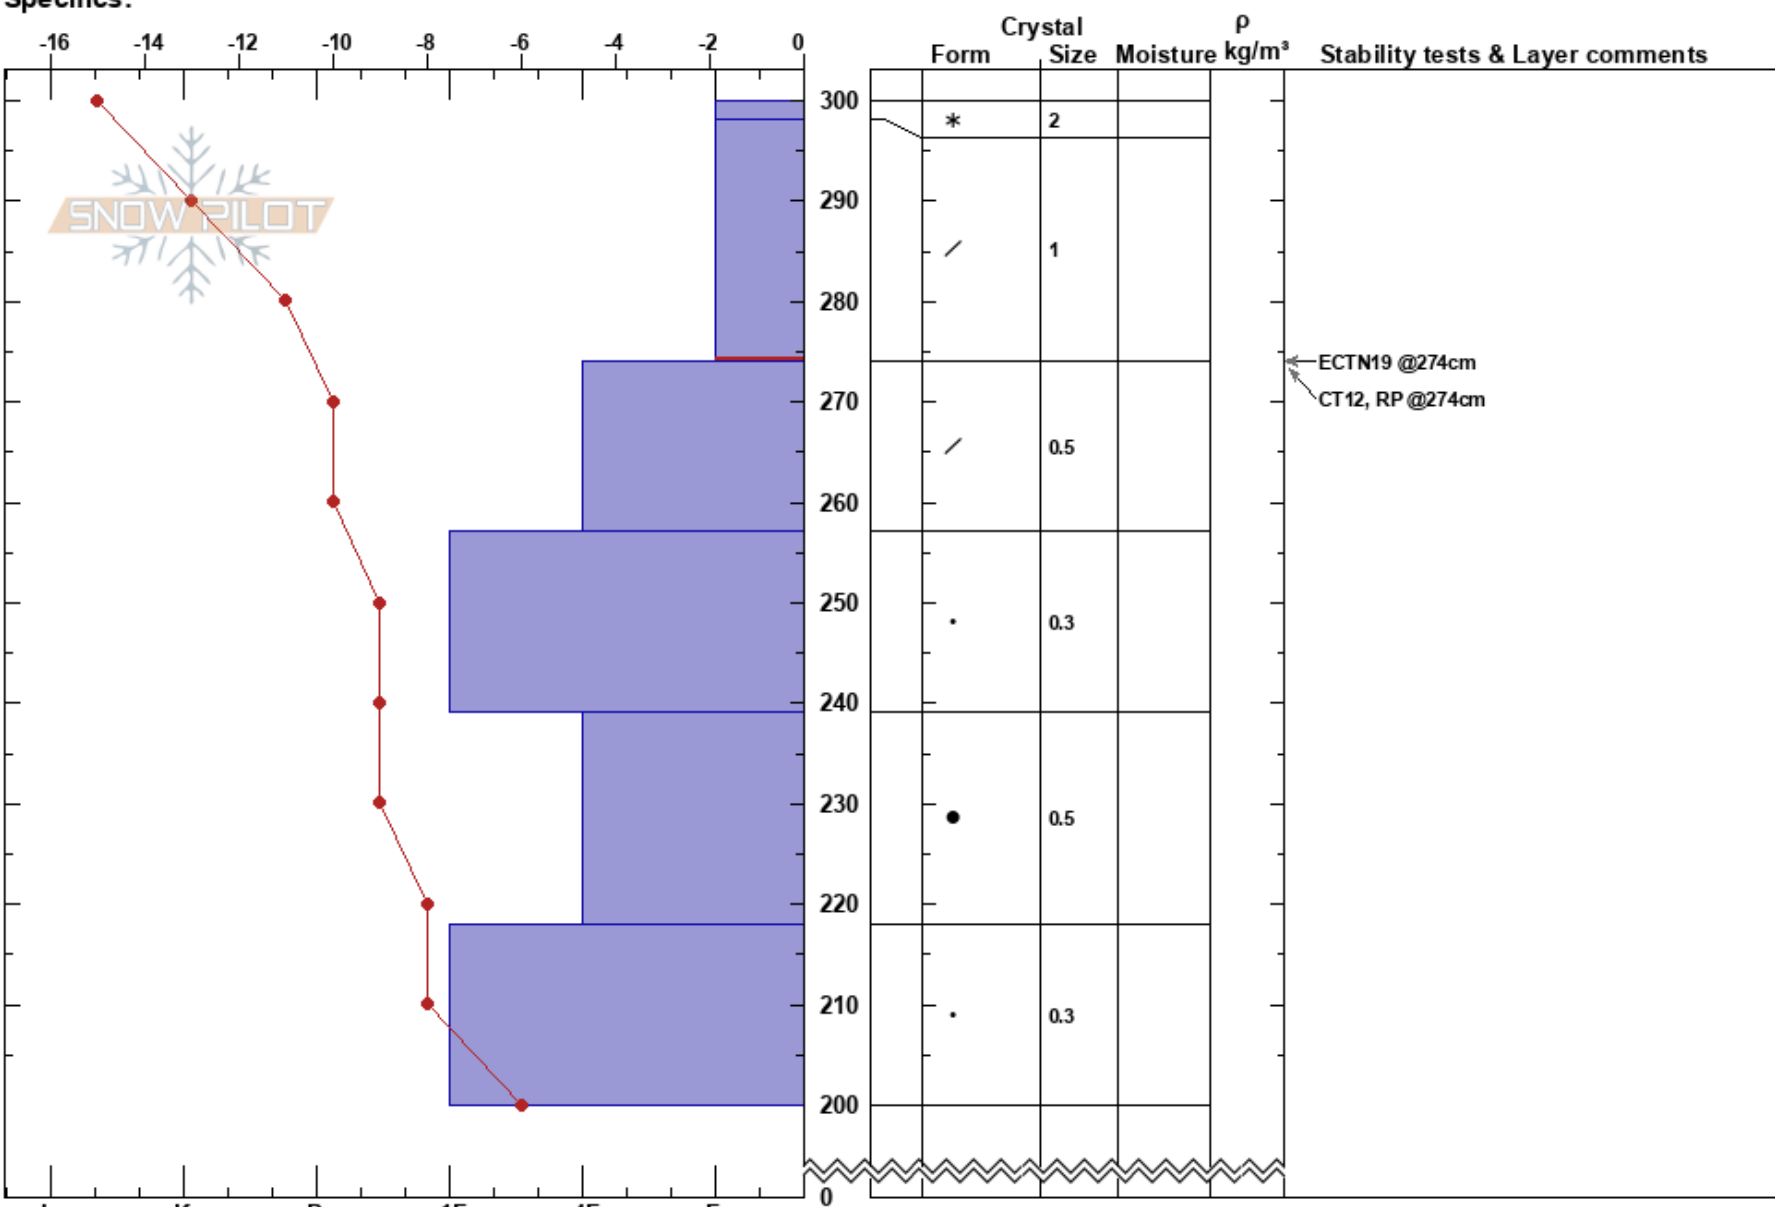

Zone 5 HIBJ Btwn 9/9L
 Wasatch Range
 UT
 Elevation: 9115 ft
 Aspect: NW
 Specifics:

Erik Hanson
 01/30/2023 - 2:20pm
 Co-ord: 40.58207N, -111.64515E
 Slope Angle: 37°
 Wind Loading:

Stability: Good
 Air Temperature: -15°C
 Sky Cover: CLR
 Precipitation: NO
 Wind: Calm
 HS: 300
 PF: 60
 PS: 20
 298-274cm: Problematic layer