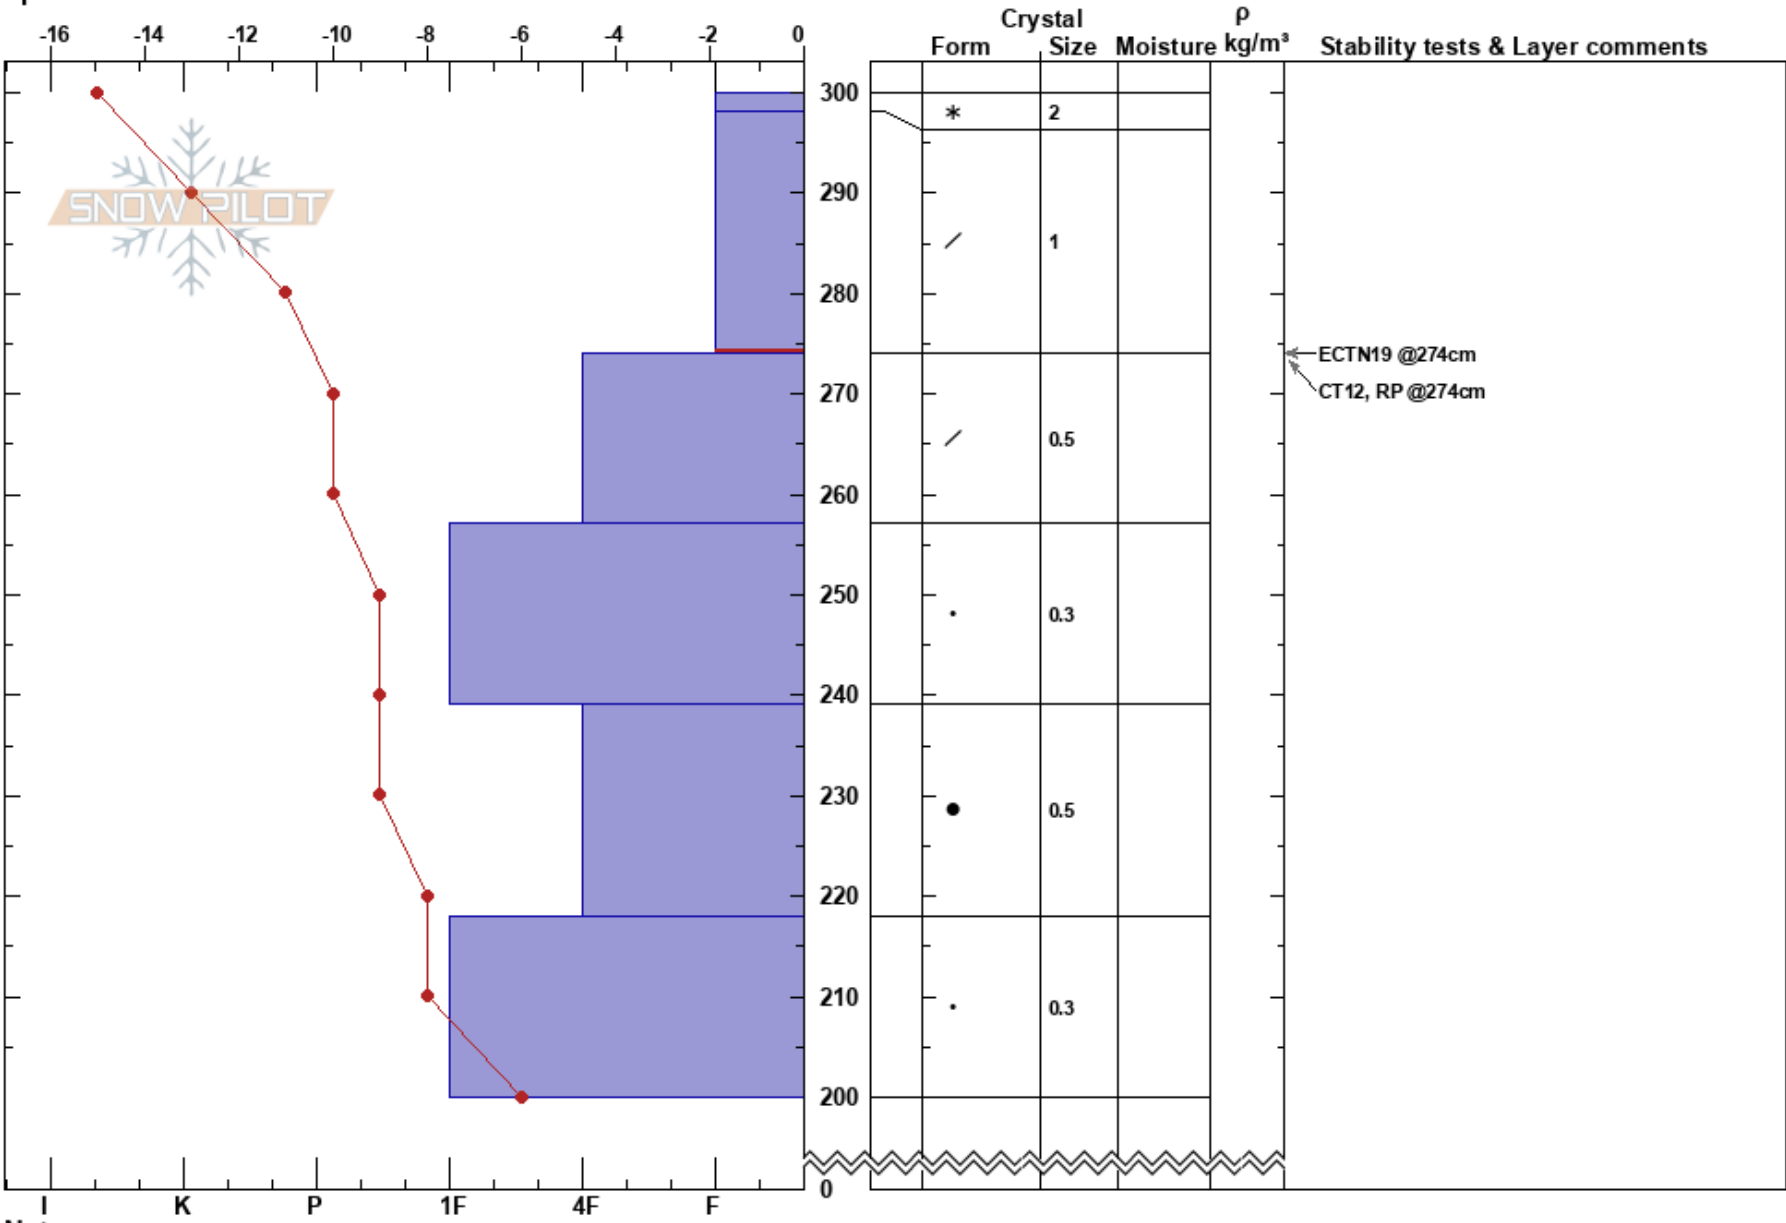

Zone 5 HIBJ Btwn 9/9L  
 Wasatch Range  
 UT  
 Elevation: 9115 ft  
 Aspect: NW  
 Specifics:

Erik Hanson  
 01/30/2023 - 2:20pm  
 Co-ord: 40.58207N, -111.64515E  
 Slope Angle: 37°  
 Wind Loading:

Stability: Good  
 Air Temperature: -15°C  
 Sky Cover: CLR  
 Precipitation: NO  
 Wind: Calm  
 HS: 300  
 PF: 60  
 PS: 20  
 298-274cm: Problematic layer