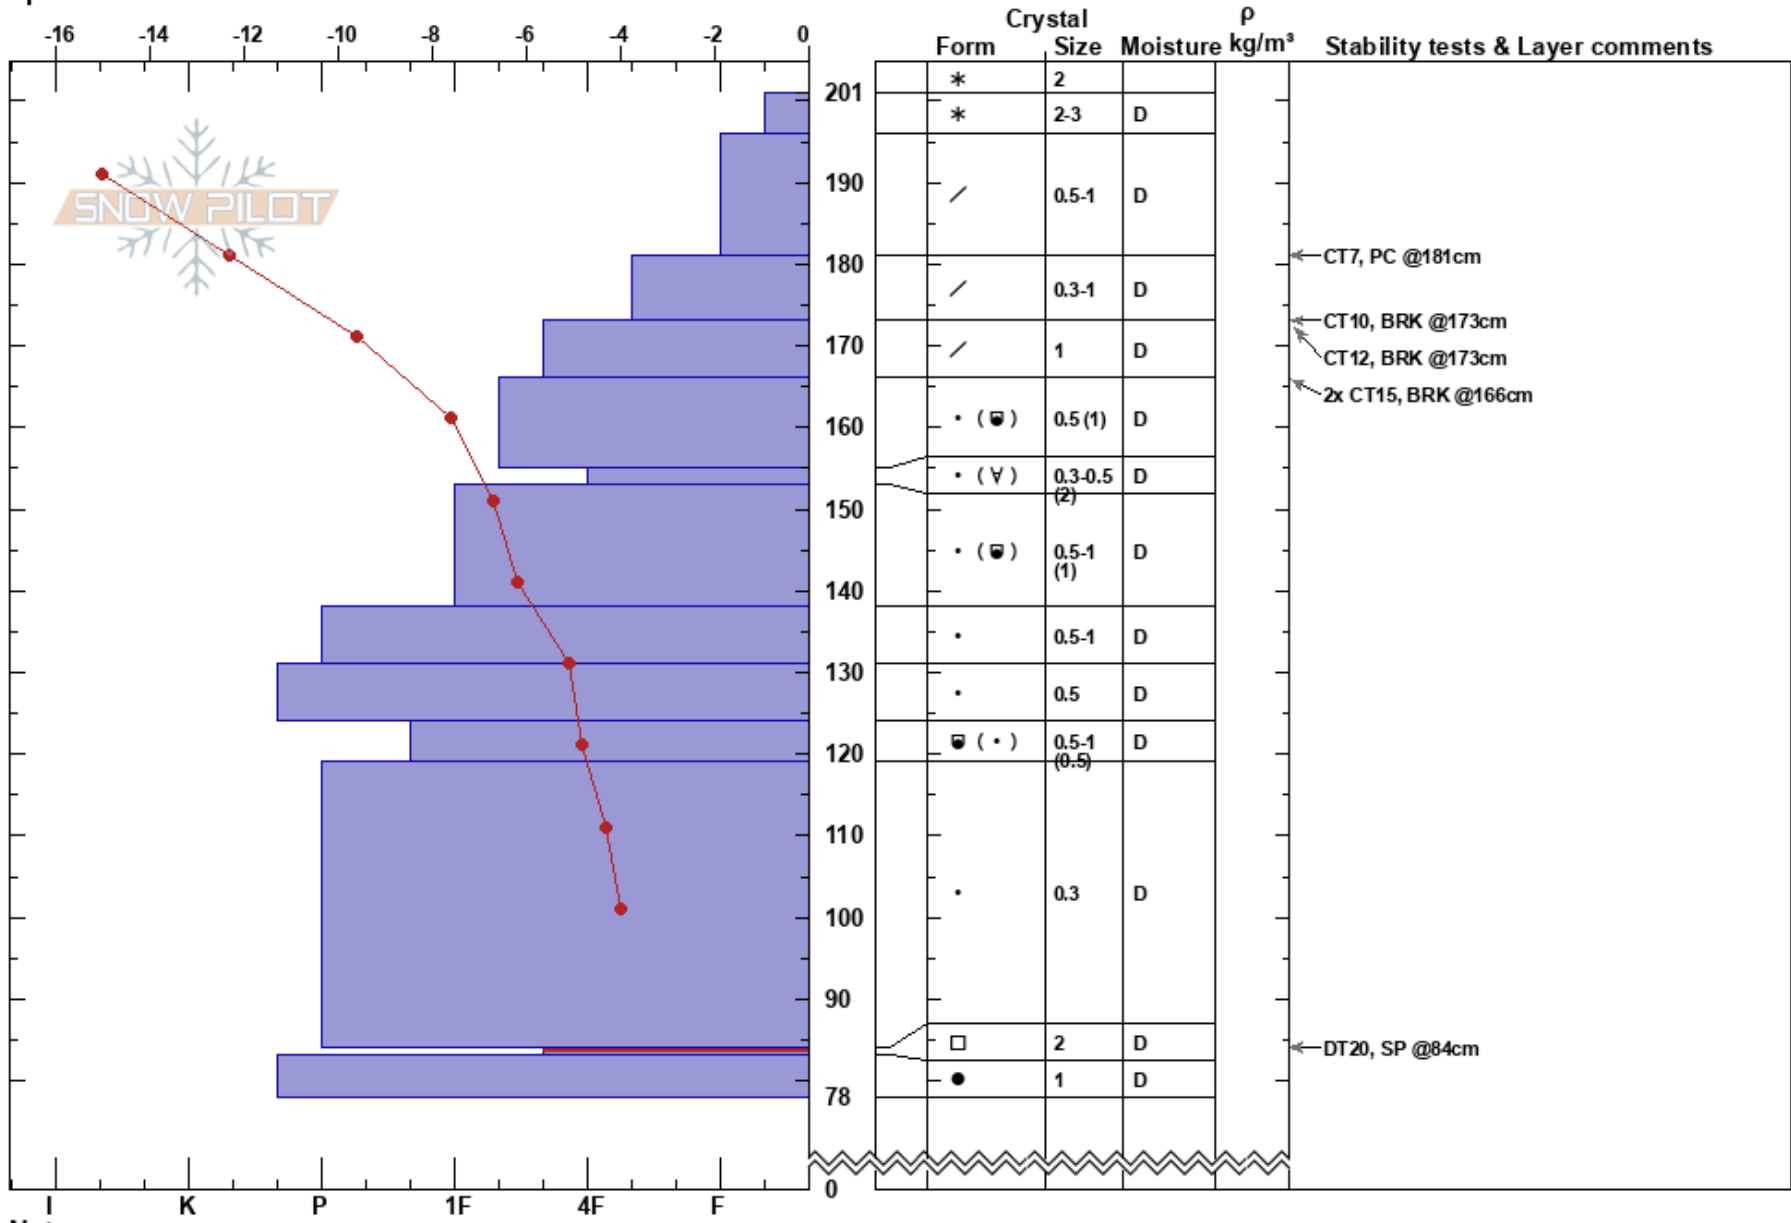

Little BC
 Bear River Range
 UT
 Elevation: 8942 ft
 Aspect: E
 Specifics:

Noah Sievers
 01/30/2023 - 1:05pm
 Co-ord: 41.42975N, -111.72158W
 Slope Angle:
 Wind Loading:

Stability: Fair
 Air Temperature: -19.8°C
 Sky Cover: CLR
 Precipitation: NO
 Wind: Calm
 HS:201
 PF: 60
 PS: 25
 84-83cm: Problematic layer