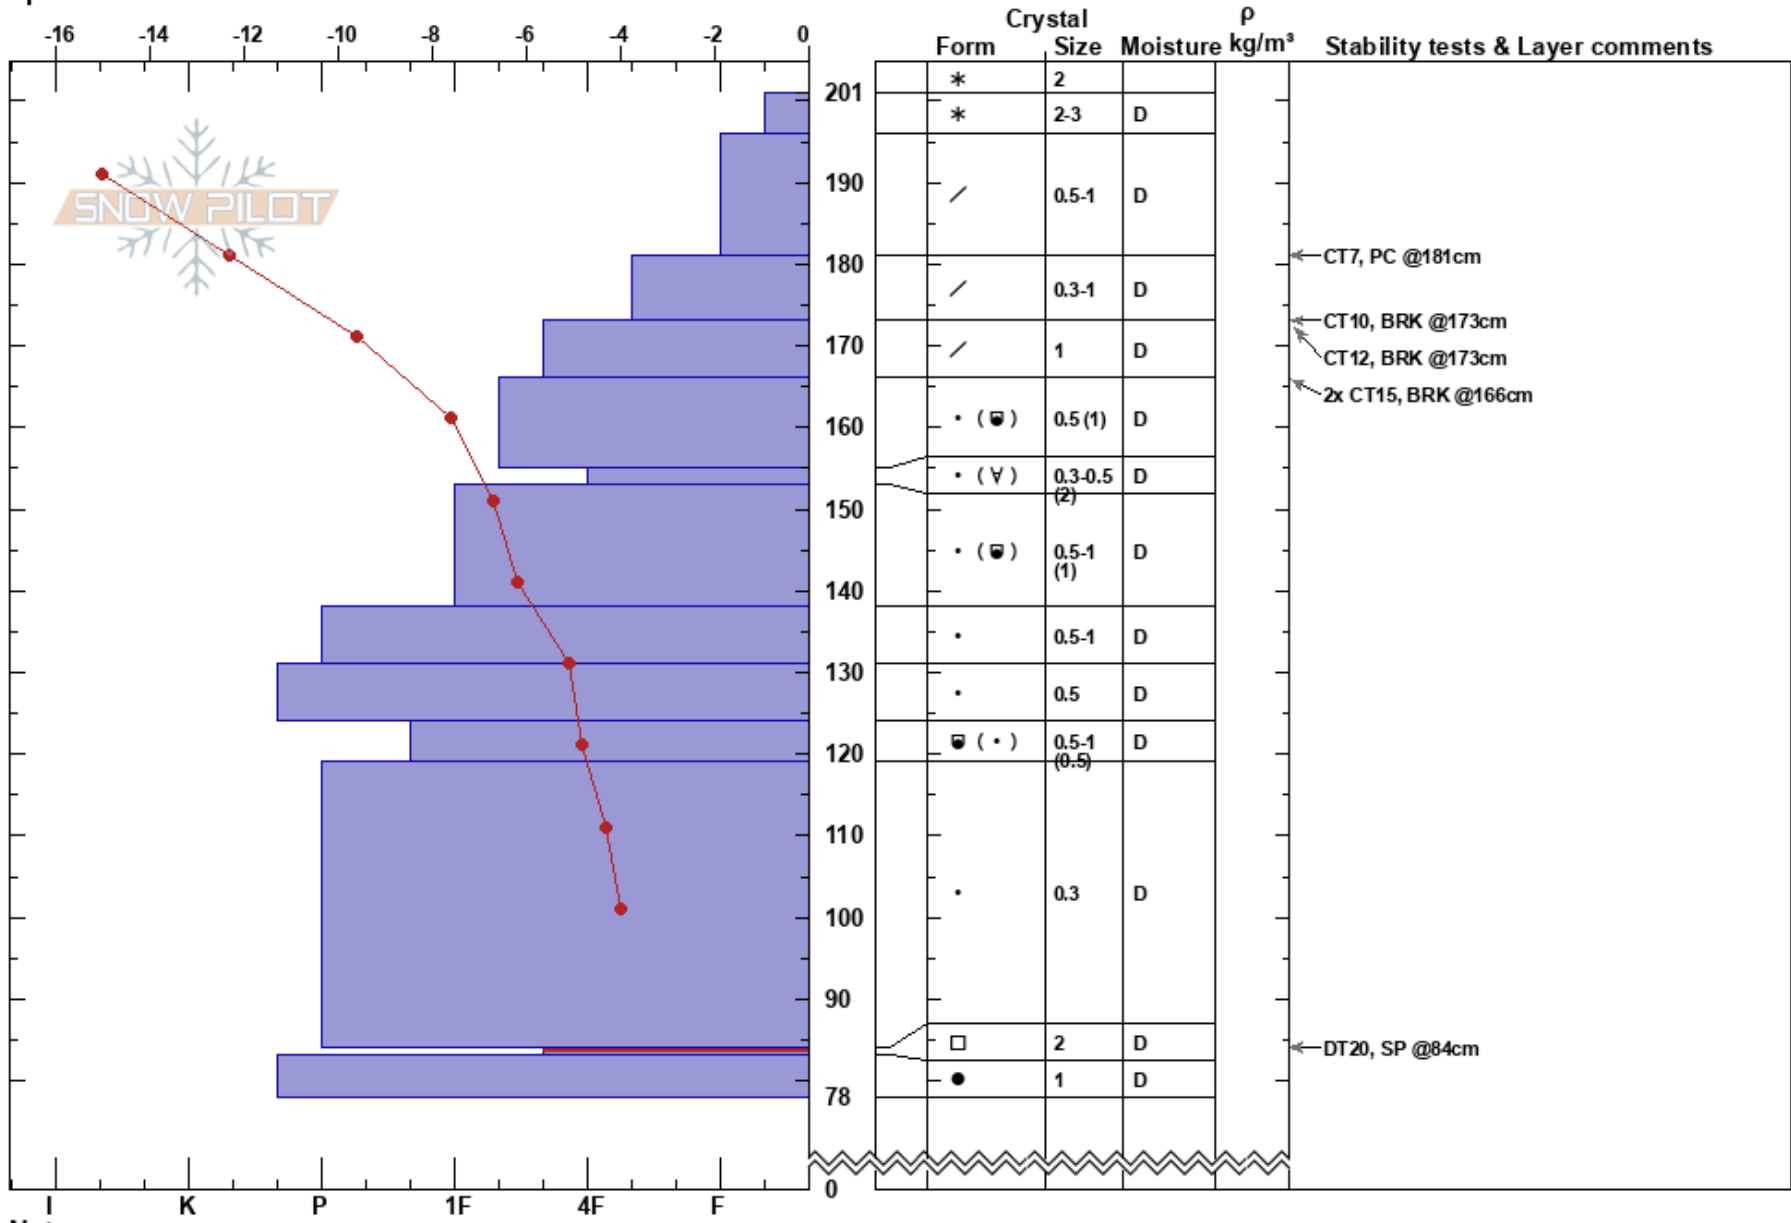

Little BC  
 Bear River Range  
 UT  
 Elevation: 8942 ft  
 Aspect: E  
 Specifics:

Noah Sievers  
 01/30/2023 - 1:05pm  
 Co-ord: 41.42975N, -111.72158W  
 Slope Angle:  
 Wind Loading:

Stability: Fair  
 Air Temperature: -19.8°C  
 Sky Cover: CLR  
 Precipitation: NO  
 Wind: Calm  
 HS:201  
 PF: 60  
 PS: 25  
 84-83cm: Problematic layer