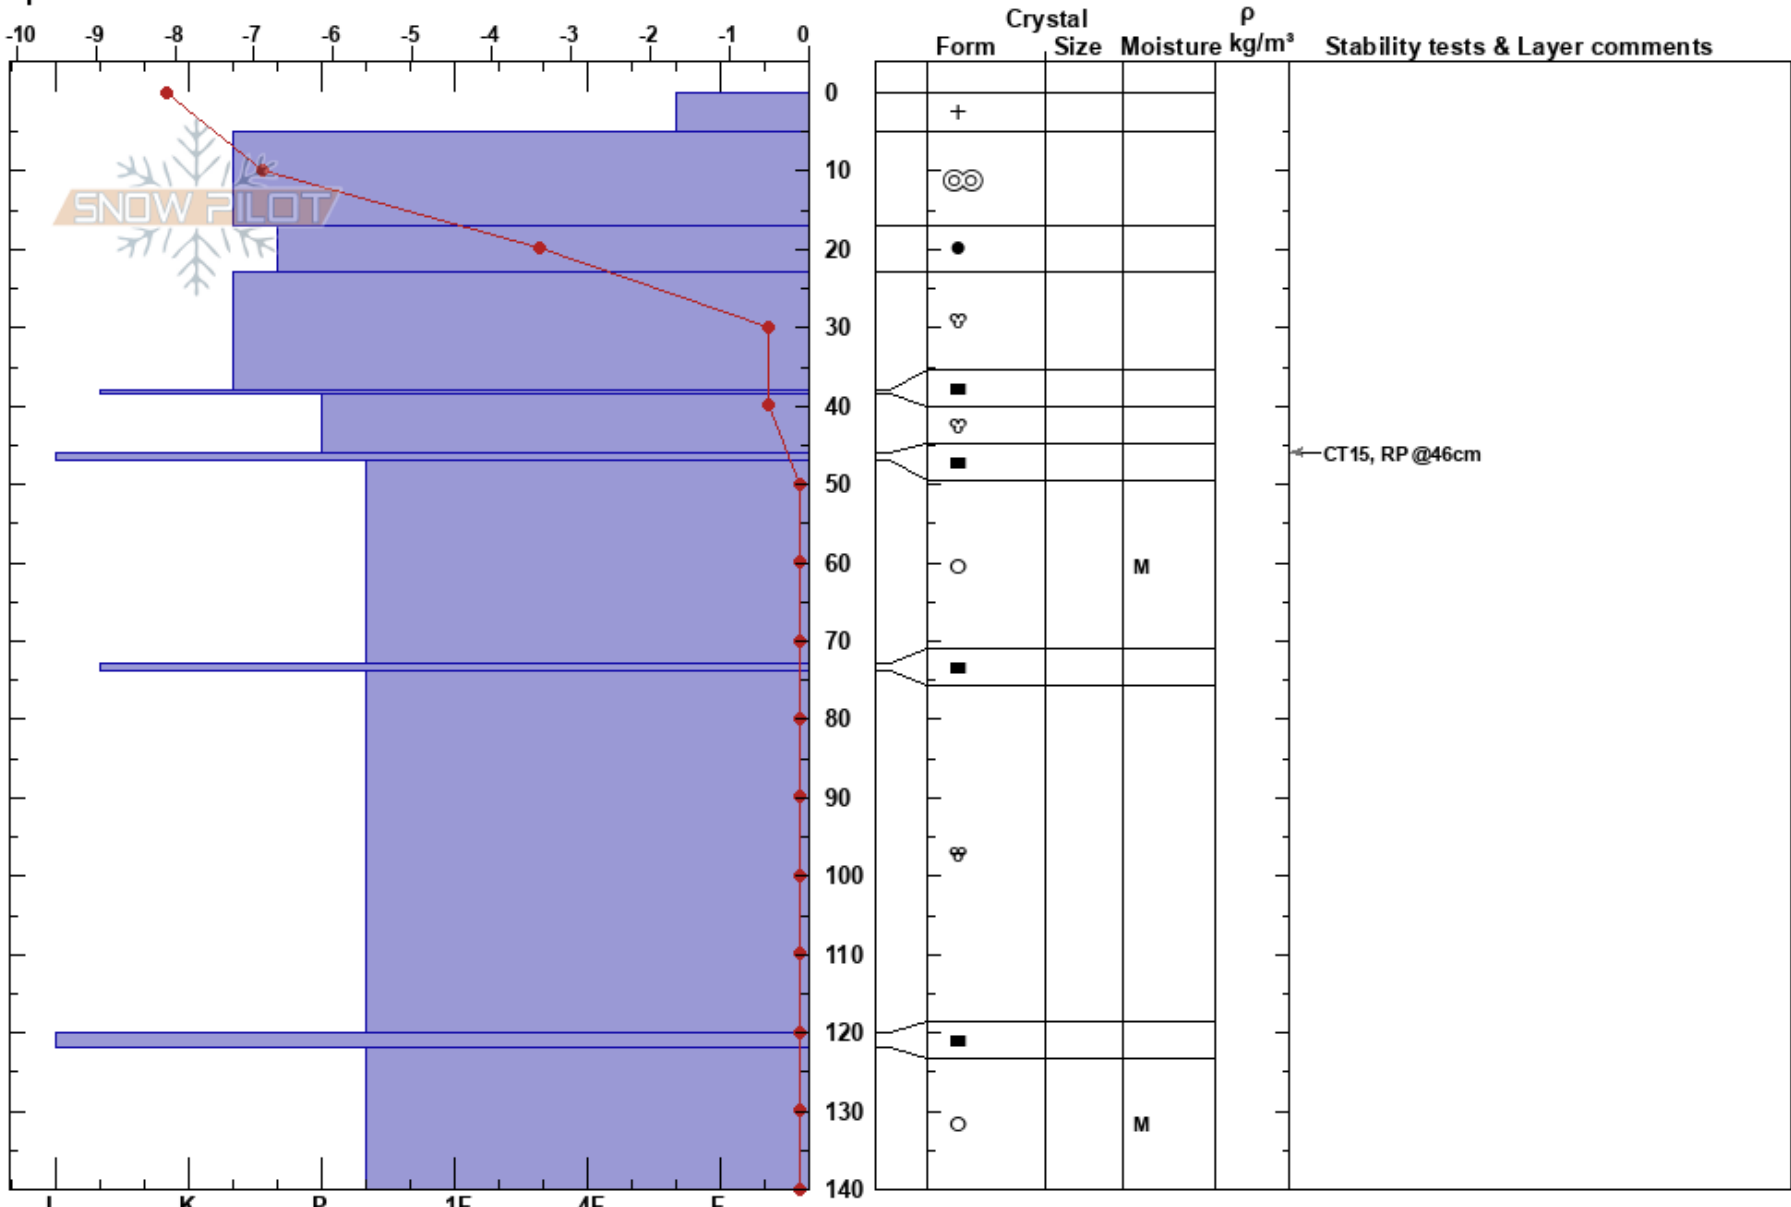

Undir Klettahnjúk
Tröllaskagi
Iceland
Elevation: 618 m
Aspect: NE
Specifics:

Gestur Hansson
30/01/2023 - 09:00
Co-ord: 66.11932N, -18.99746W
Slope Angle: 32°
Wind Loading:

Stability:
Air Temperature: -10.6°C PF: 20 5-17cm: Problematic layer
Sky Cover: OVC
Precipitation: S-1
Wind: NE Light Breeze

Notes: 20-30cm vindflekar víða með undirliggjandi rigningarskel.