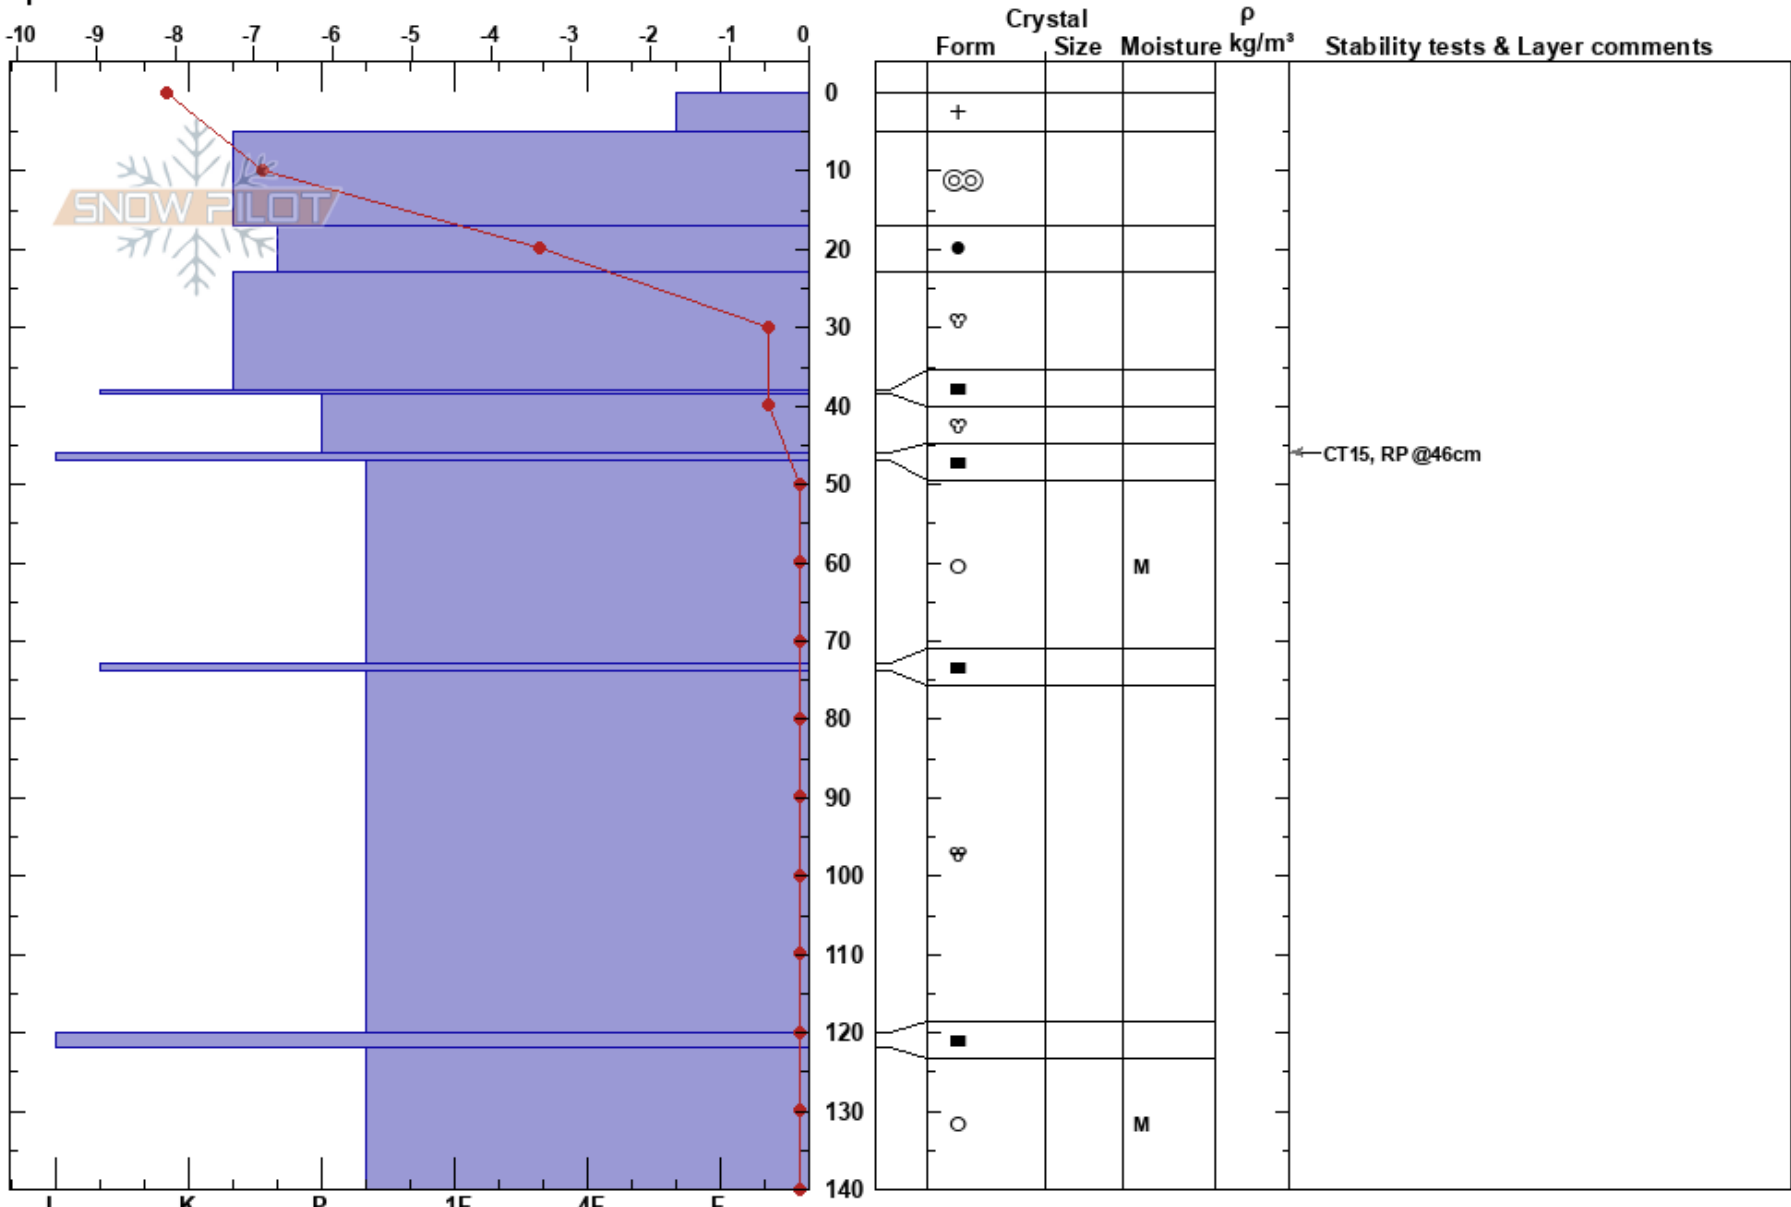

Undir Klettahnjúk
 Tröllaskagi
 Iceland
 Elevation: 618 m
 Aspect: NE
 Specifics:

Gestur Hansson
 30/01/2023 - 09:00
 Co-ord: 66.11932N, -18.99746W
 Slope Angle: 32°
 Wind Loading:

Stability:
 Air Temperature: -10.6°C PF: 20 5-17cm: Problematic layer
 Sky Cover: OVC
 Precipitation: S-1
 Wind: NE Light Breeze

Notes: 20-30cm vindflekar víða með undirliggjandi rigningarskel.