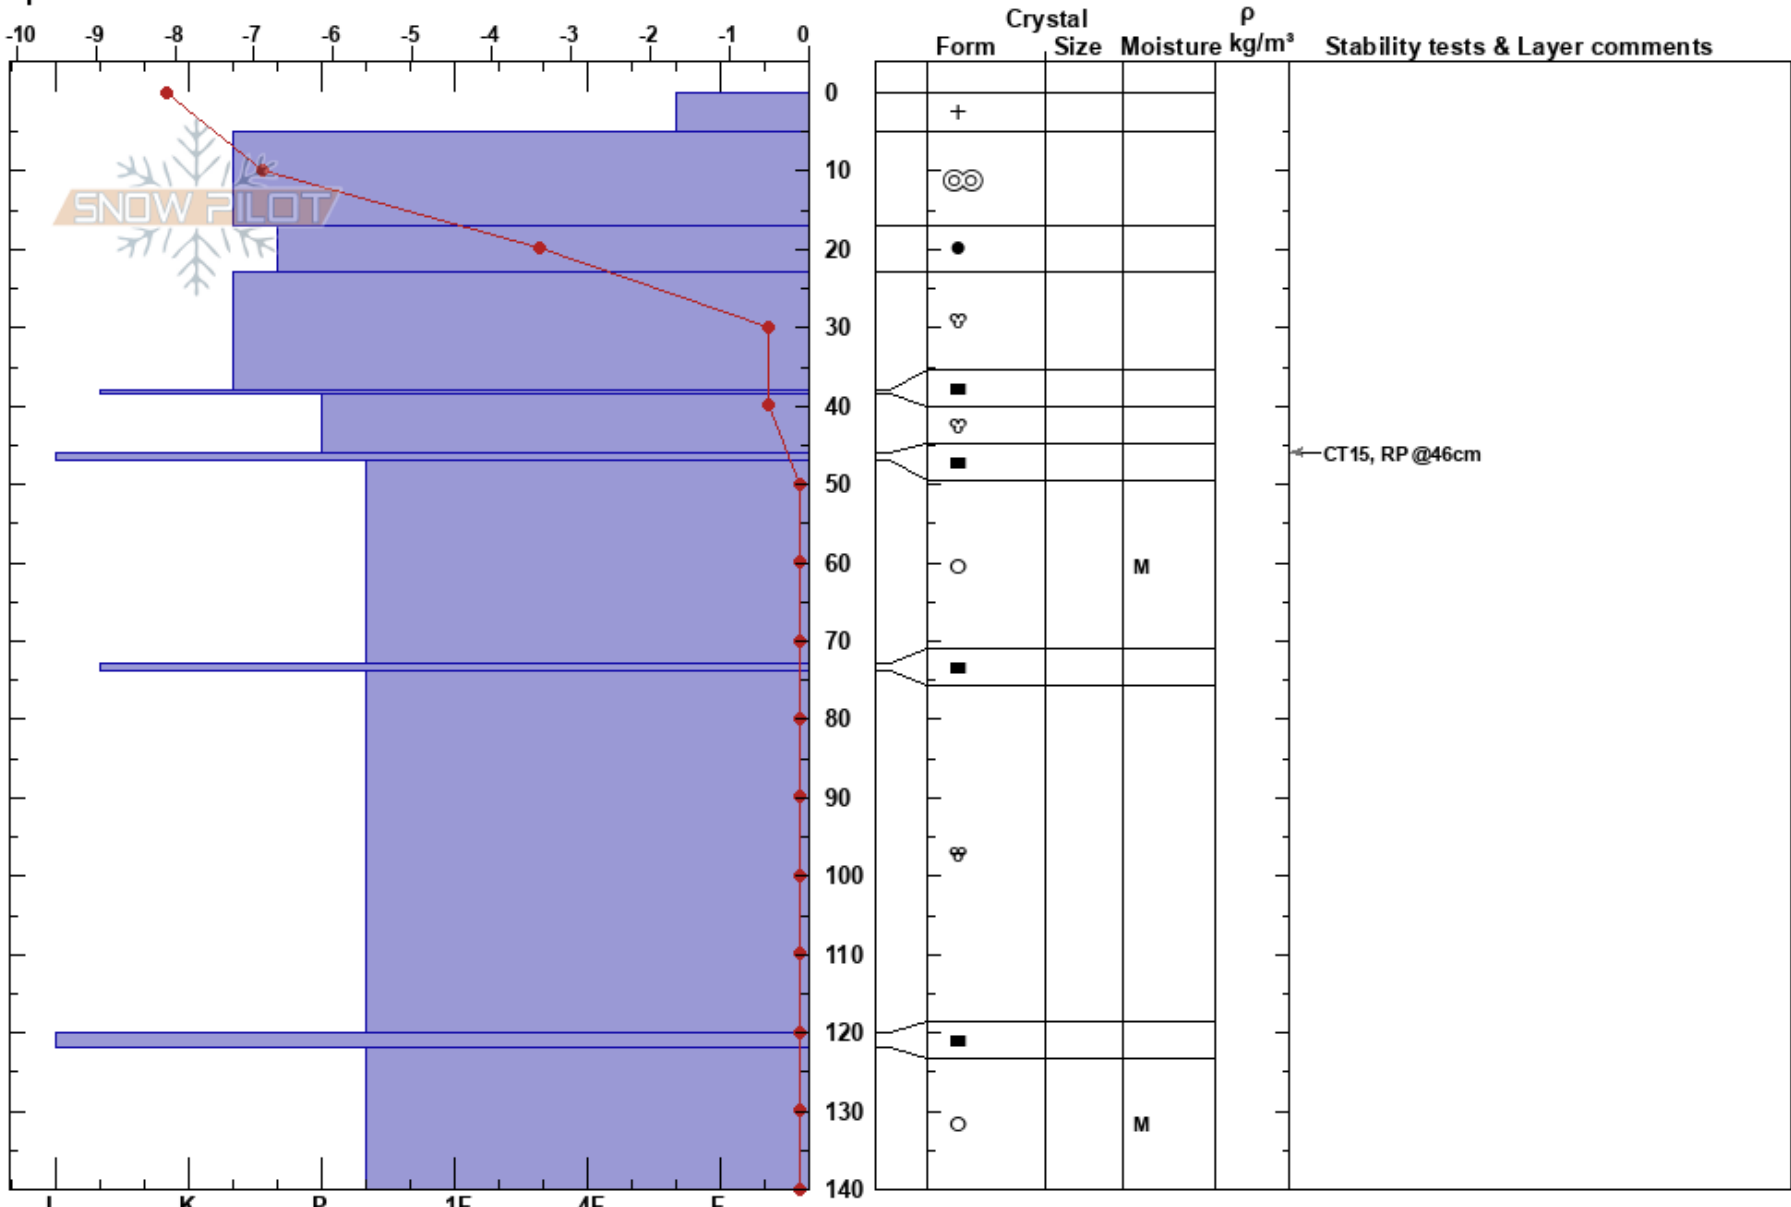

Undir Klettahnjúk  
 Tröllaskagi  
 Iceland  
 Elevation: 618 m  
 Aspect: NE  
 Specifics:

Gestur Hansson  
 30/01/2023 - 09:00  
 Co-ord: 66.11932N, -18.99746W  
 Slope Angle: 32°  
 Wind Loading:

Stability:  
 Air Temperature: -10.6°C PF: 20 5-17cm: Problematic layer  
 Sky Cover: OVC  
 Precipitation: S-1  
 Wind: NE Light Breeze

Notes: 20-30cm vindflekar víða með undirliggjandi rigningskel.