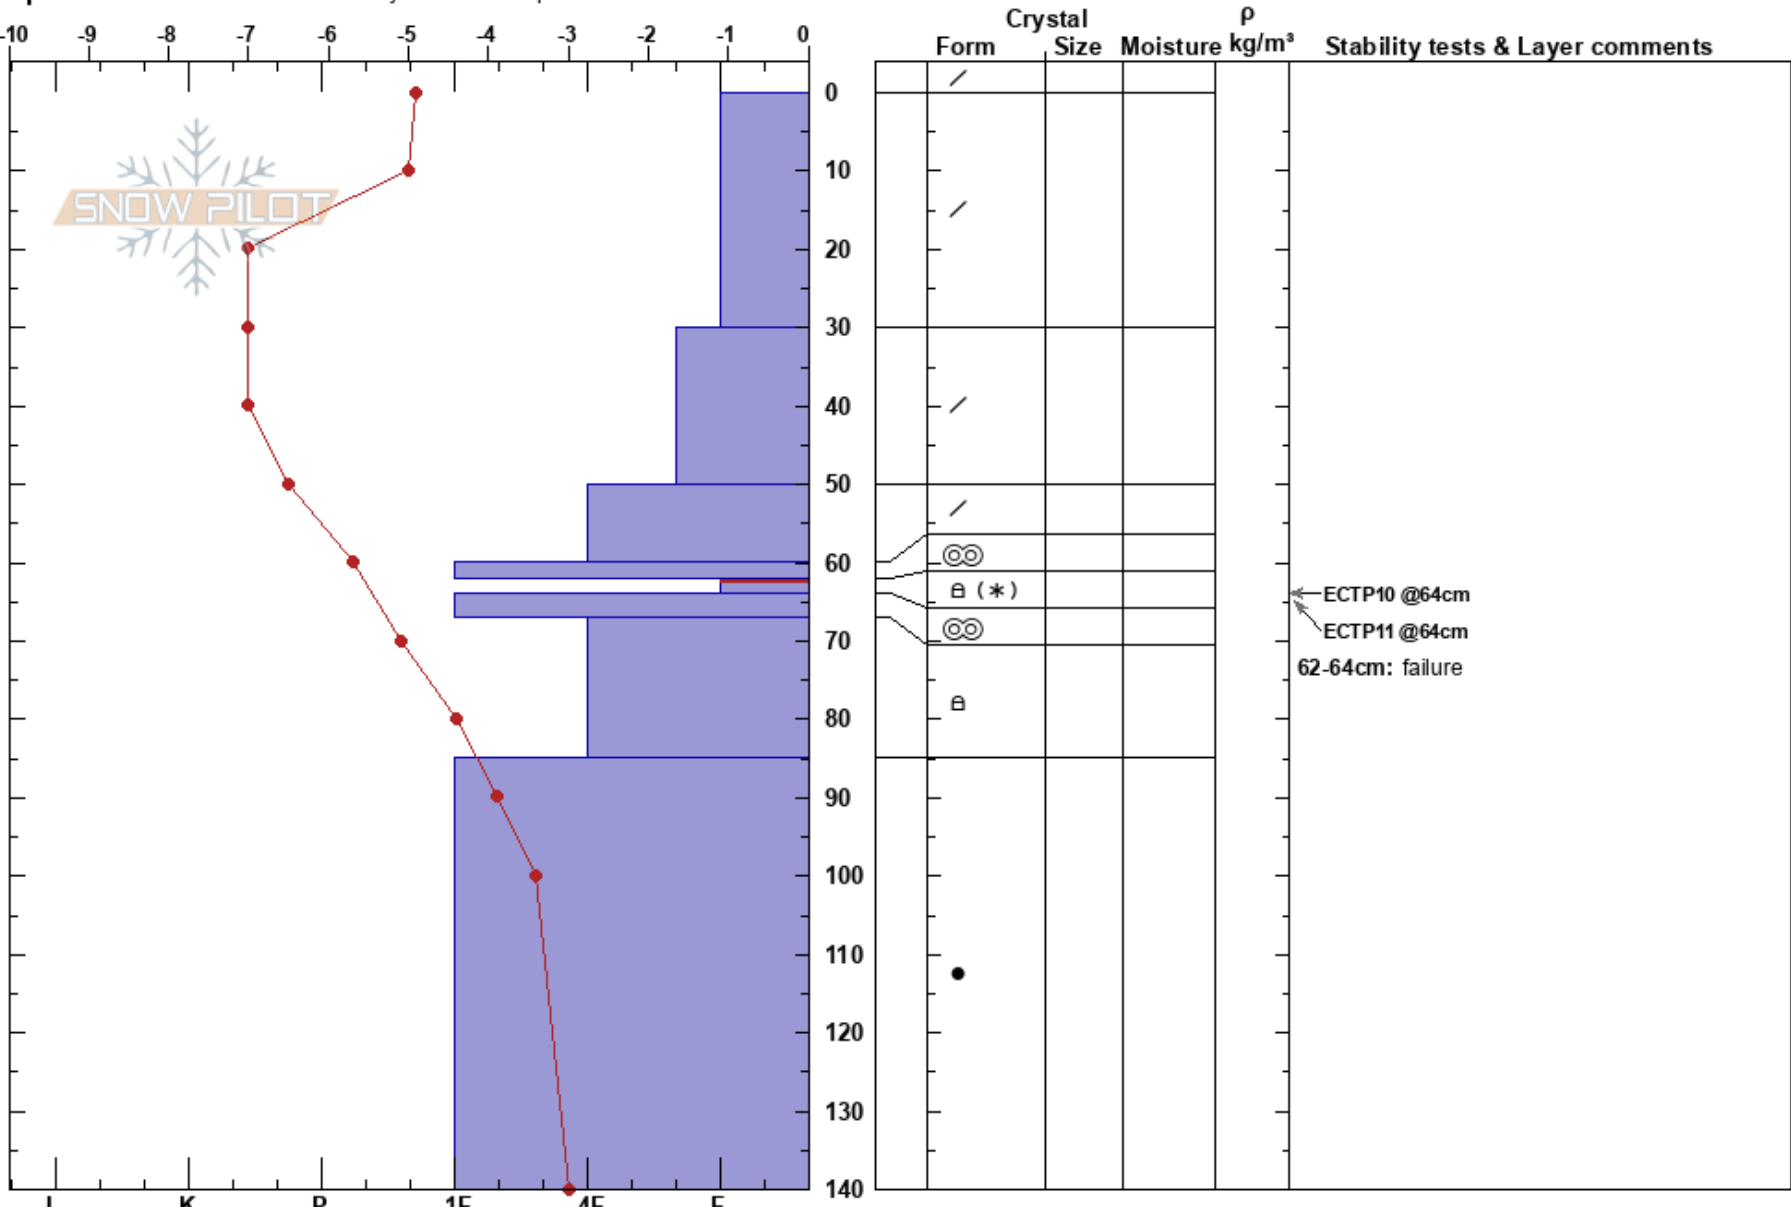

Petticoat Crown W 9449  
 Central Wasatch  
 UT  
 Elevation: 9449 ft  
 Aspect: W  
 Specifics: Recent avalanche activity on similar slopes

Dave Kelly  
 01/29/2023 - 11:00am  
 Co-ord: 40.59058N, -111.61693W  
 Slope Angle: 39°  
 Wind Loading:

Stability: Poor  
 Air Temperature: -9°C  
 Sky Cover: OVC  
 Precipitation: S-1  
 Wind: W Calm

Layer Notes:  
 62-64cm: failure  
 62-64cm: Problematic layer

**Notes:** Avalanche was 300' wide and ran 250' vertical feet. Average depth was 1' and deepest was 2'. Skier triggered on the skier's left side. Not reported to the ASP. Failure was crust facet sandwich 64-70cm from the surface. Faceted stellars and mixed rounding facets were the weak layer. Scored a 4.