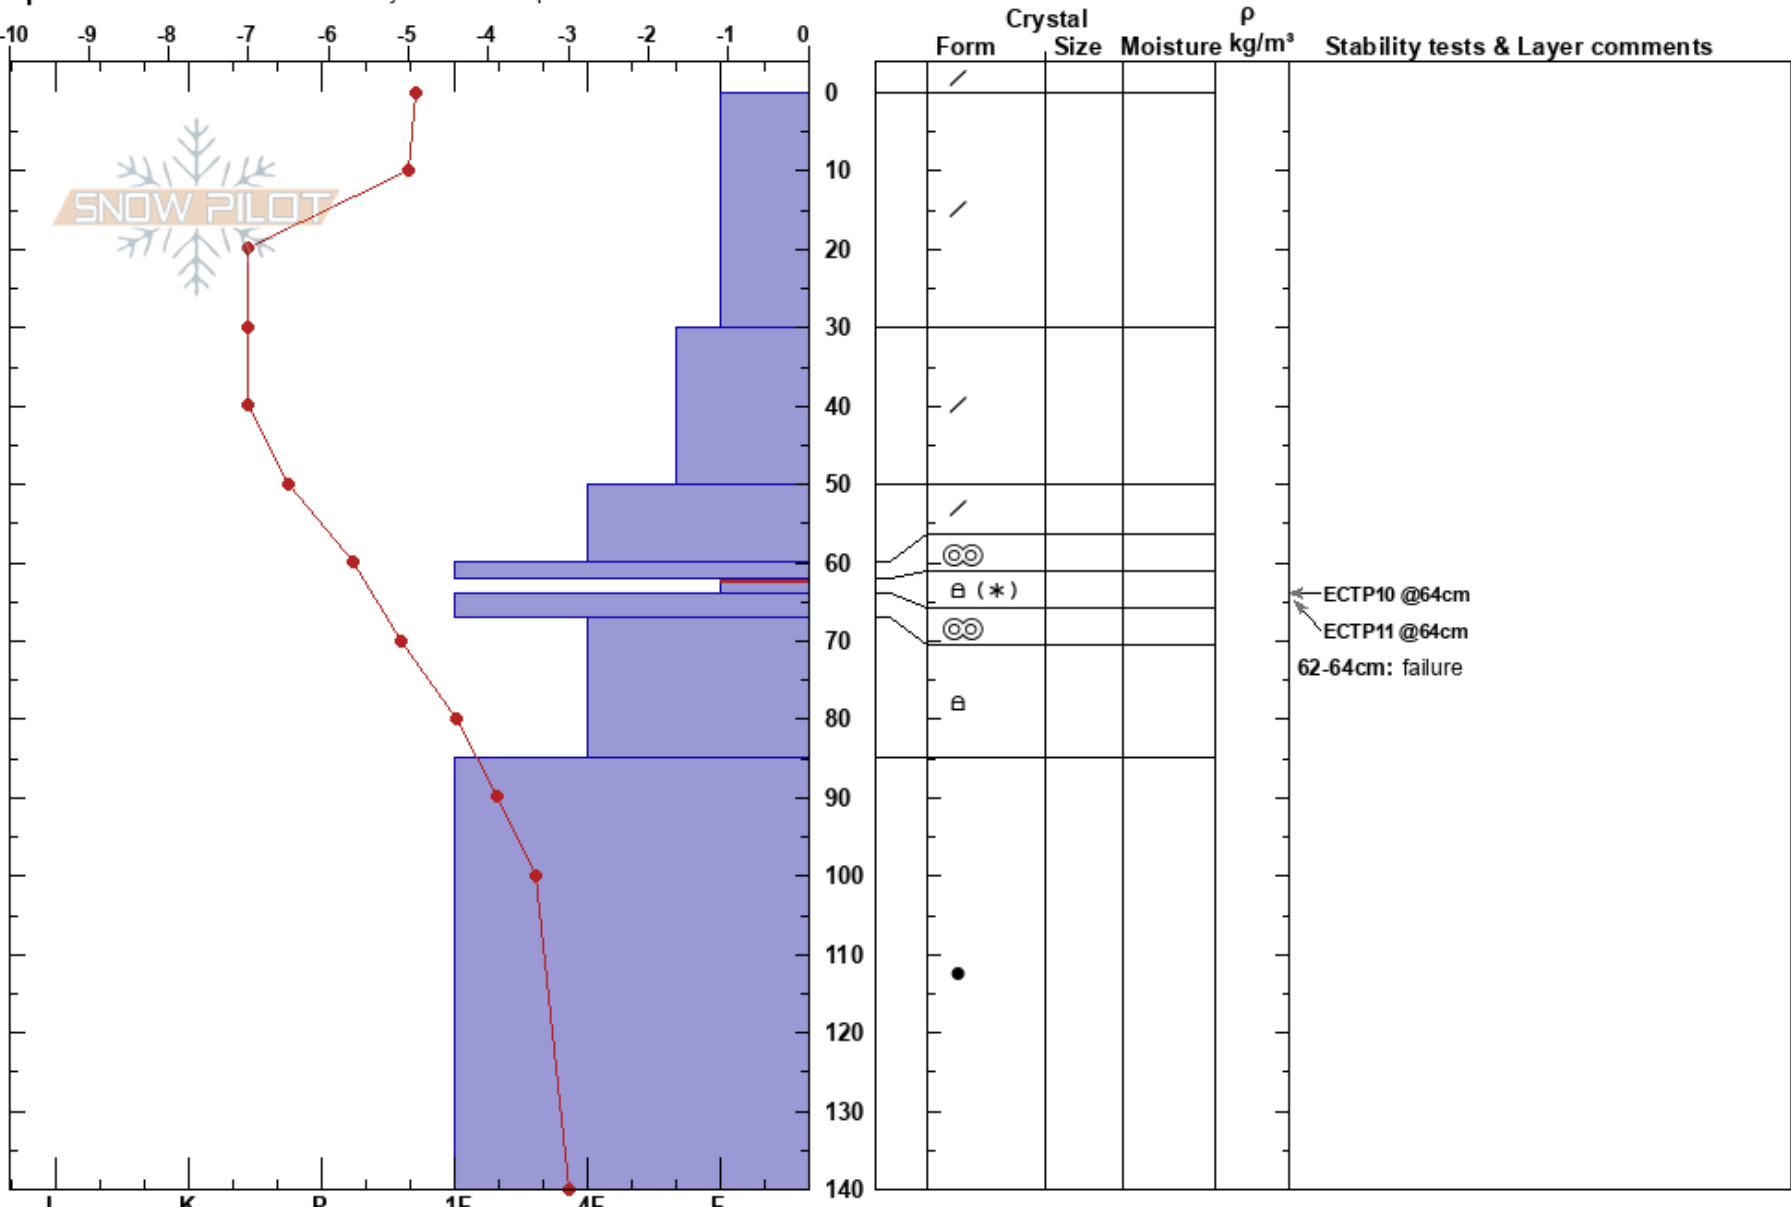

Petticoat Crown W 9449
 Central Wasatch
 UT
 Elevation: 9449 ft
 Aspect: W

Dave Kelly
 01/29/2023 - 11:00am
 Co-ord: 40.59058N, -111.61693W
 Slope Angle: 39°
 Wind Loading:

Stability: Poor
 Air Temperature: -9°C
 Sky Cover: OVC
 Precipitation: S-1
 Wind: W Calm

Layer Notes:
 62-64cm: failure
 62-64cm: Problematic layer

Specifics: Recent avalanche activity on similar slopes

Notes: Avalanche was 300' wide and ran 250' vertical feet. Average depth was 1' and deepest was 2'. Skier triggered on the skier's left side. Not reported to the ASP. Failure was crust facet sandwich 64-70cm from the surface. Faceted stellars and mixed rounding facets were the weak layer. Scored a 4.