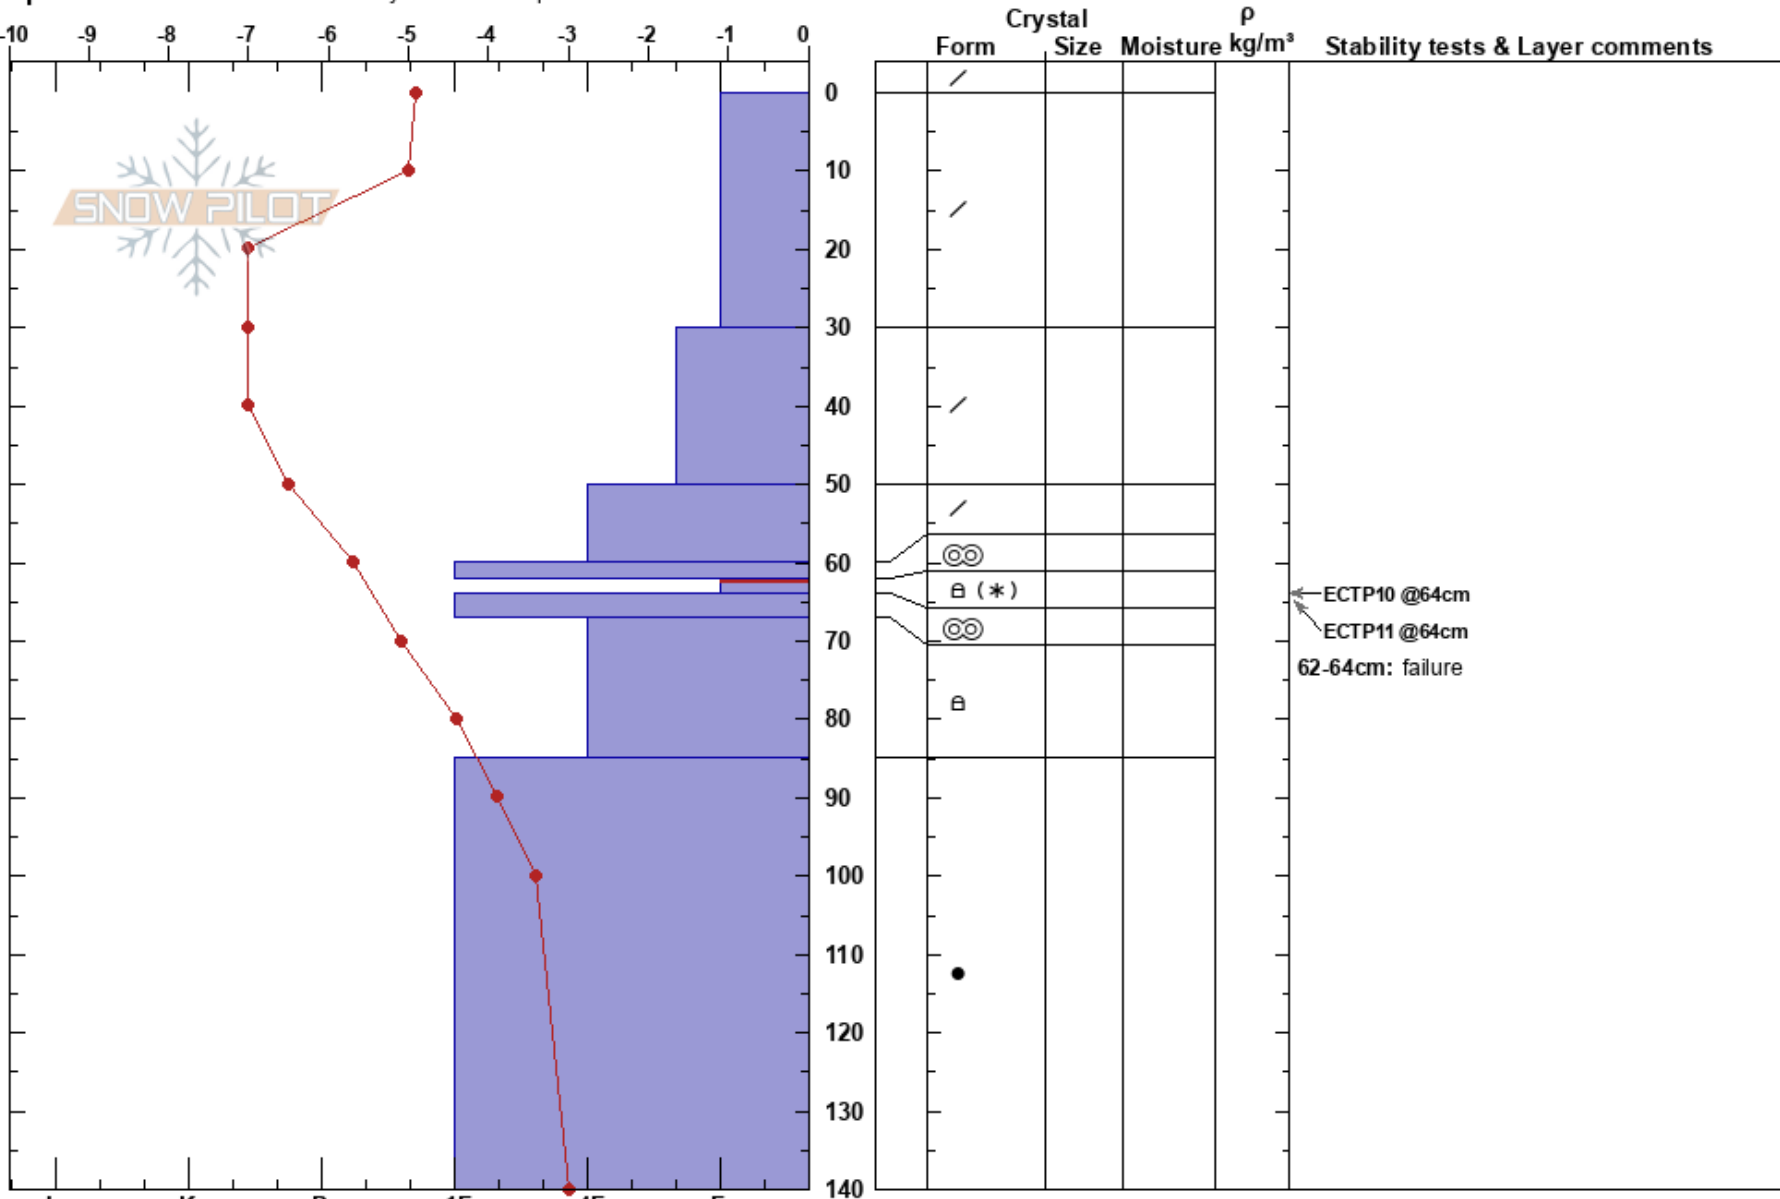

Petticoat Crown W 9449
 Central Wasatch
 UT
 Elevation: 9449 ft
 Aspect: W
 Specifics: Recent avalanche activity on similar slopes

Dave Kelly
 01/29/2023 - 11:00am
 Co-ord: 40.59058N, -111.61693W
 Slope Angle: 39°
 Wind Loading:

Stability: Poor
 Air Temperature: -9°C
 Sky Cover: OVC
 Precipitation: S-1
 Wind: W Calm

Layer Notes:
 62-64cm: failure
 62-64cm: Problematic layer

Notes: Avalanche was 300' wide and ran 250' vertical feet. Average depth was 1' and deepest was 2'. Skier triggered on the skier's left side. Not reported to the ASP. Failure was crust facet sandwich 64-70cm from the surface. Faceted stellars and mixed rounding facets were the weak layer. Scored a 4.