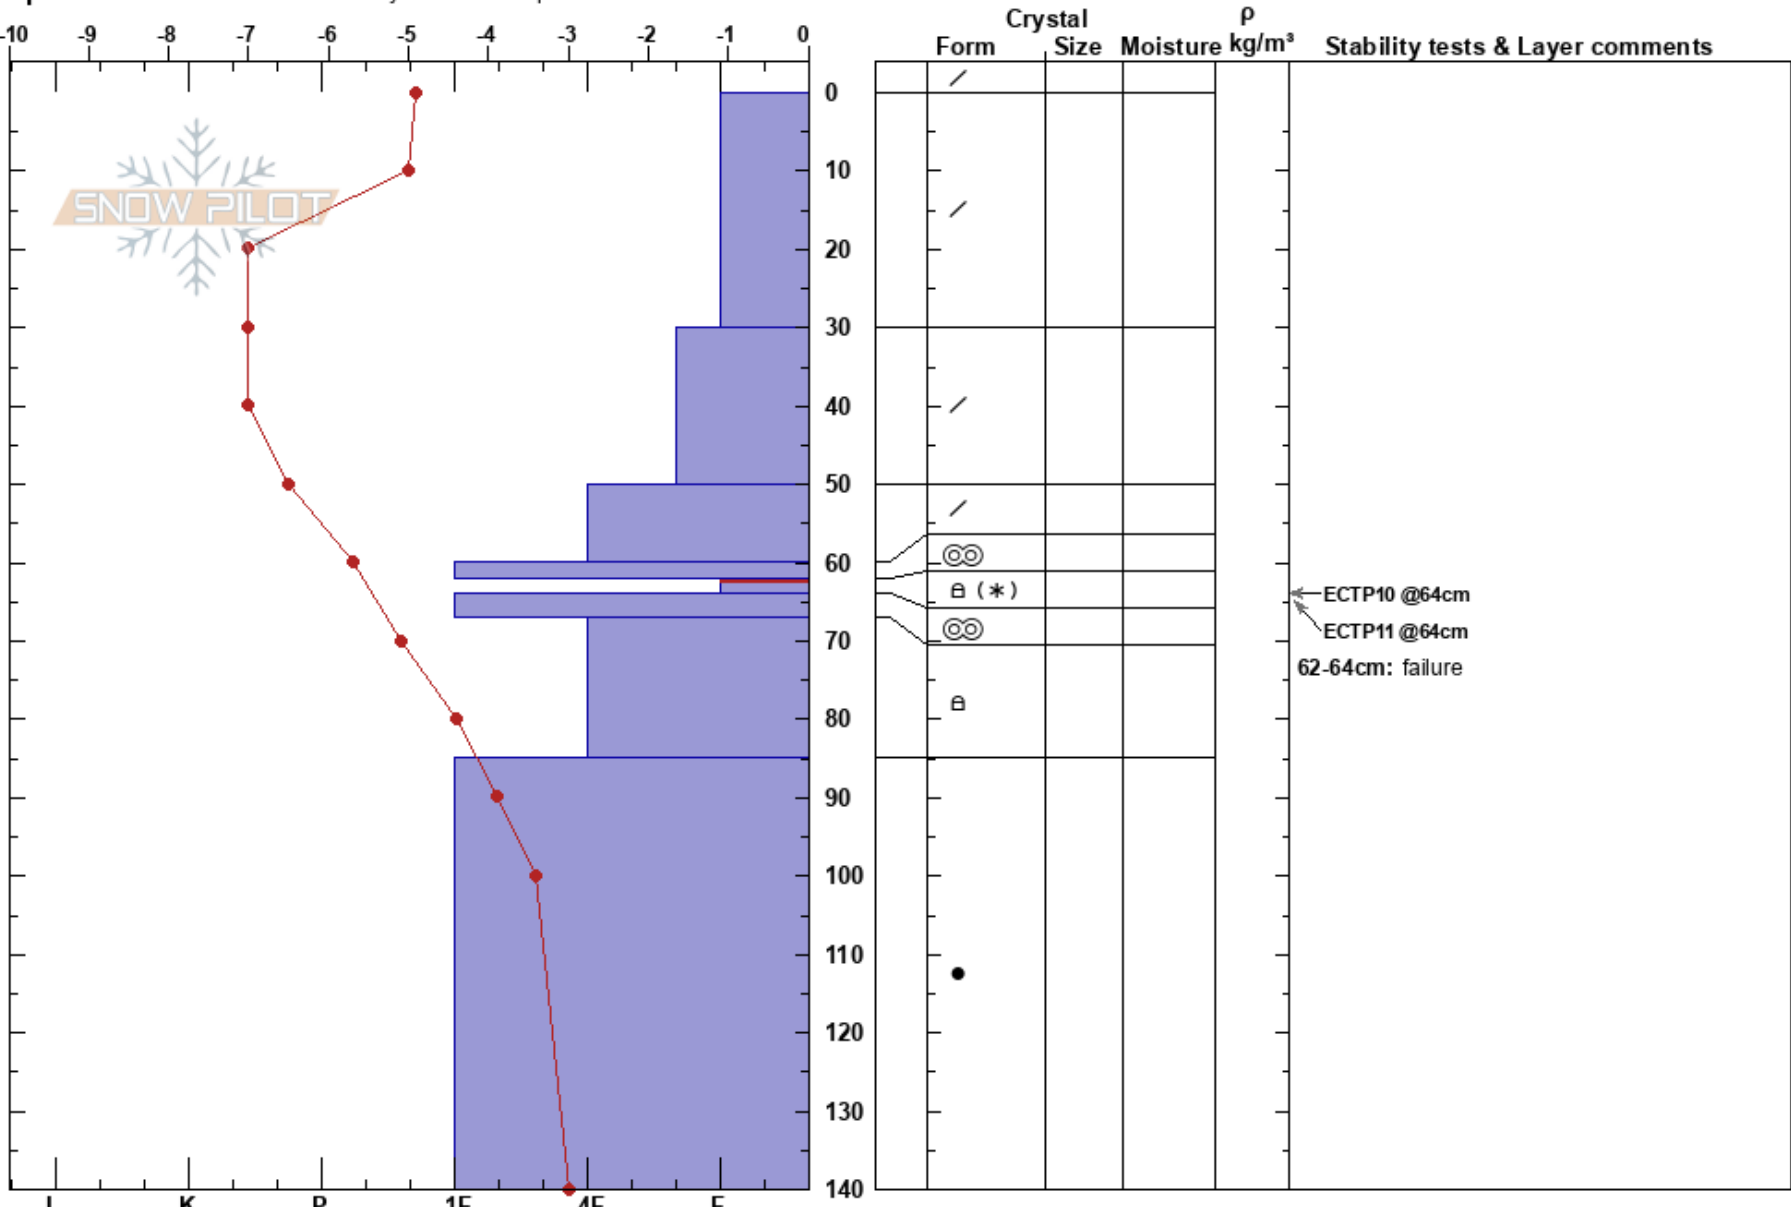

Petticoat Crown W 9449
 Central Wasatch
 UT
 Elevation: 9449 ft
 Aspect: W
 Specifics: Recent avalanche activity on similar slopes

Dave Kelly
 01/29/2023 - 11:00am
 Co-ord: 40.59058N, -111.61693W
 Slope Angle: 39°
 Wind Loading:

Stability: Poor
 Air Temperature: -9°C
 Sky Cover: OVC
 Precipitation: S-1
 Wind: W Calm

Layer Notes:
 62-64cm: failure
 62-64cm: Problematic layer

Notes: Avalanche was 300' wide and ran 250' vertical feet. Average depth was 1' and deepest was 2'. Skier triggered on the skier's left side. Not reported to the ASP. Failure was crust facet sandwich 64-70cm from the surface. Faceted stellars and mixed rounding facets were the weak layer. Scored a 4.