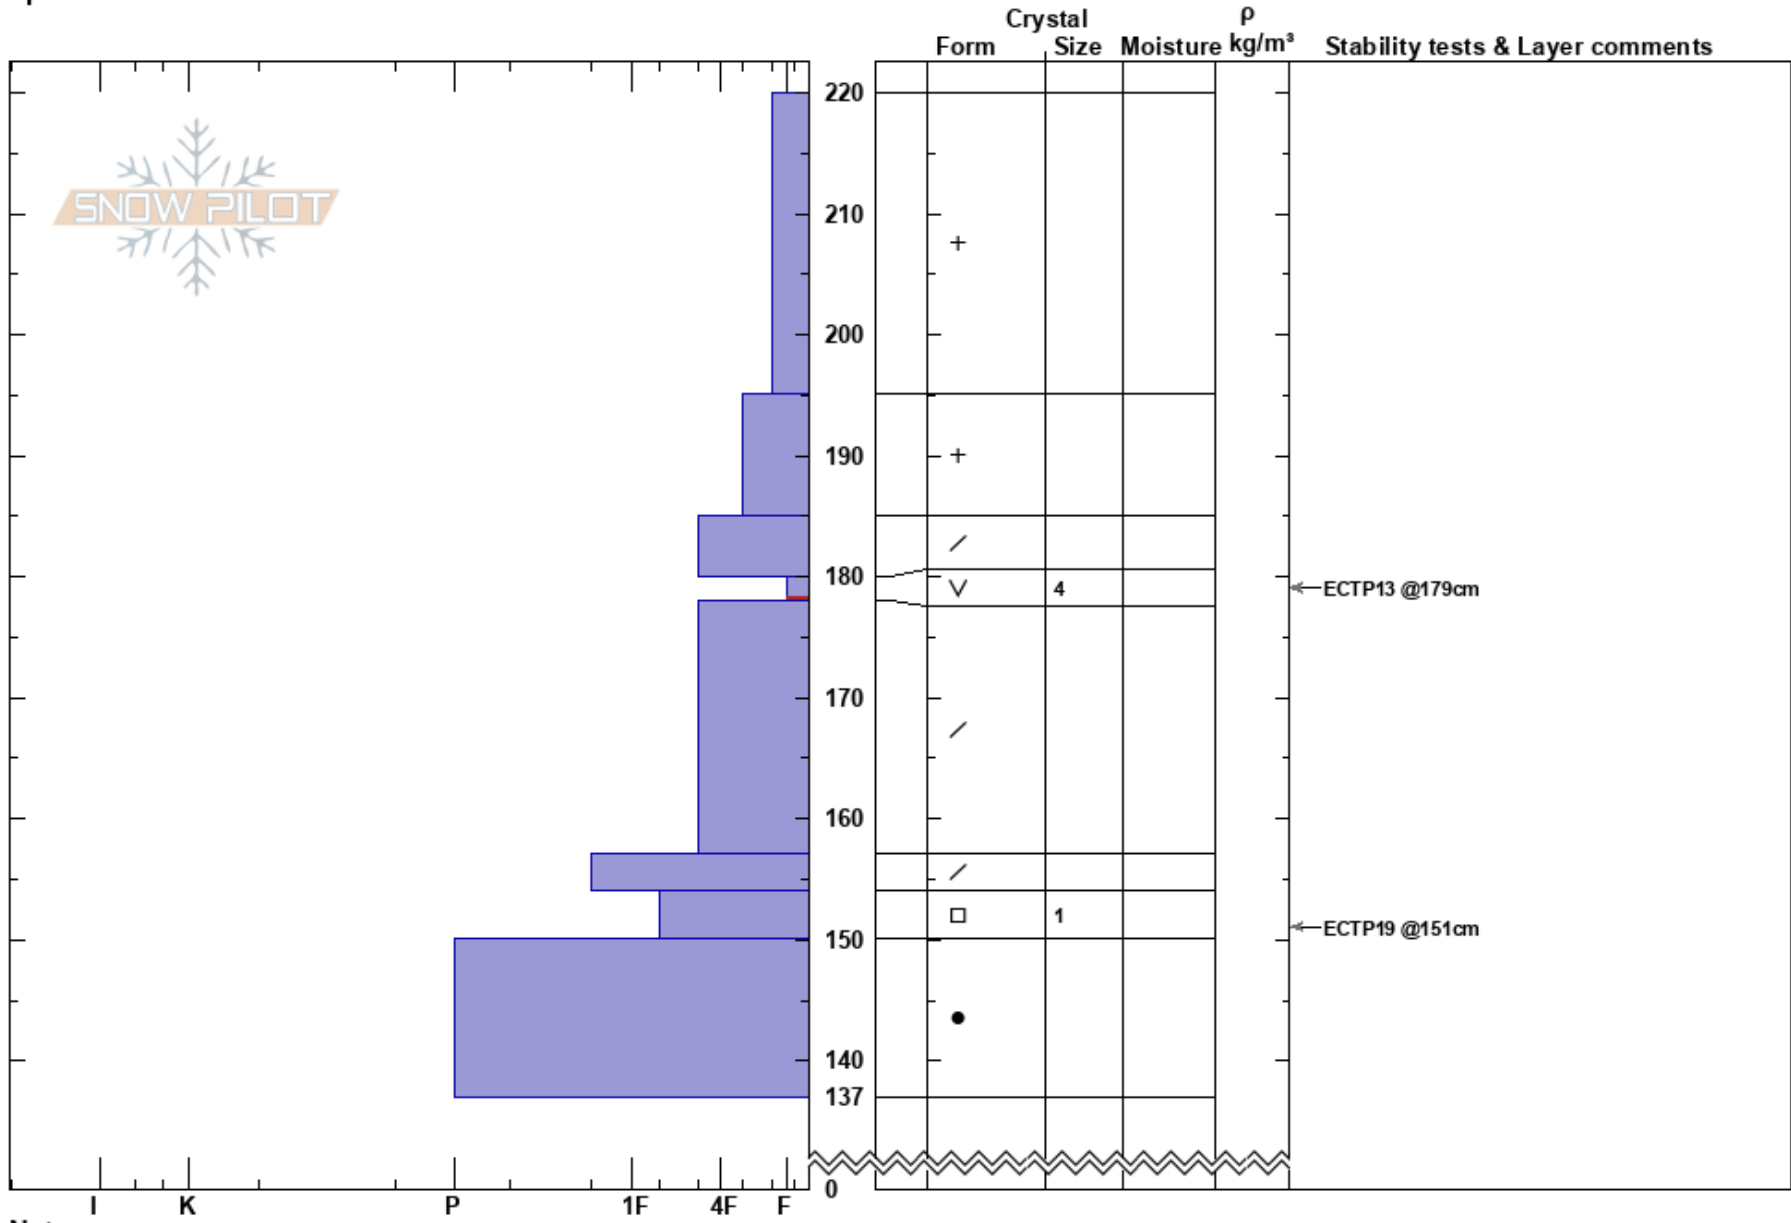

Wolverine Pass
 Cooke City
 MT
 Elevation: 9119 ft
 Aspect: 324°
 Specifics:

Alex Haddad
 01/29/2023 - 2:28pm
 Co-ord: 45.05947N, -110.01402W
 Slope Angle: 12°
 Wind Loading: no

Stability: Poor
 Air Temperature:
 Precipitation: NO
 Wind: Calm
 HS:220
 PF: 45 180-178cm: Problematic layer