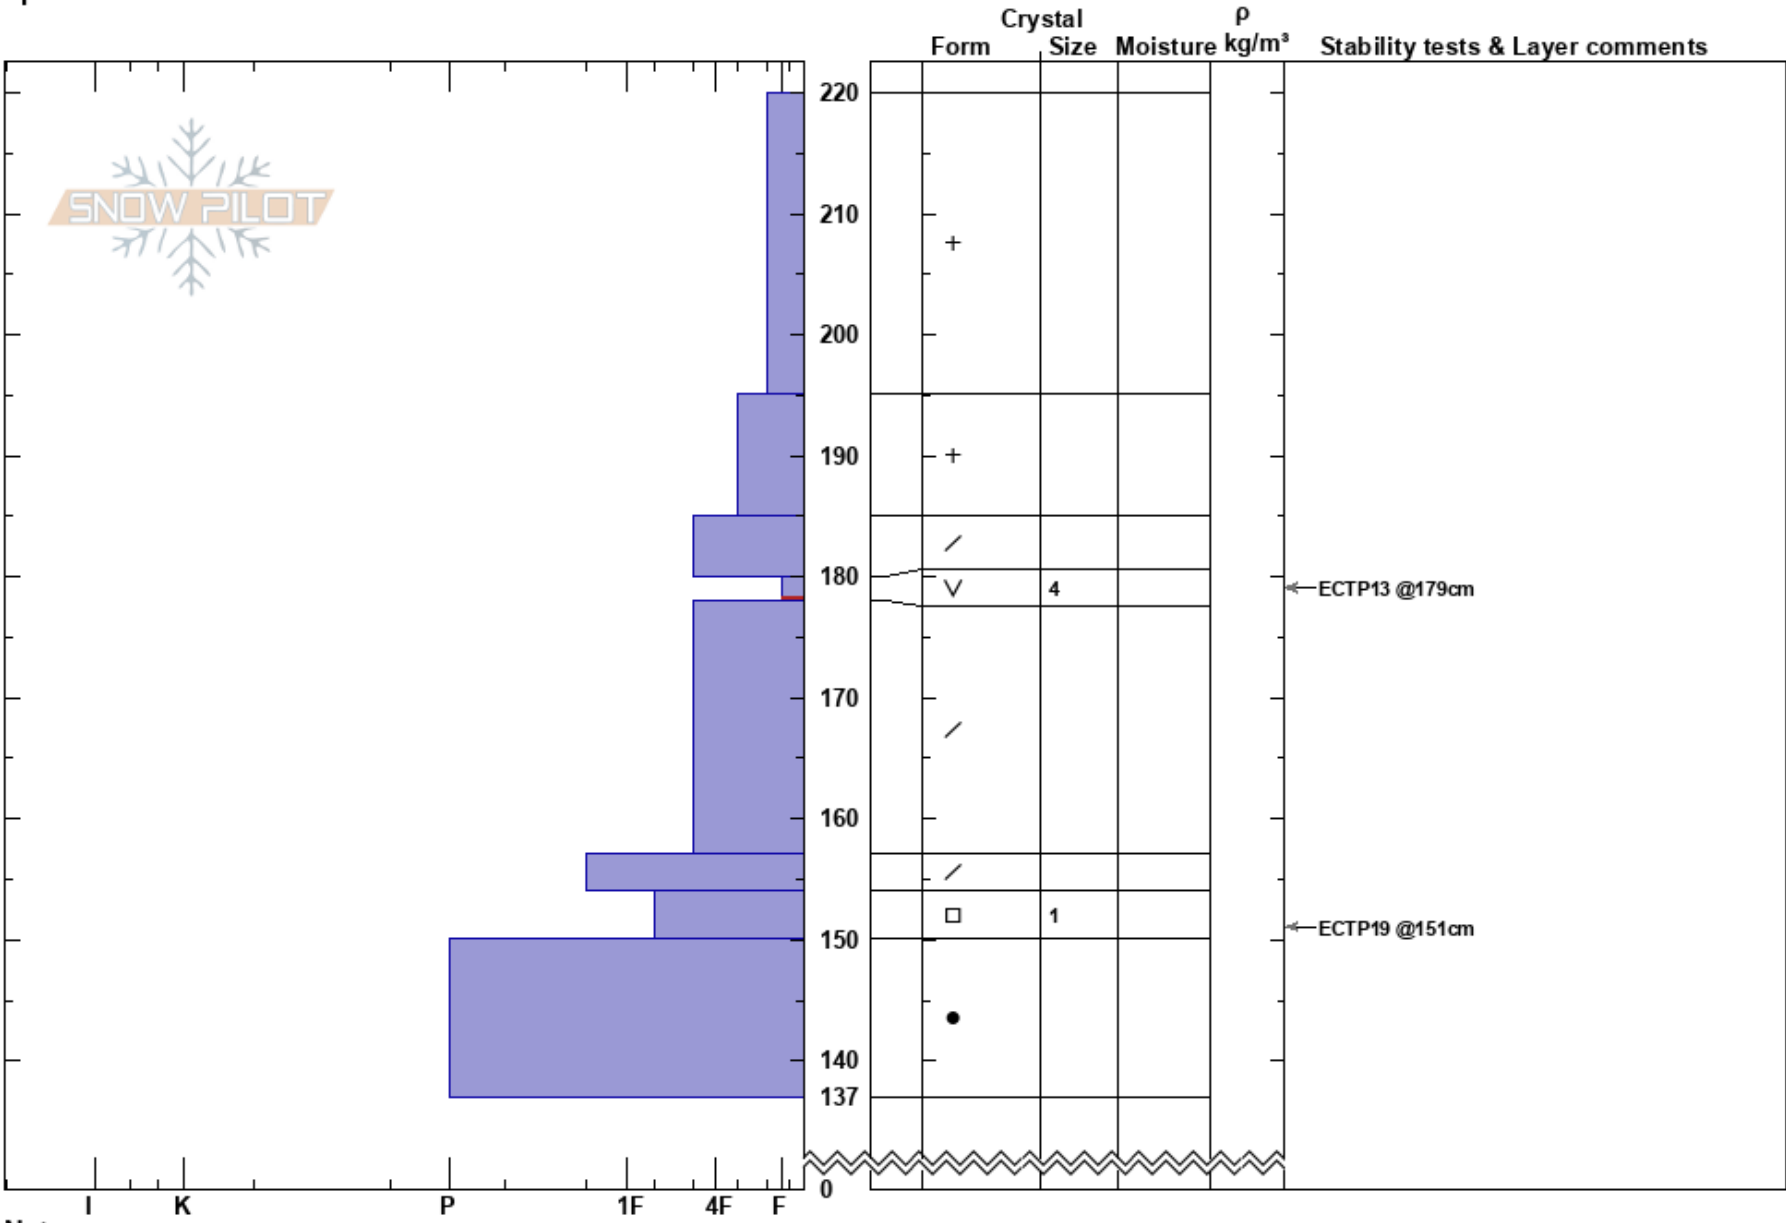

Wolverine Pass  
 Cooke City  
 MT  
 Elevation: 9119 ft  
 Aspect: 324°  
 Specifics:

Alex Haddad  
 01/29/2023 - 2:28pm  
 Co-ord: 45.05947N, -110.01402W  
 Slope Angle: 12°  
 Wind Loading: no

Stability: Poor  
 Air Temperature:  
 Precipitation: NO  
 Wind: Calm  
 HS:220  
 PF: 45 180-178cm: Problematic layer