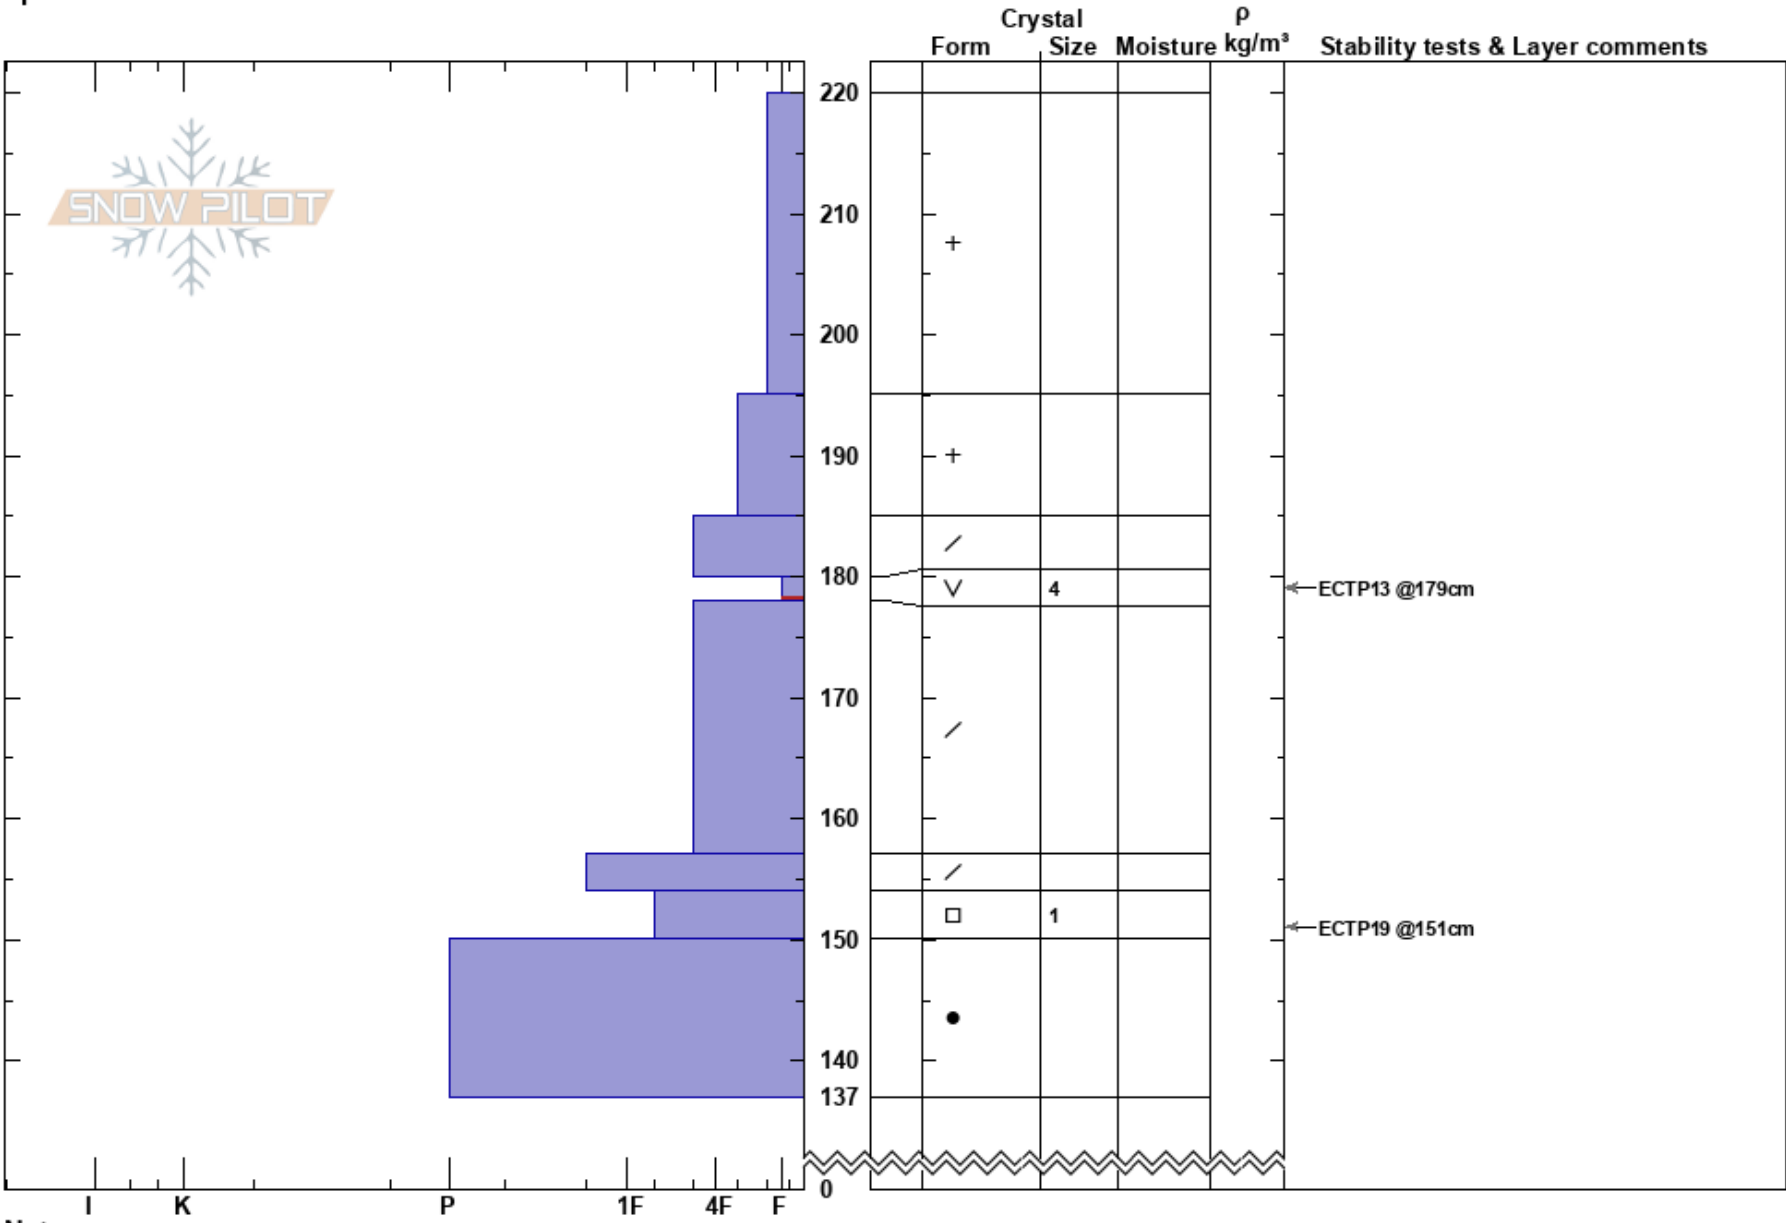

Wolverine Pass
 Cooke City
 MT
 Elevation: 9119 ft
 Aspect: 324°
 Specifics:

Alex Haddad
 01/29/2023 - 2:28pm
 Co-ord: 45.05947N, -110.01402W
 Slope Angle: 12°
 Wind Loading: no

Stability: Poor
 Air Temperature:
 Precipitation: NO
 Wind: Calm
 HS:220
 PF: 45 180-178cm: Problematic layer