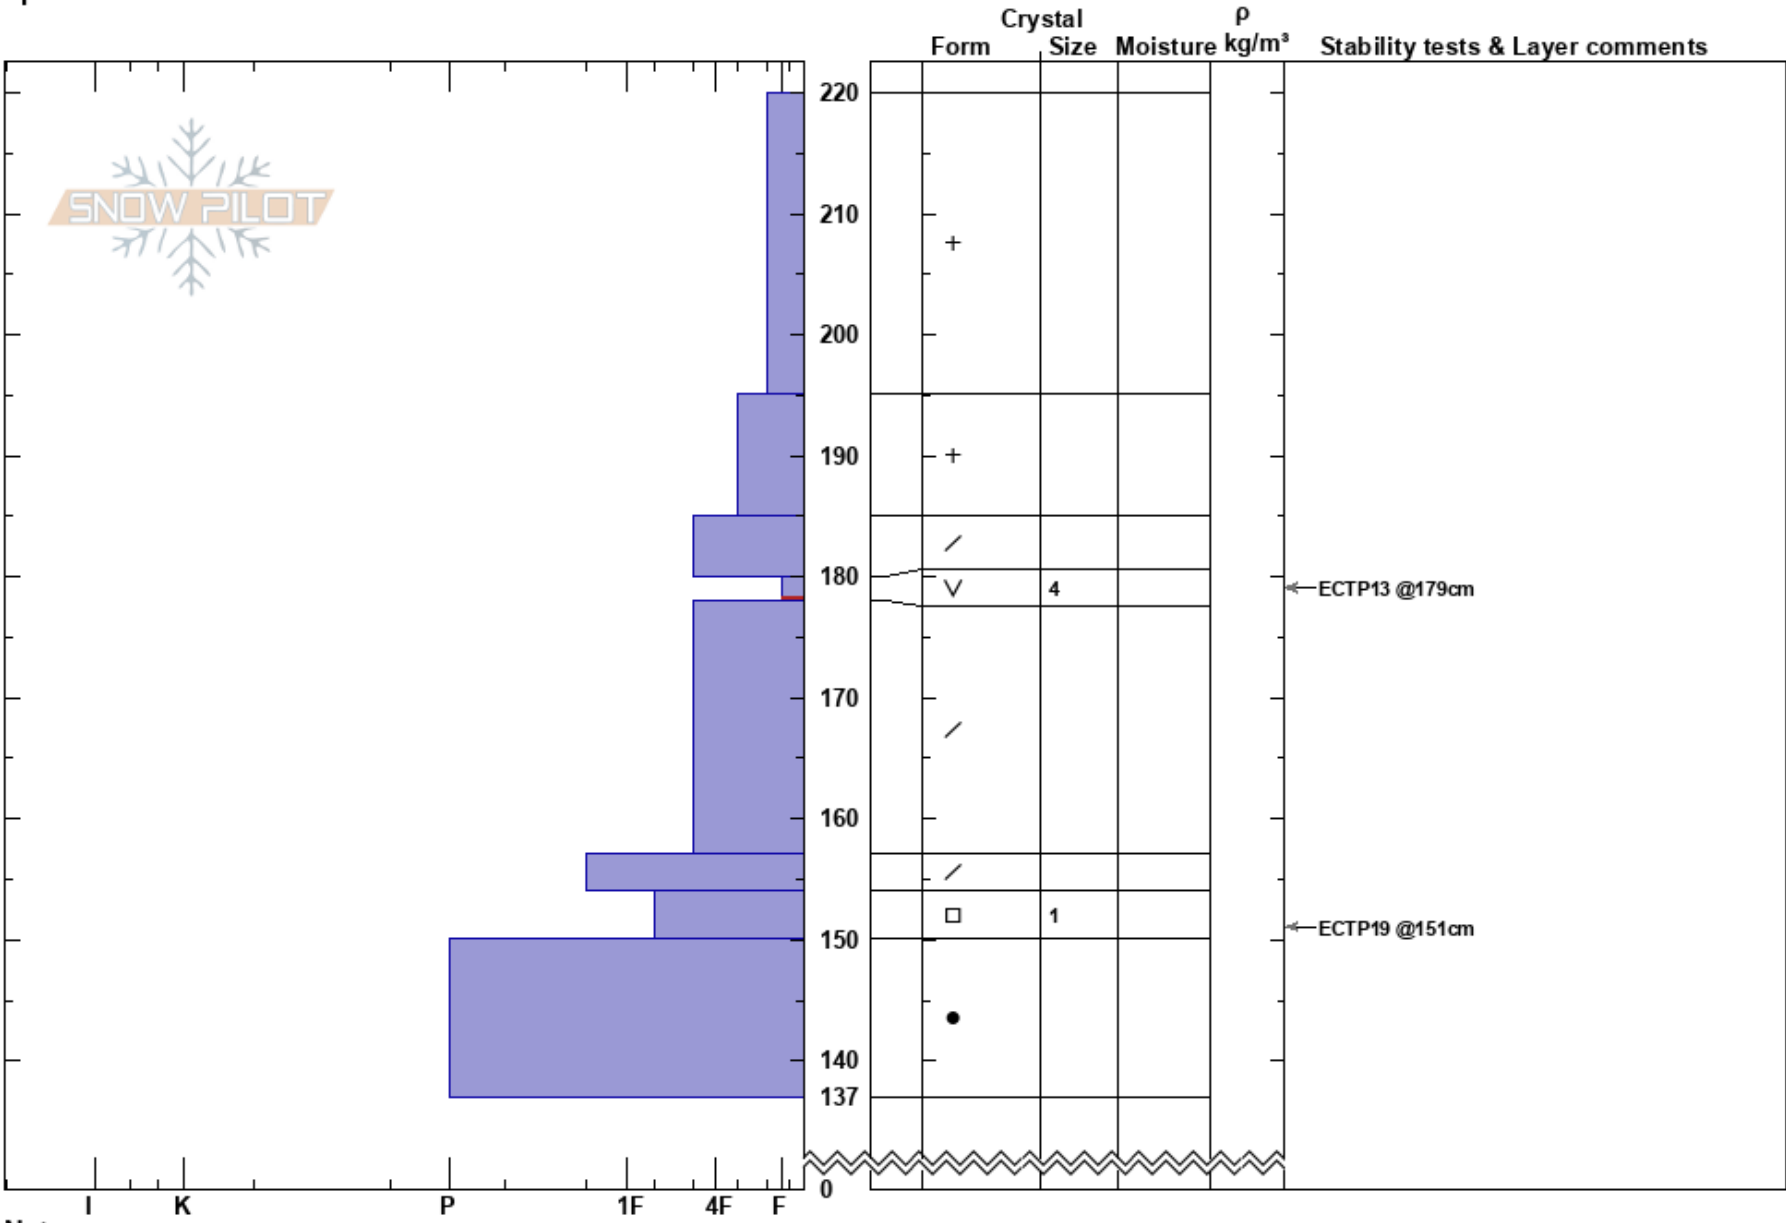

Wolverine Pass
 Cooke City
 MT
 Elevation: 9119 ft
 Aspect: 324°
 Specifics:

Alex Haddad
 01/29/2023 - 2:28pm
 Co-ord: 45.05947N, -110.01402W
 Slope Angle: 12°
 Wind Loading: no

Stability: Poor
 Air Temperature:
 Sky Cover: CLR
 Precipitation: NO
 Wind: Calm
 HS:220
 PF: 45 180-178cm: Problematic layer