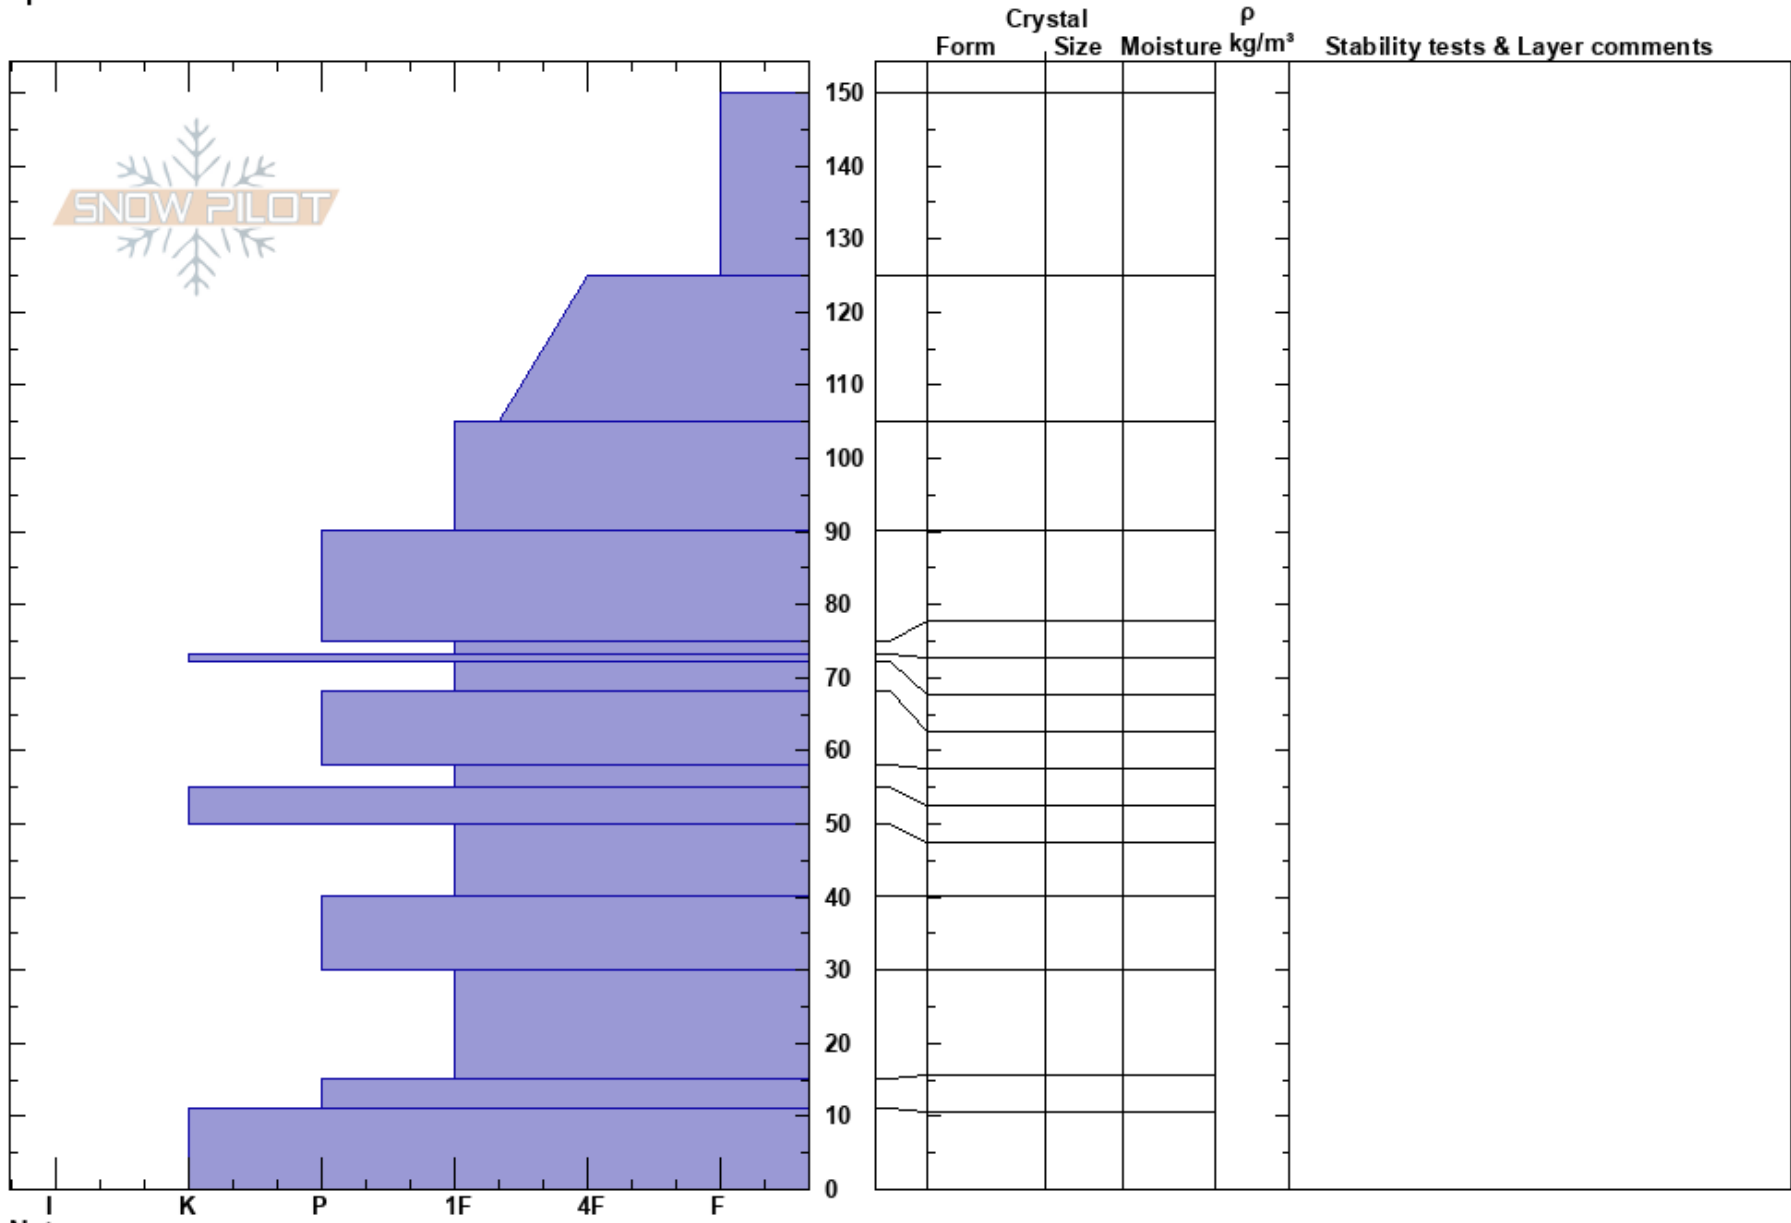

Ross Peak - E Meadows
 Bridger Range
 MT
 Elevation: 6750 ft
 Aspect: 120°
 Specifics:

Thomas Chingas
 01/29/2023 - 1:00pm
 Co-ord: 45.86380N, -110.93210W
 Slope Angle: 20°
 Wind Loading: no

Stability:
 Air Temperature: -20°F
 Sky Cover: FEW
 Precipitation: NO
 Wind: SW Calm

HS: 150
 PF: 60
 PS: 28

Layer Notes:

Notes: