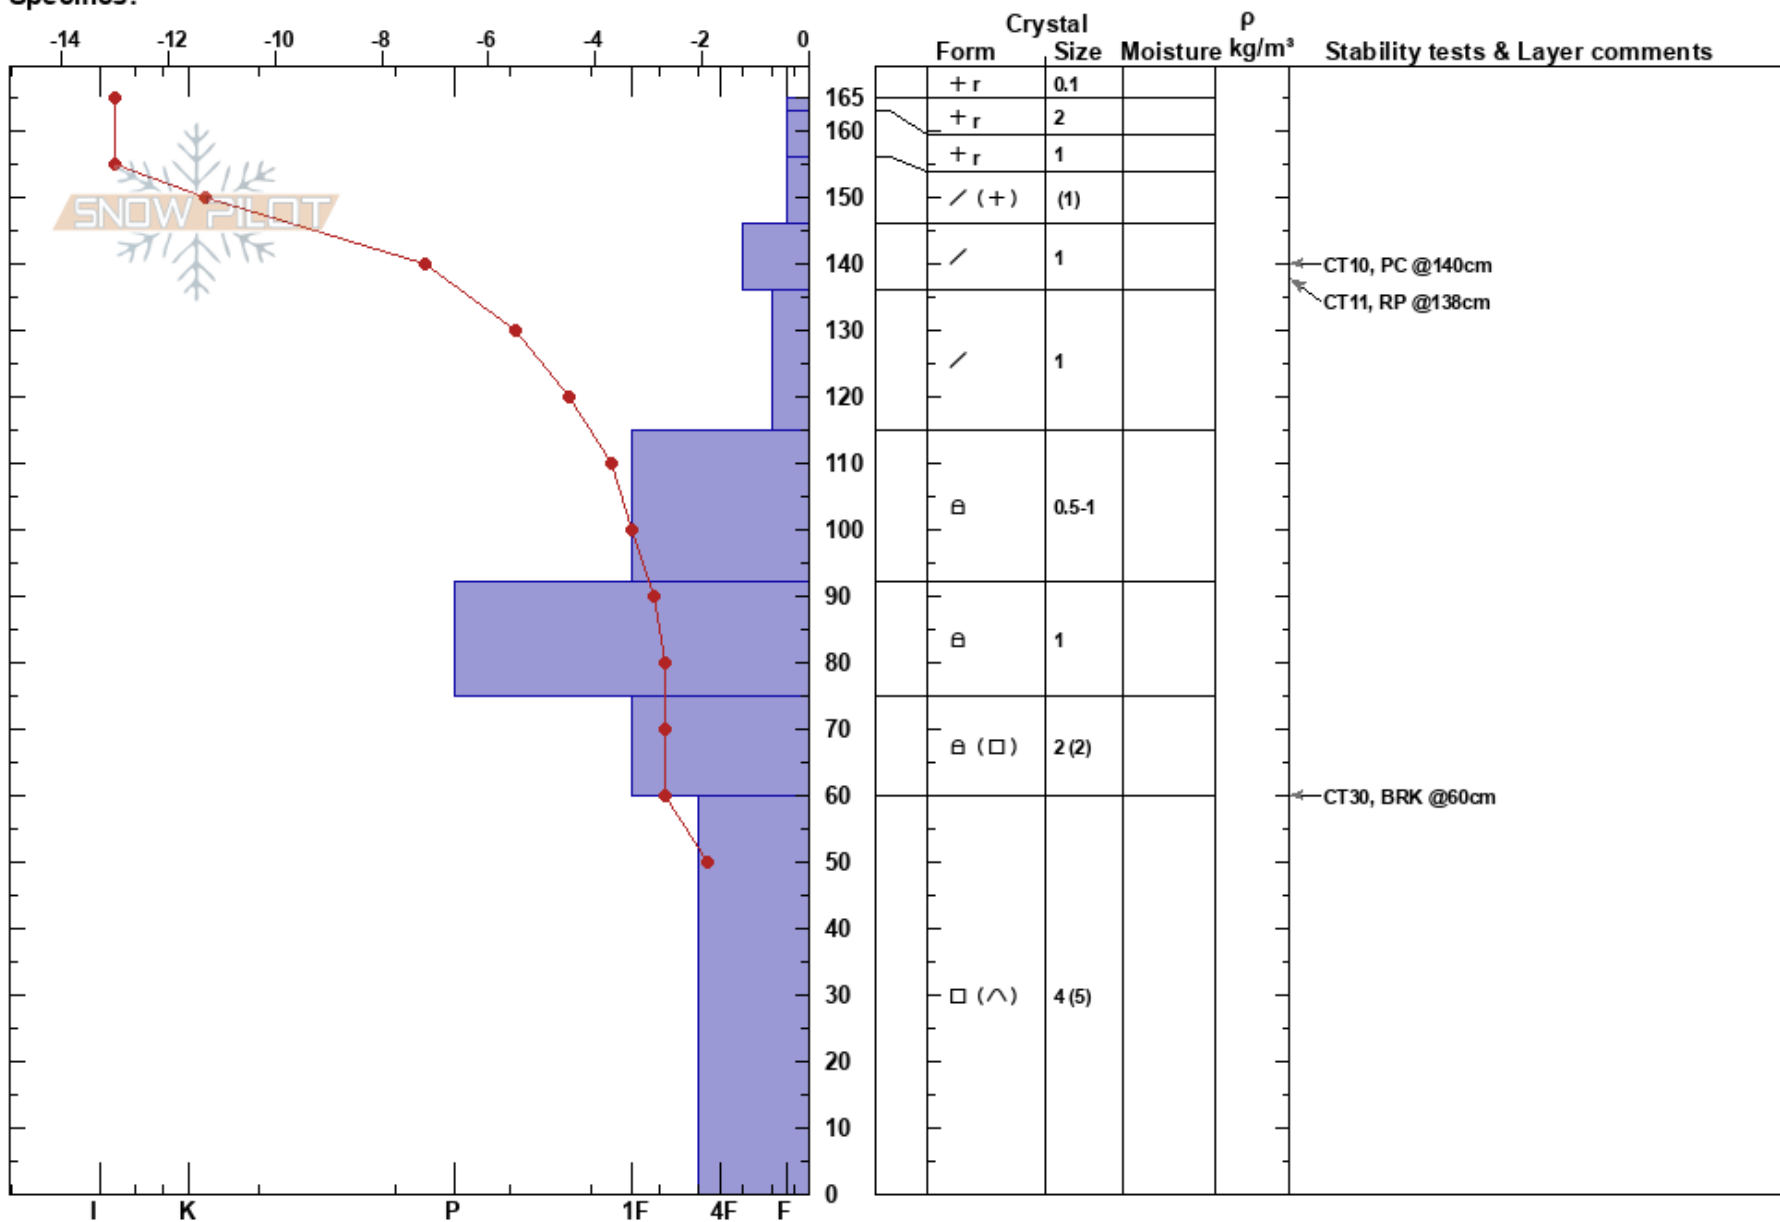

Horsethief  
 purcell  
 BC  
 Elevation: 2323 m  
 Aspect: E  
 Specifics:

RK Heli Ski Guides  
 29/01/2023 - 11:30  
 Co-ord: 11U 525450W 5592156N  
 Slope Angle: 20°  
 Wind Loading:

Stability:  
 Air Temperature: -19°C  
 Sky Cover: CLR  
 Precipitation: NO  
 Wind: N Light Breeze

HS: 165  
 PF: 40 60-0cm: Problematic layer  
 PS: 20

Notes: