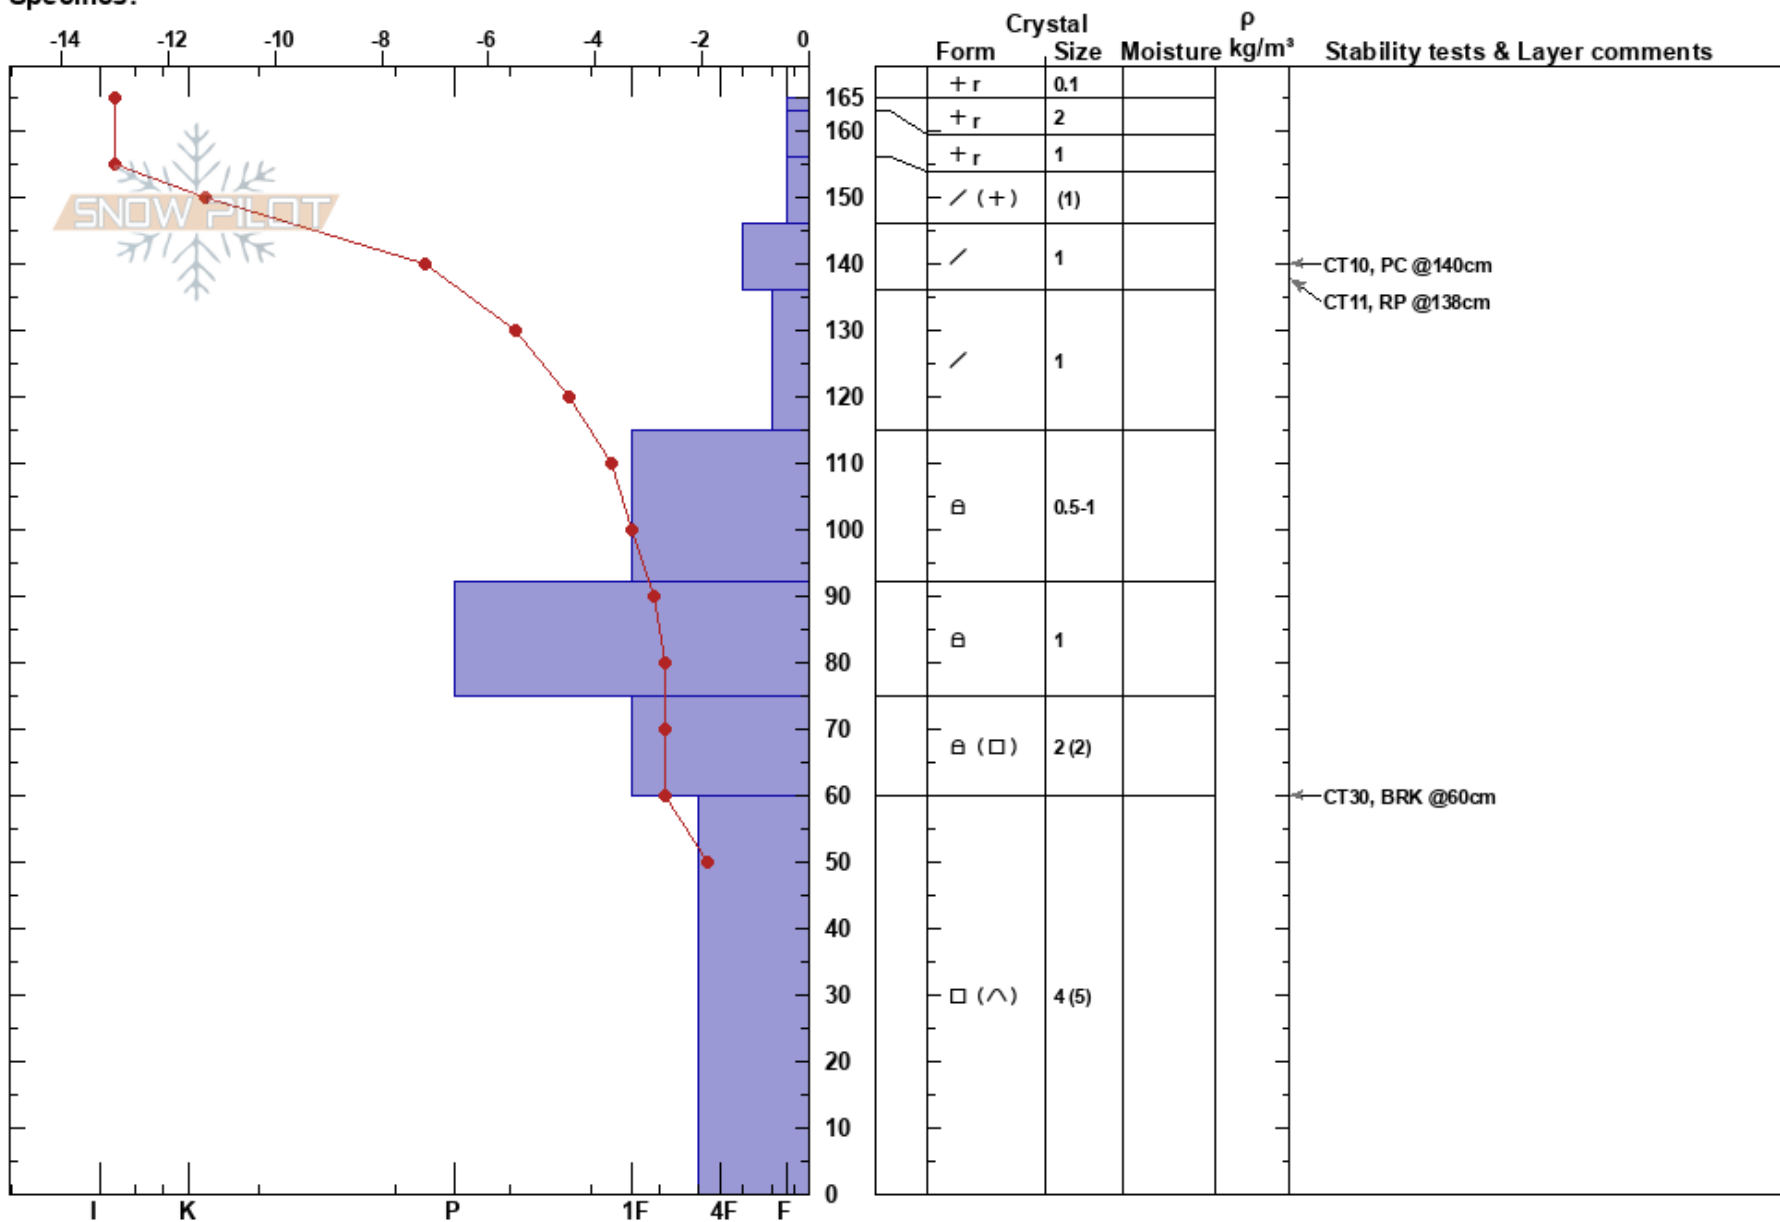

Horsethief
 purcell
 BC
 Elevation: 2323 m
 Aspect: E
 Specifics:

RK Heli Ski Guides
 29/01/2023 - 11:30
 Co-ord: 11U 525450W 5592156N
 Slope Angle: 20°
 Wind Loading:

Stability:
 Air Temperature: -19°C
 Sky Cover: CLR
 Precipitation: NO
 Wind: N Light Breeze

HS: 165
 PF: 40 60-0cm: Problematic layer
 PS: 20

Notes: