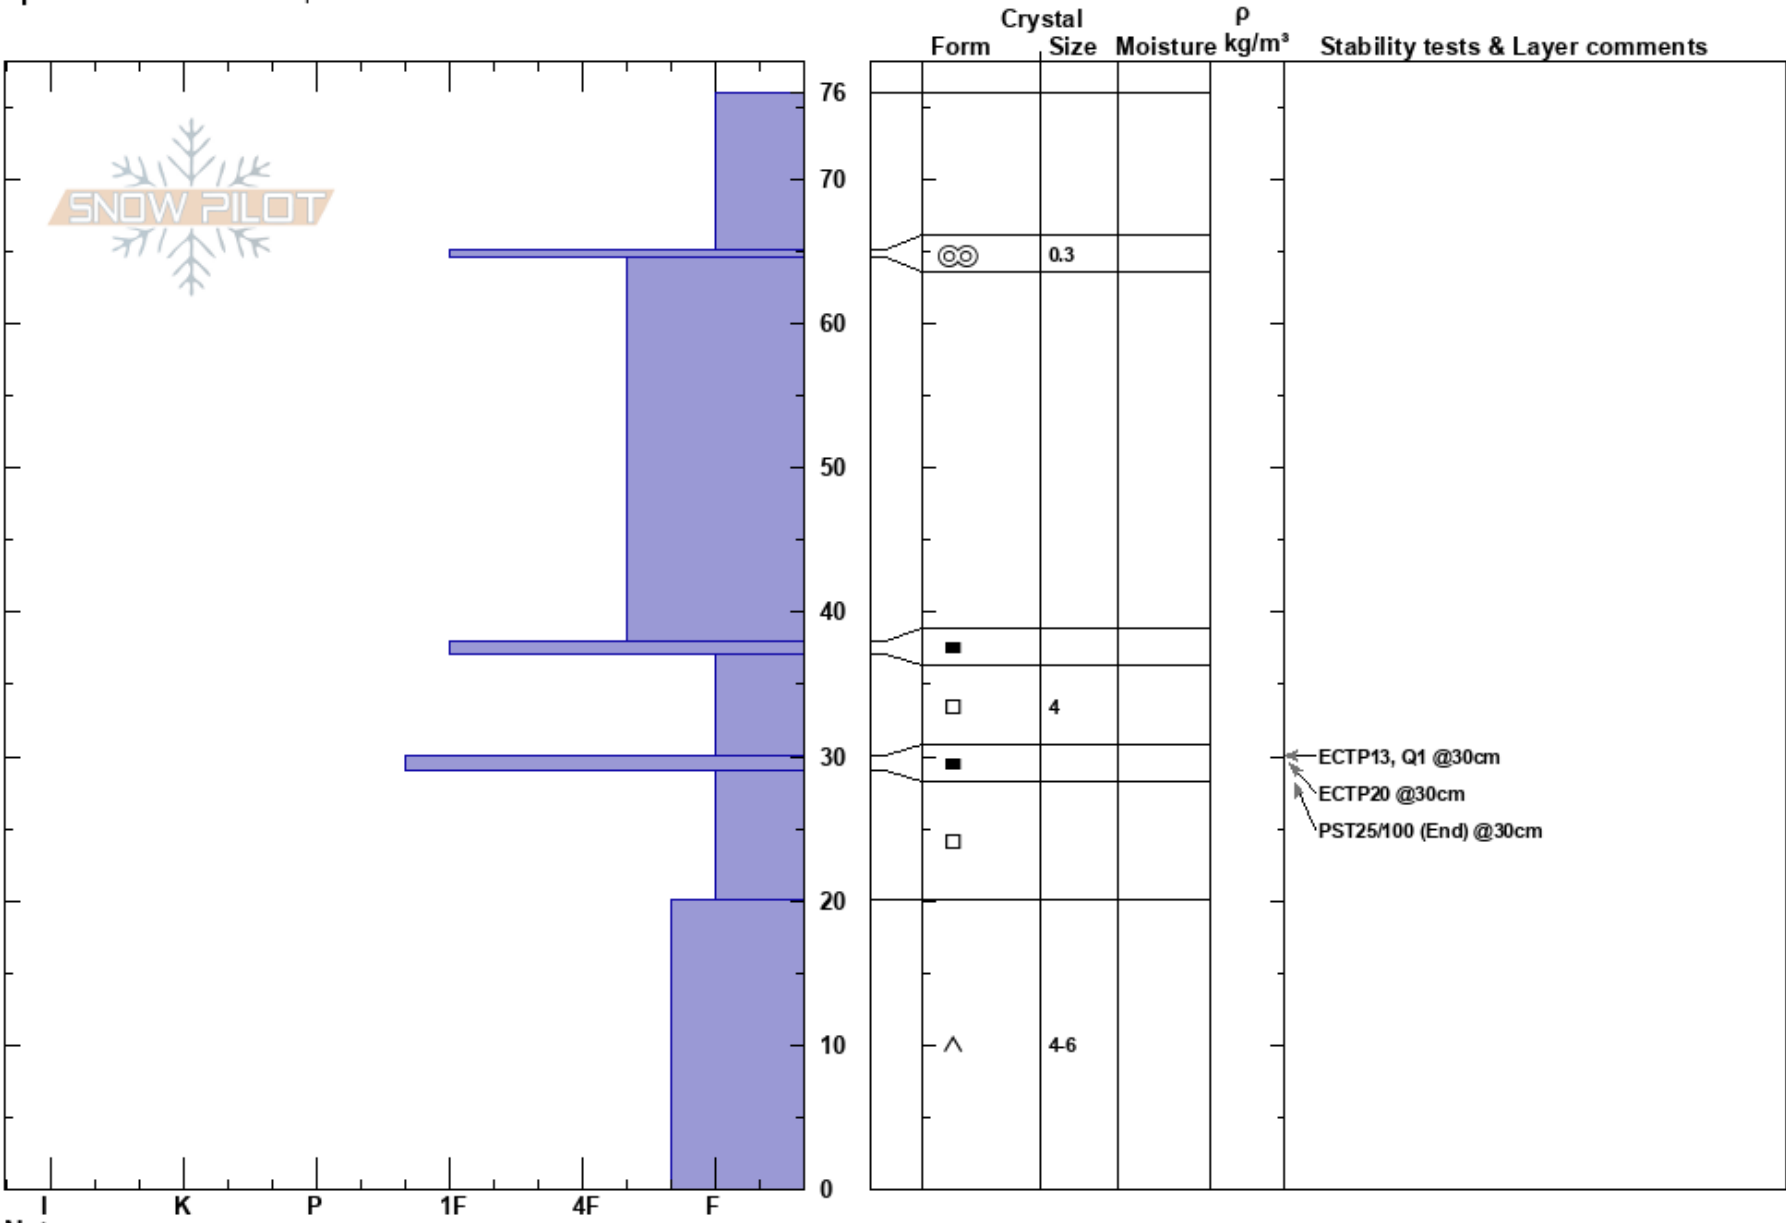

Trapper Creek- Hebgen
 Lionhead Range
 MT
 Elevation: 8800 ft
 Aspect: 140°
 Specifics: Ski tracks on slope

Gabrielle Antonioli
 01/02/2018 - 12:12pm
 Co-ord: 44.83865N, -111.34218W
 Slope Angle: 28°
 Wind Loading:

Stability: Poor
 Air Temperature: 2°C
 Sky Cover: CLR
 Precipitation: NO
 Wind: Calm

HS: 76
 37-30cm: Problematic layer

Notes: Dug with Chabot