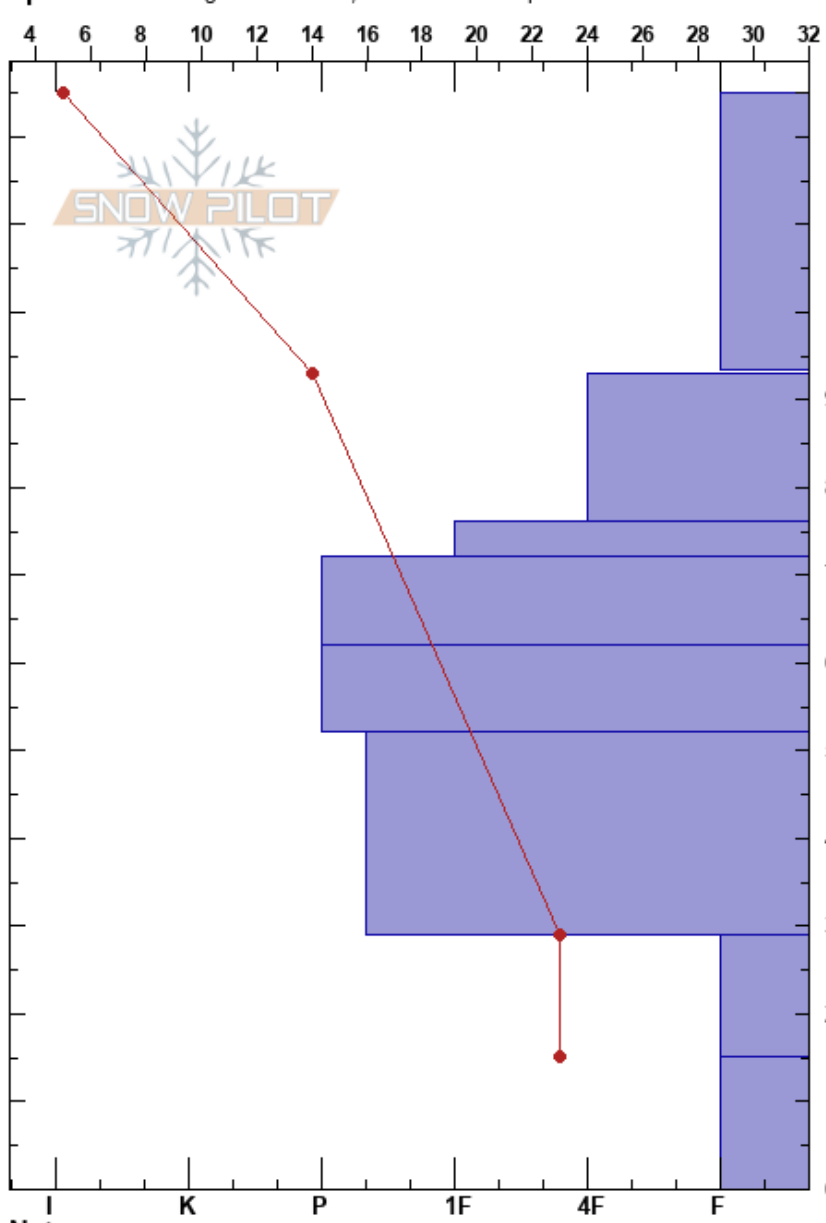

Backside Top of #2
 Soldier Mountains
 ID
 Elevation: 7069 ft
 Aspect: NW

Delia Maher
 01/29/2023 - 9:45am
 Co-ord: 43.48766N, -114.85484W
 Slope Angle: 24°
 Wind Loading: previous

Stability: **HS: 125** **Layer Notes:**
 Air Temperature: 5°F
 Sky Cover: SCT
 Precipitation: NO
 Wind: N Calm

Specifics: Pit dug in a Ski Area; Ski tracks on slope

Form	Crystal Size	Moisture	ρ kg/m ³	Stability tests & Layer comments
	0.5			
	0.5			
	1			

← CT24 @93cm

← ECTX