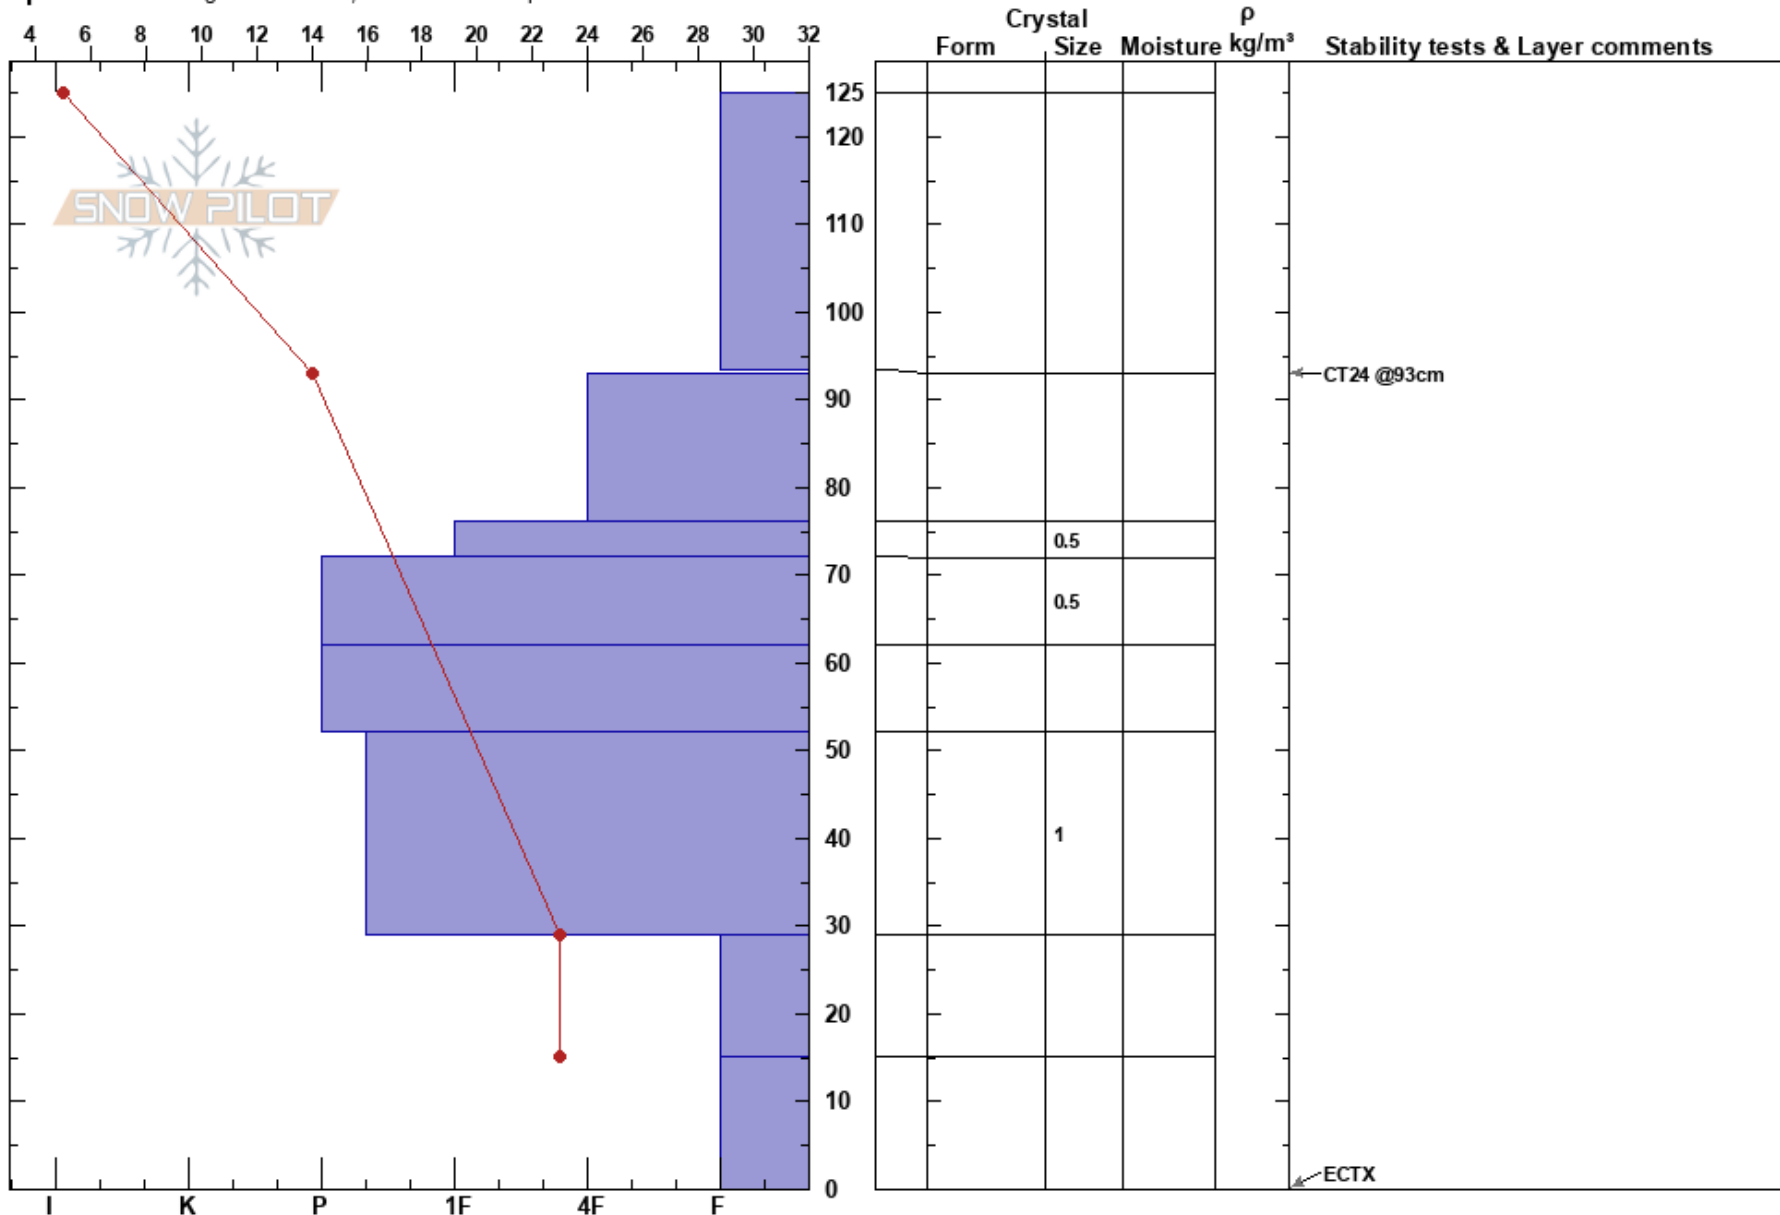

Backside Top of #2
 Soldier Mountains
 ID
 Elevation: 7069 ft
 Aspect: NW

Delia Maher
 01/29/2023 - 9:45am
 Co-ord: 43.48766N, -114.85484W
 Slope Angle: 24°
 Wind Loading: previous

Stability: **HS: 125** **Layer Notes:**
 Air Temperature: 5°F
 Sky Cover: SCT
 Precipitation: NO
 Wind: N Calm

Specifics: Pit dug in a Ski Area; Ski tracks on slope

Notes: