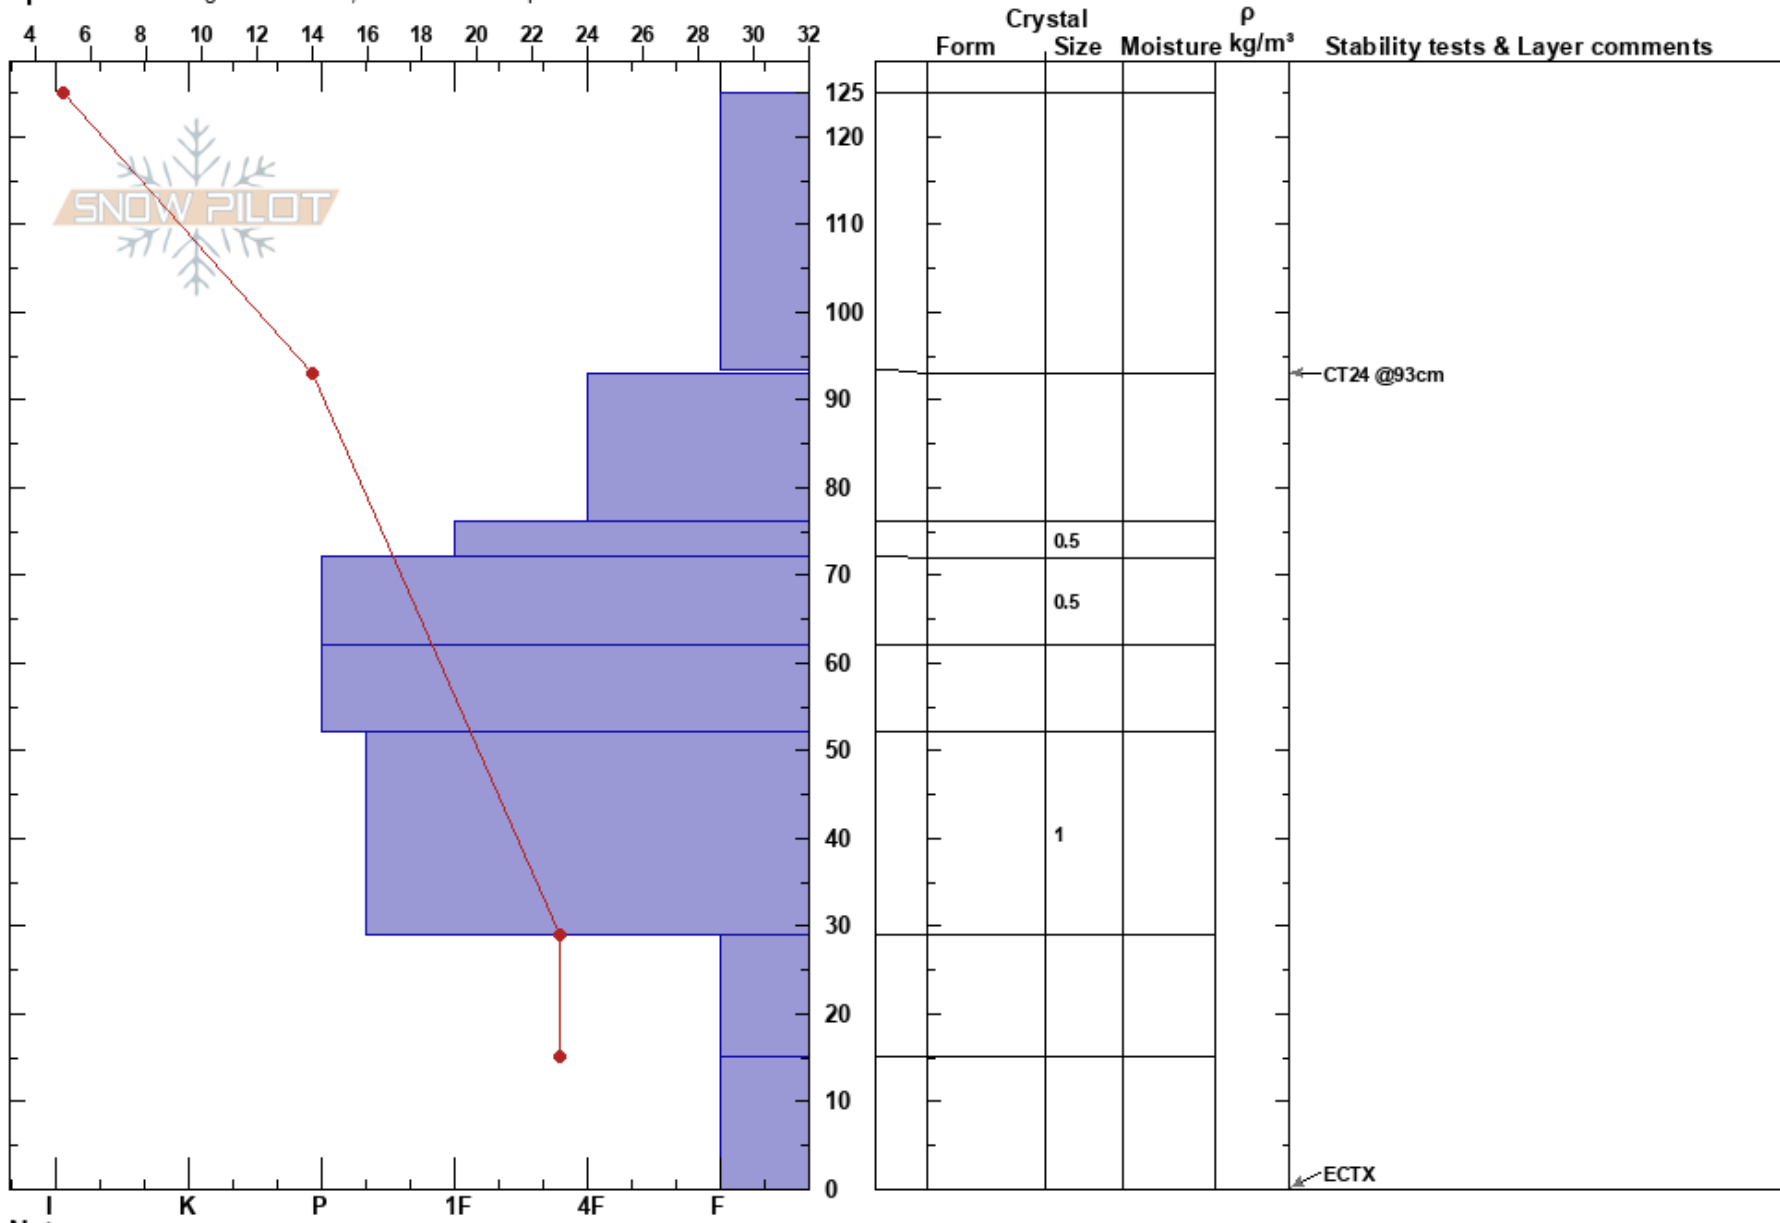

Backside Top of #2
 Soldier Mountains
 ID
 Elevation: 7069 ft
 Aspect: NW

Delia Maher
 01/29/2023 - 9:45am
 Co-ord: 43.48766N, -114.85484W
 Slope Angle: 24°
 Wind Loading: previous

Stability: **HS: 125** **Layer Notes:**
 Air Temperature: 5°F
 Sky Cover: SCT
 Precipitation: NO
 Wind: N Calm

Specifics: Pit dug in a Ski Area; Ski tracks on slope

Notes: