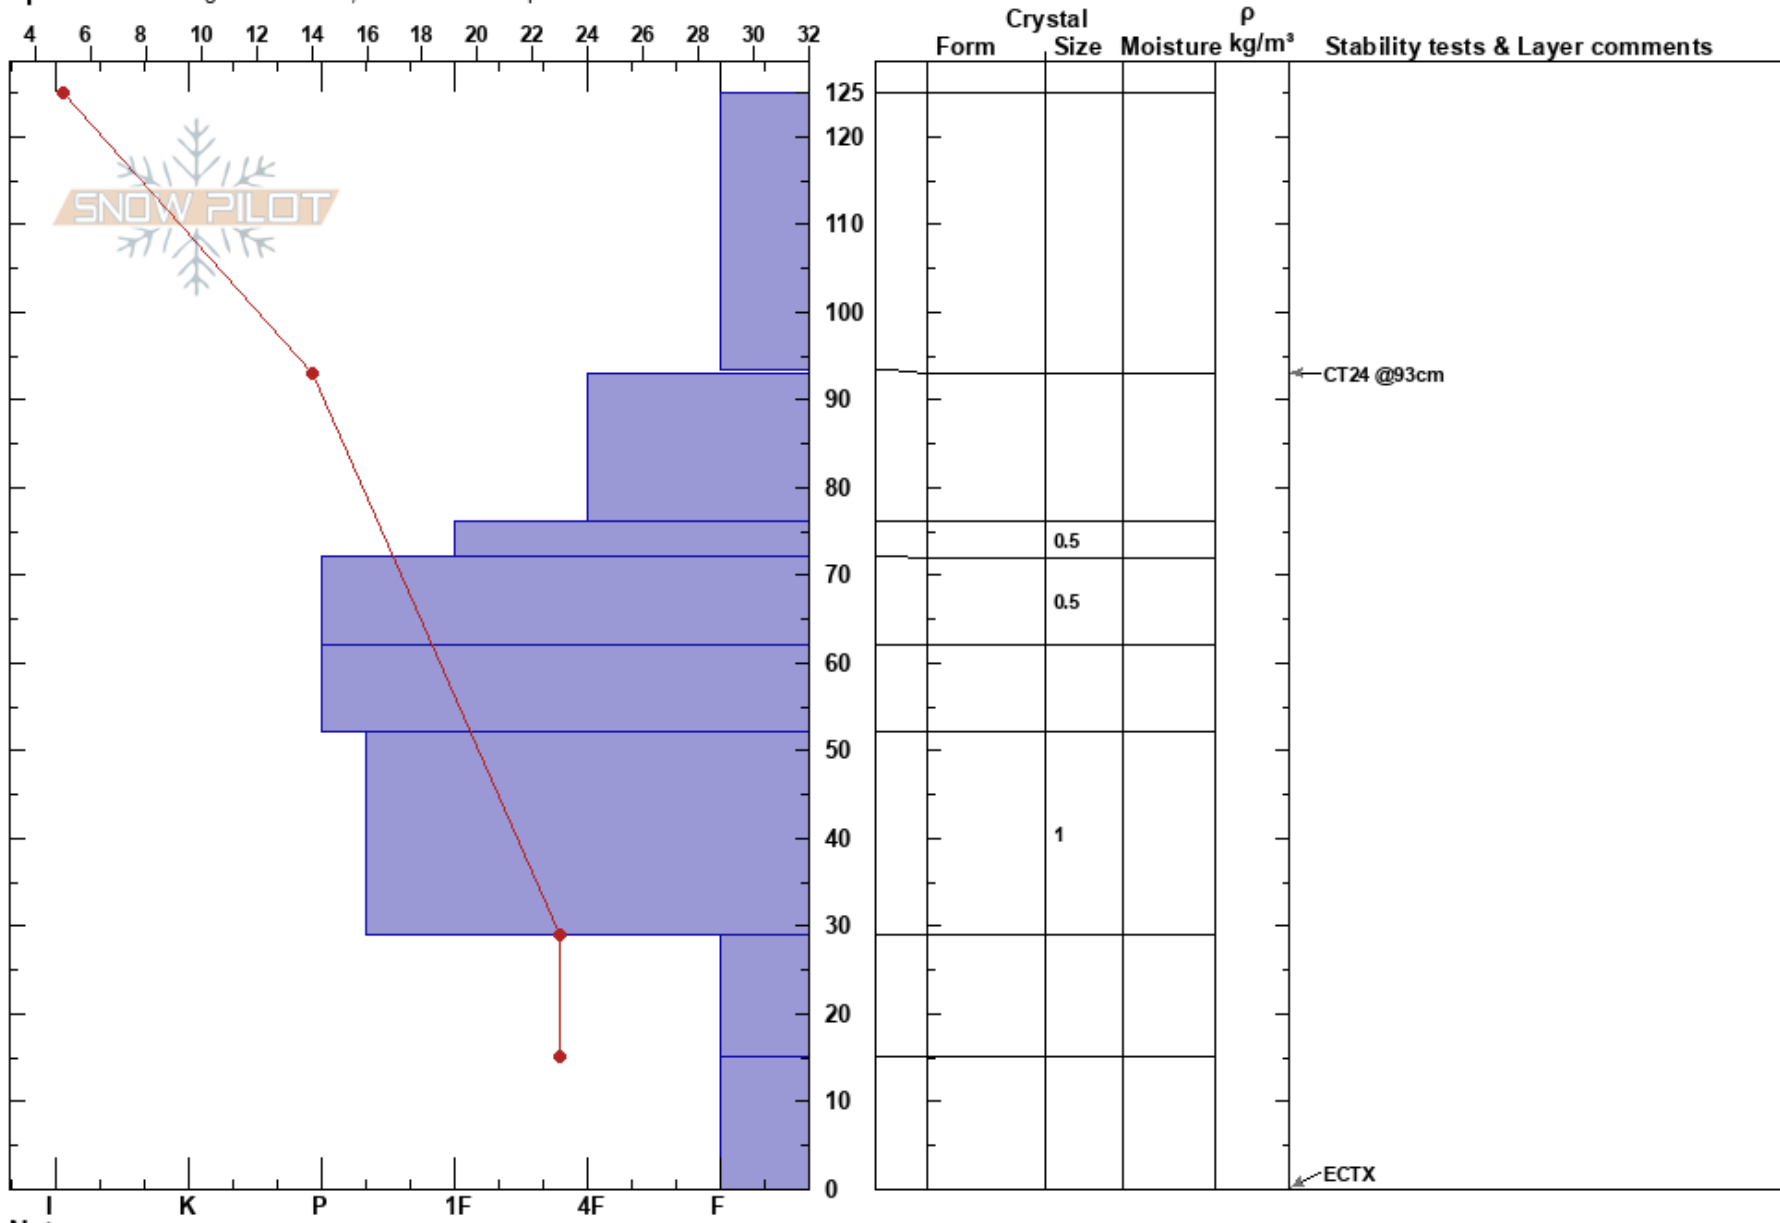

Backside Top of #2  
 Soldier Mountains  
 ID  
 Elevation: 7069 ft  
 Aspect: NW

Delia Maher  
 01/29/2023 - 9:45am  
 Co-ord: 43.48766N, -114.85484W  
 Slope Angle: 24°  
 Wind Loading: previous

Stability: **HS: 125** **Layer Notes:**  
 Air Temperature: 5°F  
 Sky Cover: SCT  
 Precipitation: NO  
 Wind: N Calm

Specifics: Pit dug in a Ski Area; Ski tracks on slope

Notes: