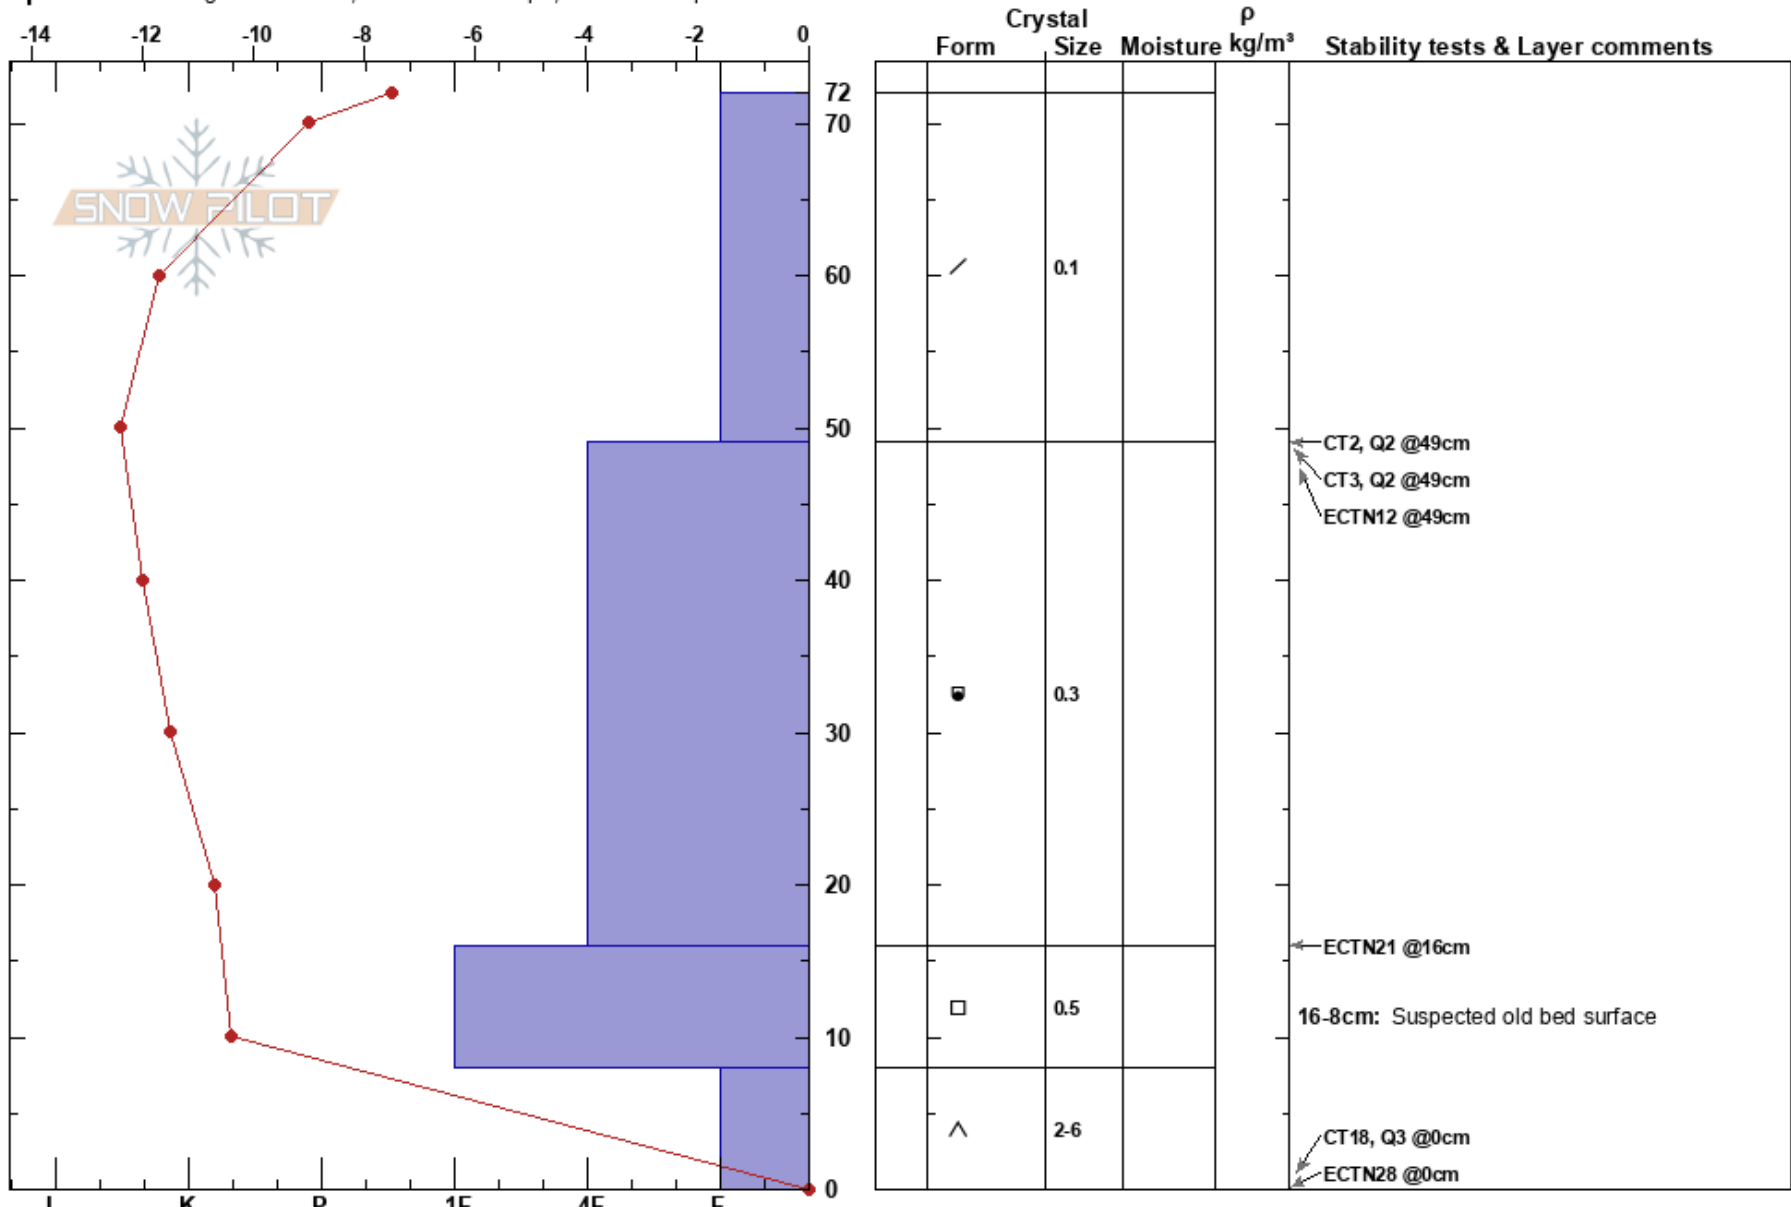

Steep Gully 2
 Arapahoe Basin Ski Area
 CO
Elevation: 11580 ft
Aspect: 330°
Specifics: Pit dug in a Ski Area; Ski tracks on slope; We skied slope

Julian Caballero
 01/29/2023 - 12:46pm
Co-ord: 39.63314N, -105.88154W
Slope Angle: 40°
Wind Loading: previous

Stability: Good
Air Temperature: -15°C
Sky Cover: OVC
Precipitation: NO
Wind: SW Light Breeze

HS: 72
Layer Notes:
 16-8cm: Suspected old bed surface
 8-0cm: Problematic layer

Notes: