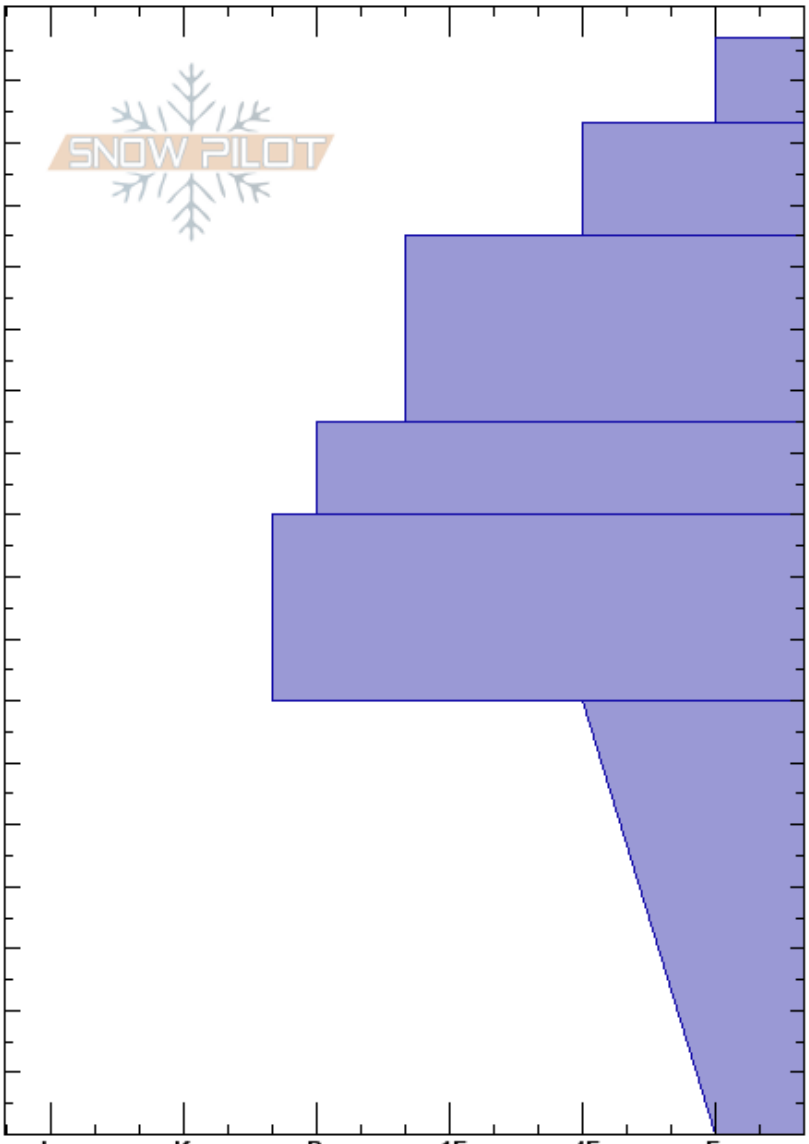

Texas Hold'em  
 Rockies  
 BC  
 Elevation: 2047 m  
 Aspect: W  
 Specifics:

Shane Kroeger  
 29/01/2023 - 13:15  
 Co-ord:  
 Slope Angle: 28°  
 Wind Loading:

Stability: **HS: 177**  
 Air Temperature: -20°C  
 Sky Cover: CLR  
 Precipitation: NO  
 Wind: Calm  
 Layer Notes:  
 70-0cm: Problematic layer

Height (m)	Crystal		Moisture	$\rho$ kg/m <sup>3</sup>	Stability tests & Layer comments
	Form	Size			
177					
170					
160					
150					
140					
130					
120					
110					← CT23, RP@115cm df SH 1-2
100					← CT30, RP@115cm
90					
80					
70					
60					
50					
40					
30					
20					
10					
0					