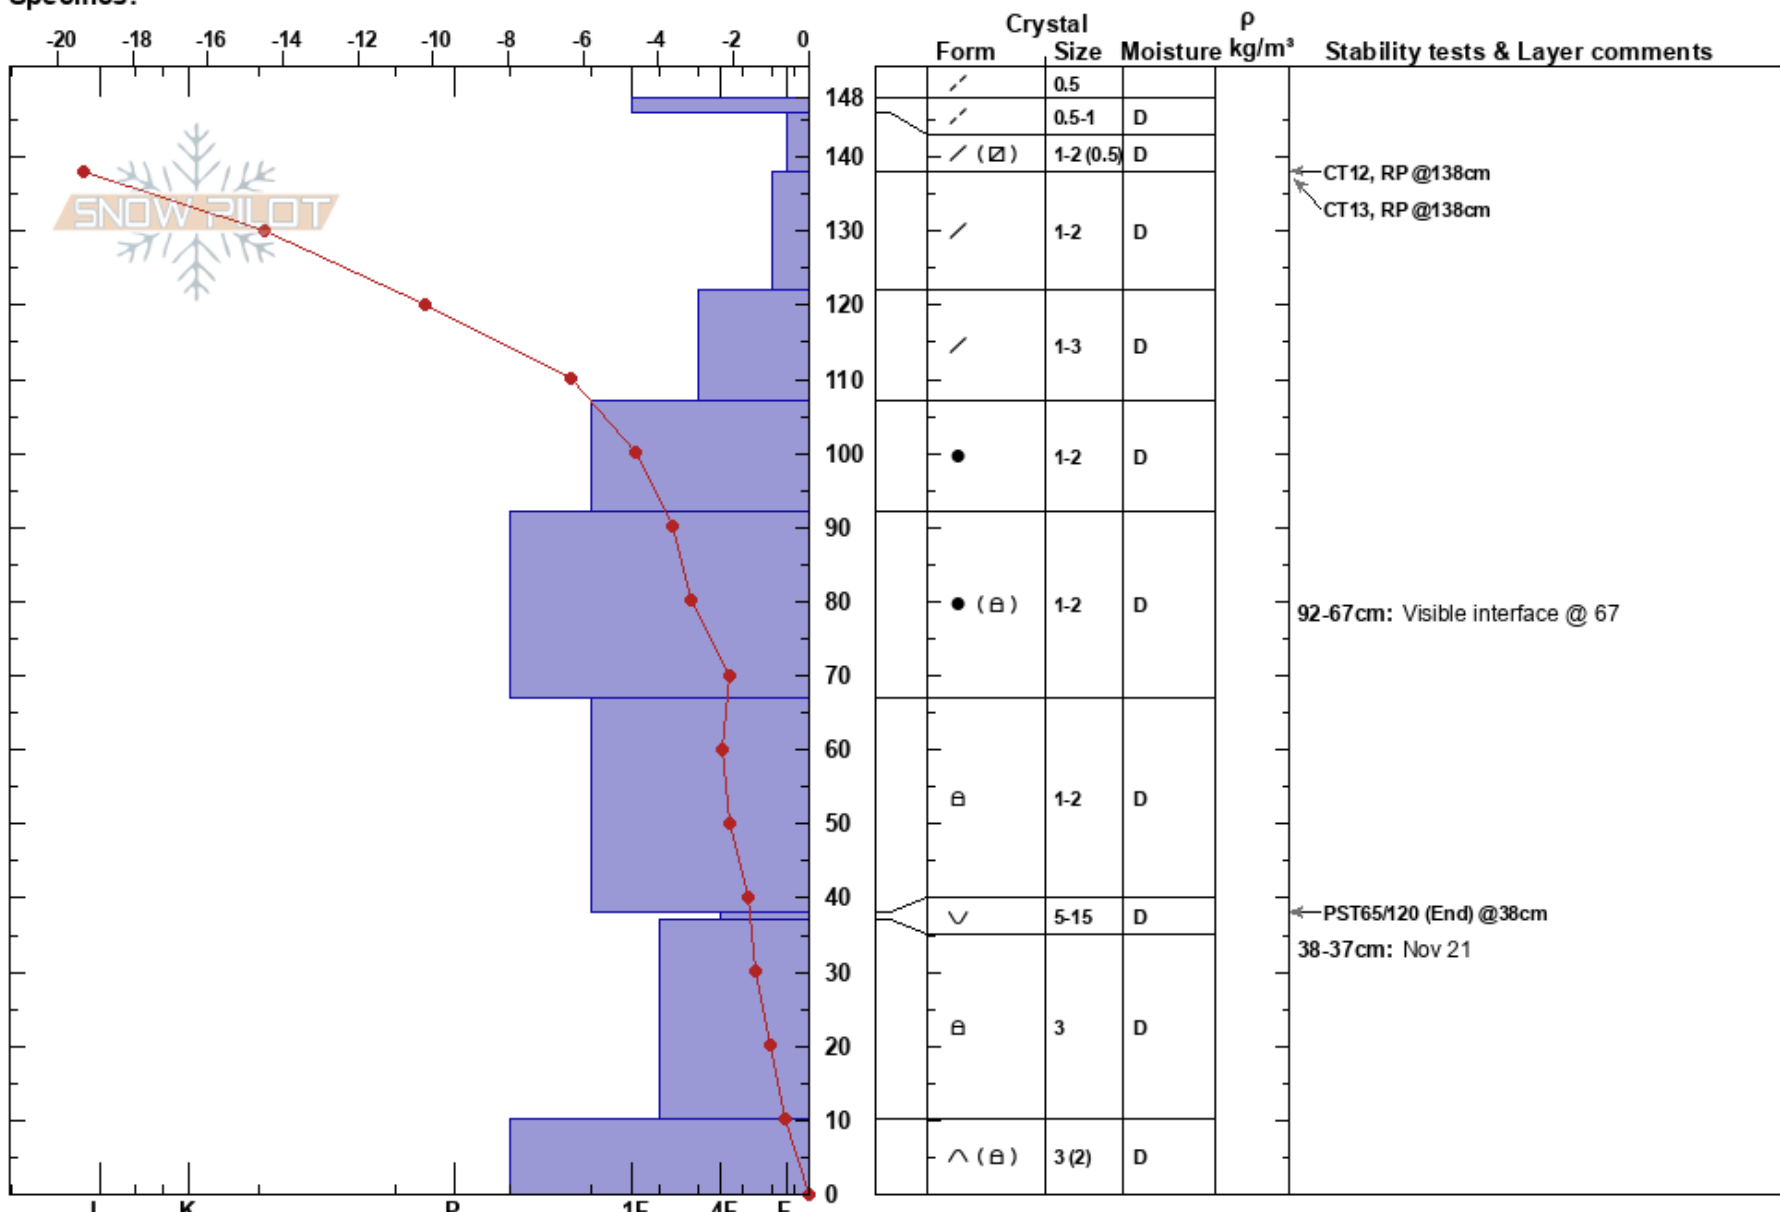

Laurie SP
 Selkirks
 BC
Elevation: 1995 m
Aspect: N
Specifics:

Natalie Anderson
 29/01/2023 - 11:00
Co-ord:
Slope Angle: 15°
Wind Loading: previous

Stability:
Air Temperature: -17.2°C
Sky Cover: CLR
Precipitation: NO
Wind: Calm

HS: 148
PF: 40
Layer Notes:
 92-67cm: Visible interface @ 67
 38-37cm: Nov 21
 38-37cm: Problematic layer

Notes: Site is an opening at treeline, below shoulder ridge. Ground cover is low vegetation.

Targeting: HS, Jan/Dec PWLs, Nov PWL reactivity