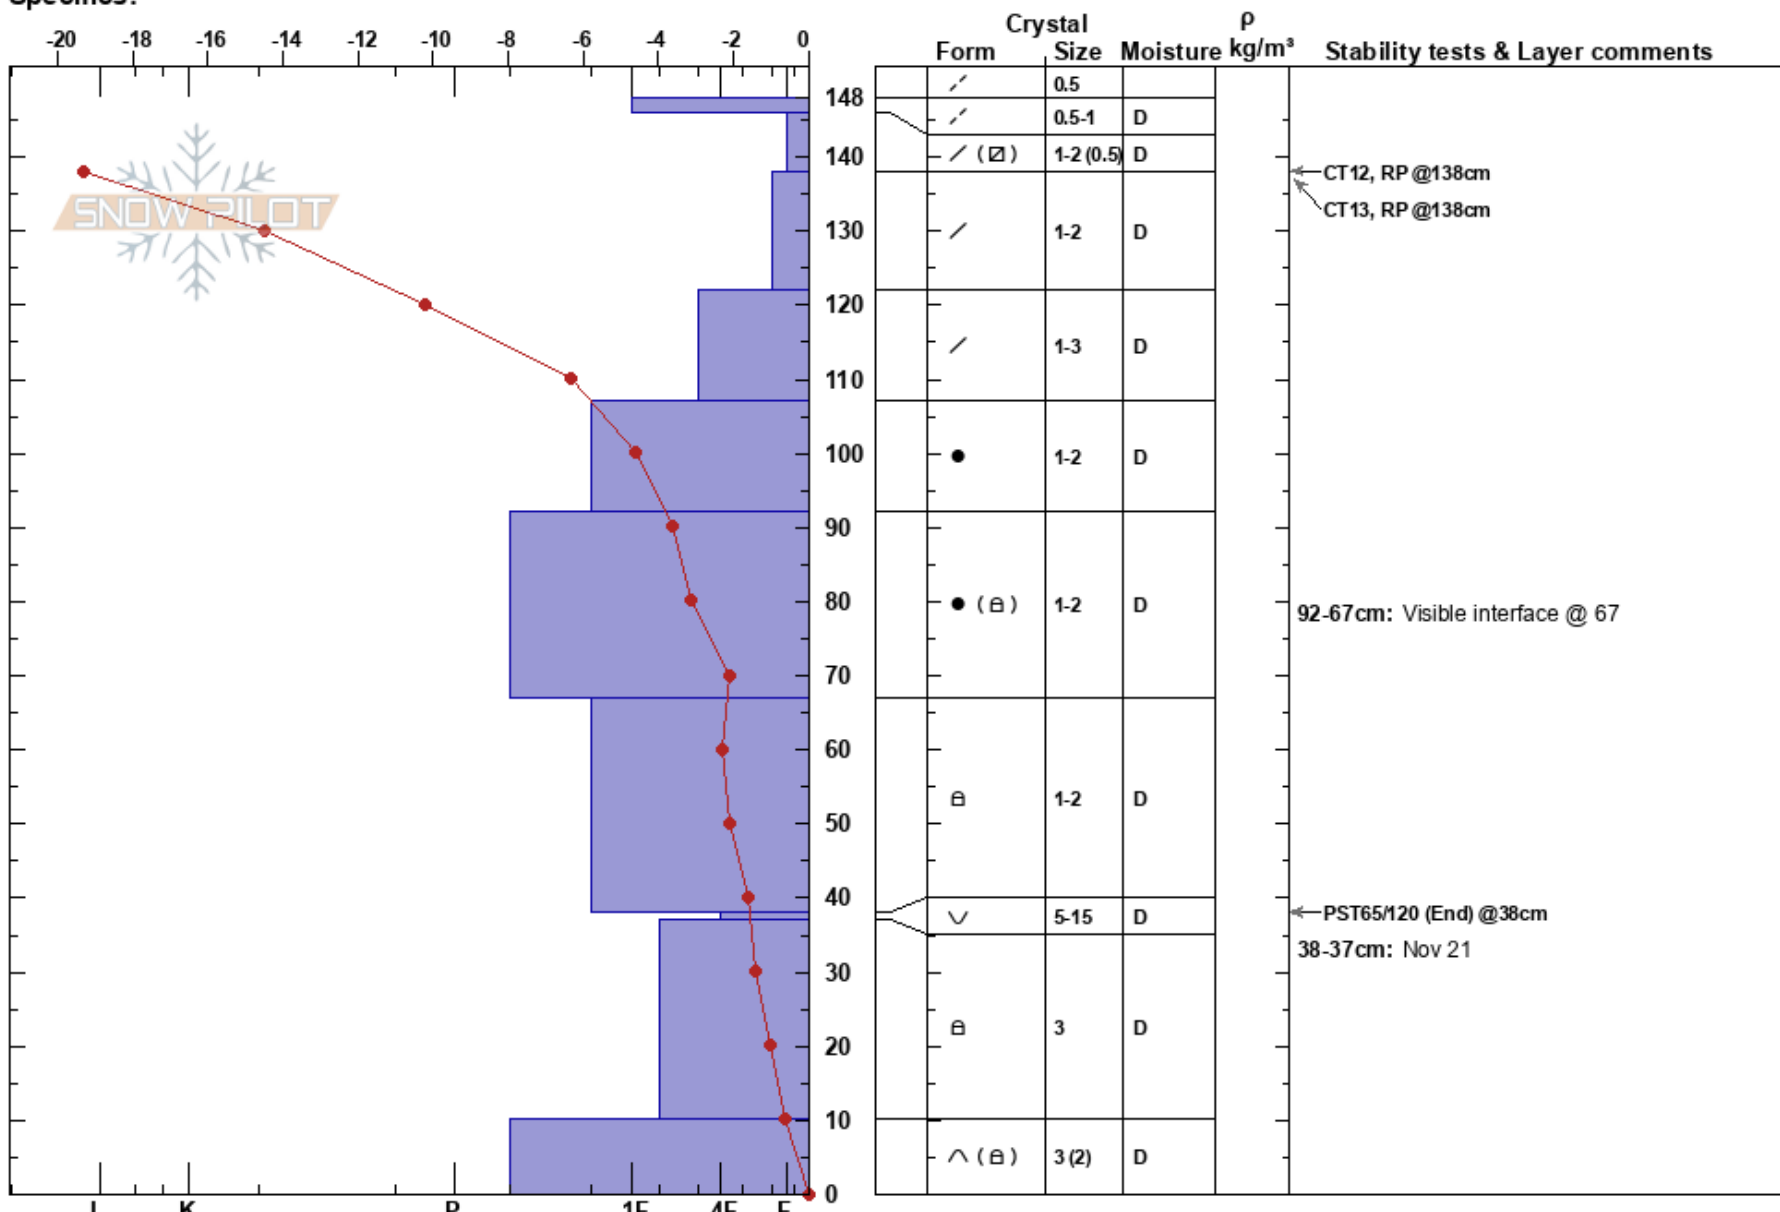

Laurie SP  
 Selkirks  
 BC  
**Elevation:** 1995 m  
**Aspect:** N  
**Specifics:**

Natalie Anderson  
 29/01/2023 - 11:00  
**Co-ord:**  
**Slope Angle:** 15°  
**Wind Loading:** previous

**Stability:**  
**Air Temperature:** -17.2°C  
**Sky Cover:** CLR  
**Precipitation:** NO  
**Wind:** Calm

**HS:** 148  
**PF:** 40  
**Layer Notes:**  
 92-67cm: Visible interface @ 67  
 38-37cm: Nov 21  
 38-37cm: Problematic layer

**Notes:** Site is an opening at treeline, below shoulder ridge. Ground cover is low vegetation.

Targeting: HS, Jan/Dec PWLs, Nov PWL reactivity