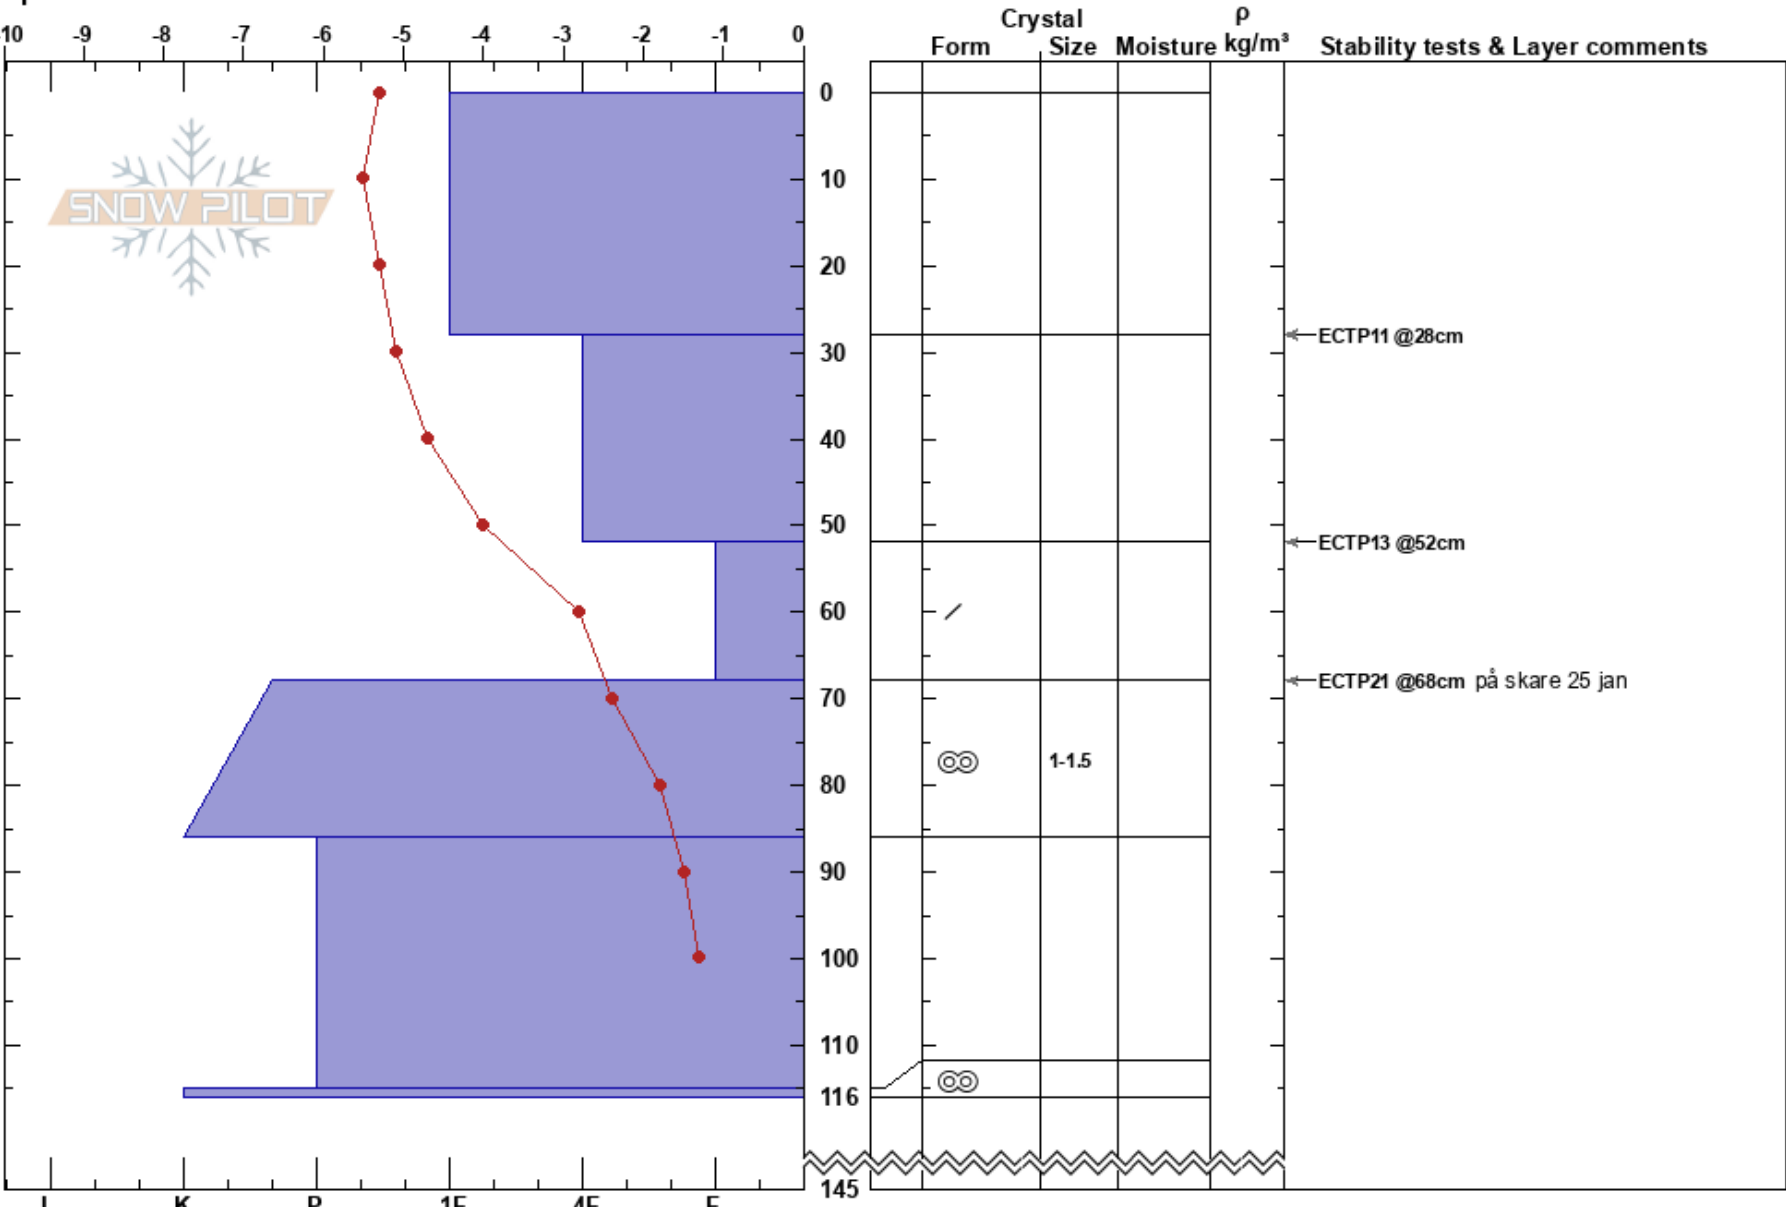

Artfjället öst 29 jan  
 Västra Vindelfjällen  
 Sweden  
 Elevation: 774 m  
 Aspect: 70°  
 Specifics:

Mojo Andersson  
 29/01/2023 - 11:30  
 Co-ord: 65.86694N, 14.95116E  
 Slope Angle: 28°  
 Wind Loading:

Stability: HS: 145 Layer Notes:  
 Air Temperature: -5.4°C  
 Sky Cover: OVC  
 Precipitation: S-1  
 Wind: S Light Breeze

Notes: