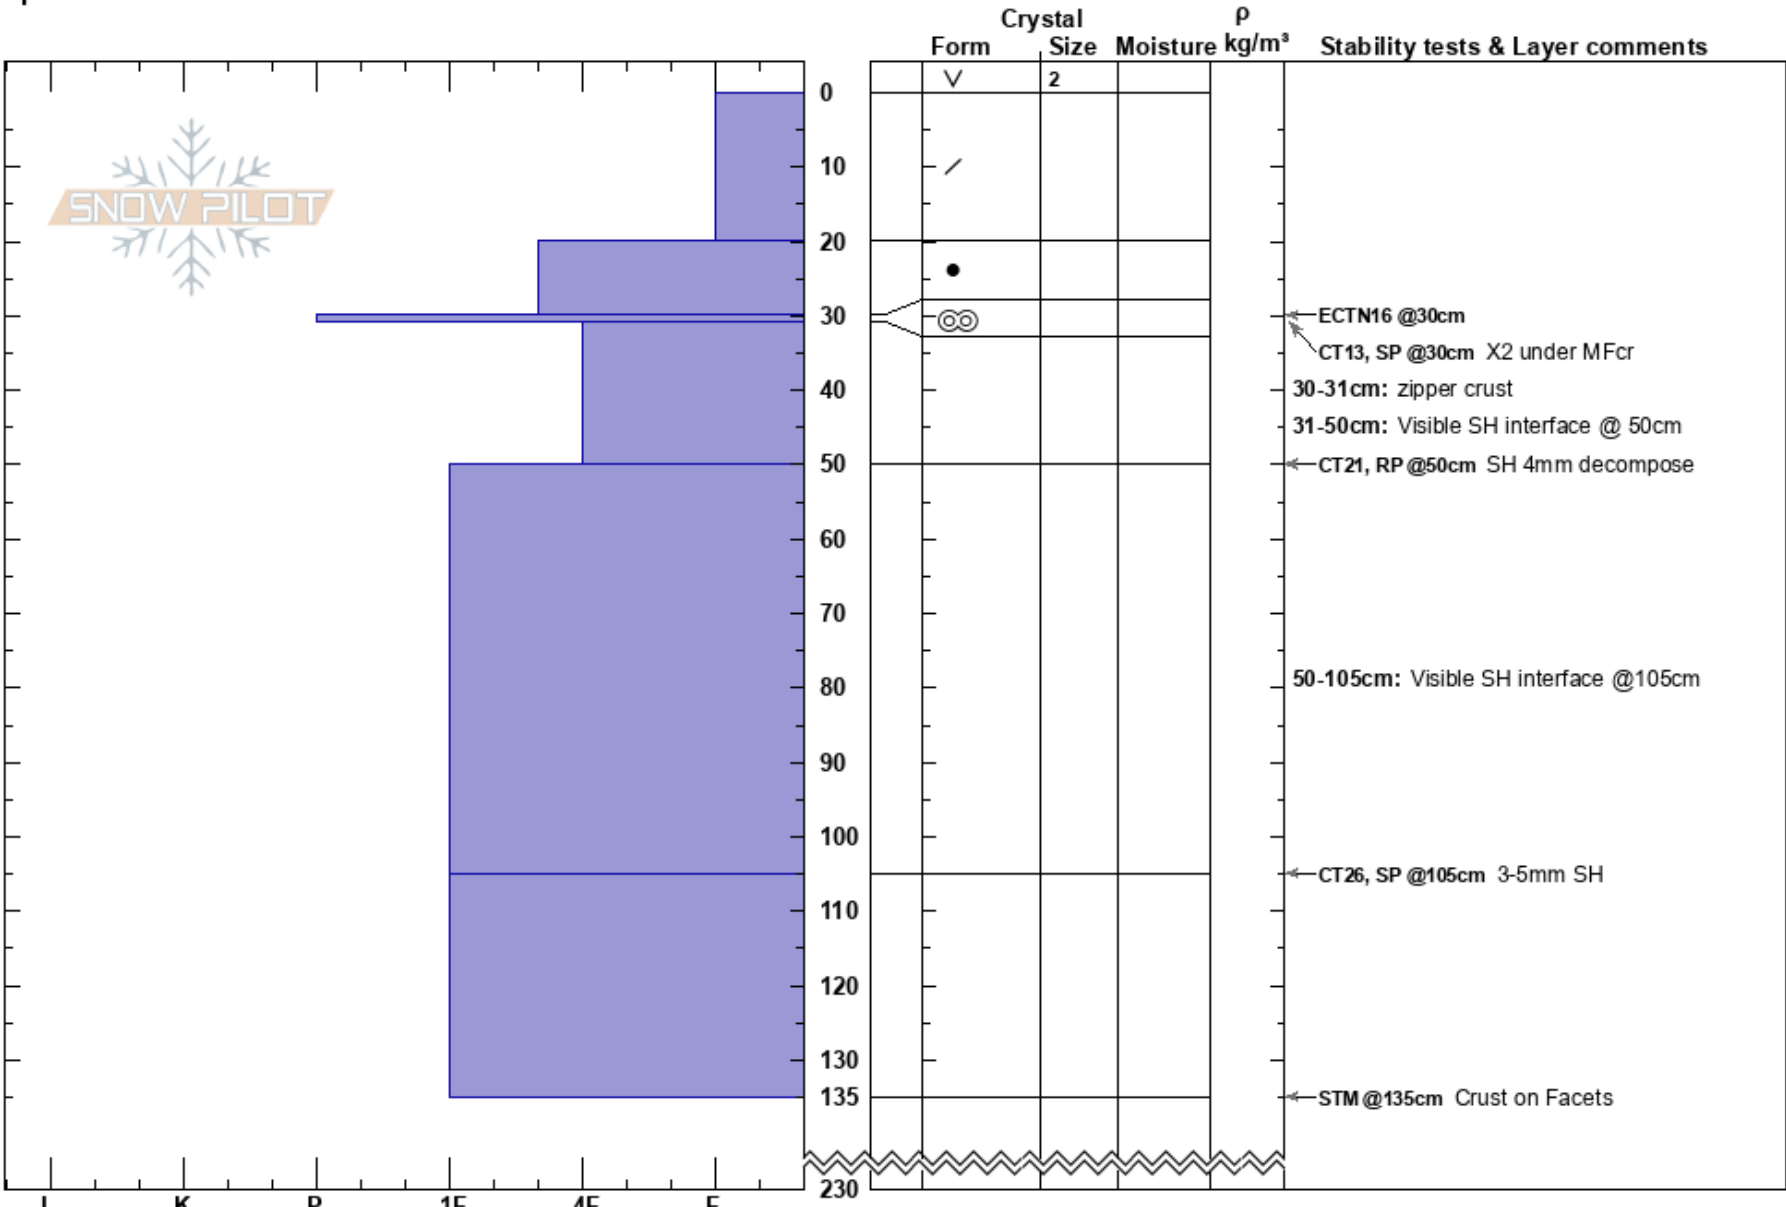

Bro Love Upper
 Monashee
 BC
 Elevation: 2130 m
 Aspect: S
 Specifics:

Anthony Cassell
 28/01/2023 - 12:10
 Co-ord: 51.06240N, -118.77993W
 Slope Angle: 35°
 Wind Loading:

Stability: **HS:230**
 Air Temperature: -12°C
 Sky Cover: CLR
 Precipitation: NO
 Wind: Calm

Layer Notes:
 30-31cm: zipper crust
 30-31cm: Problematic layer
 31-50cm: Visible SH interface @ 50cm
 50-105cm: Visible SH interface @105cm

Notes: Surface getting cooked by sun

Top 10 -15cm flaked off in test