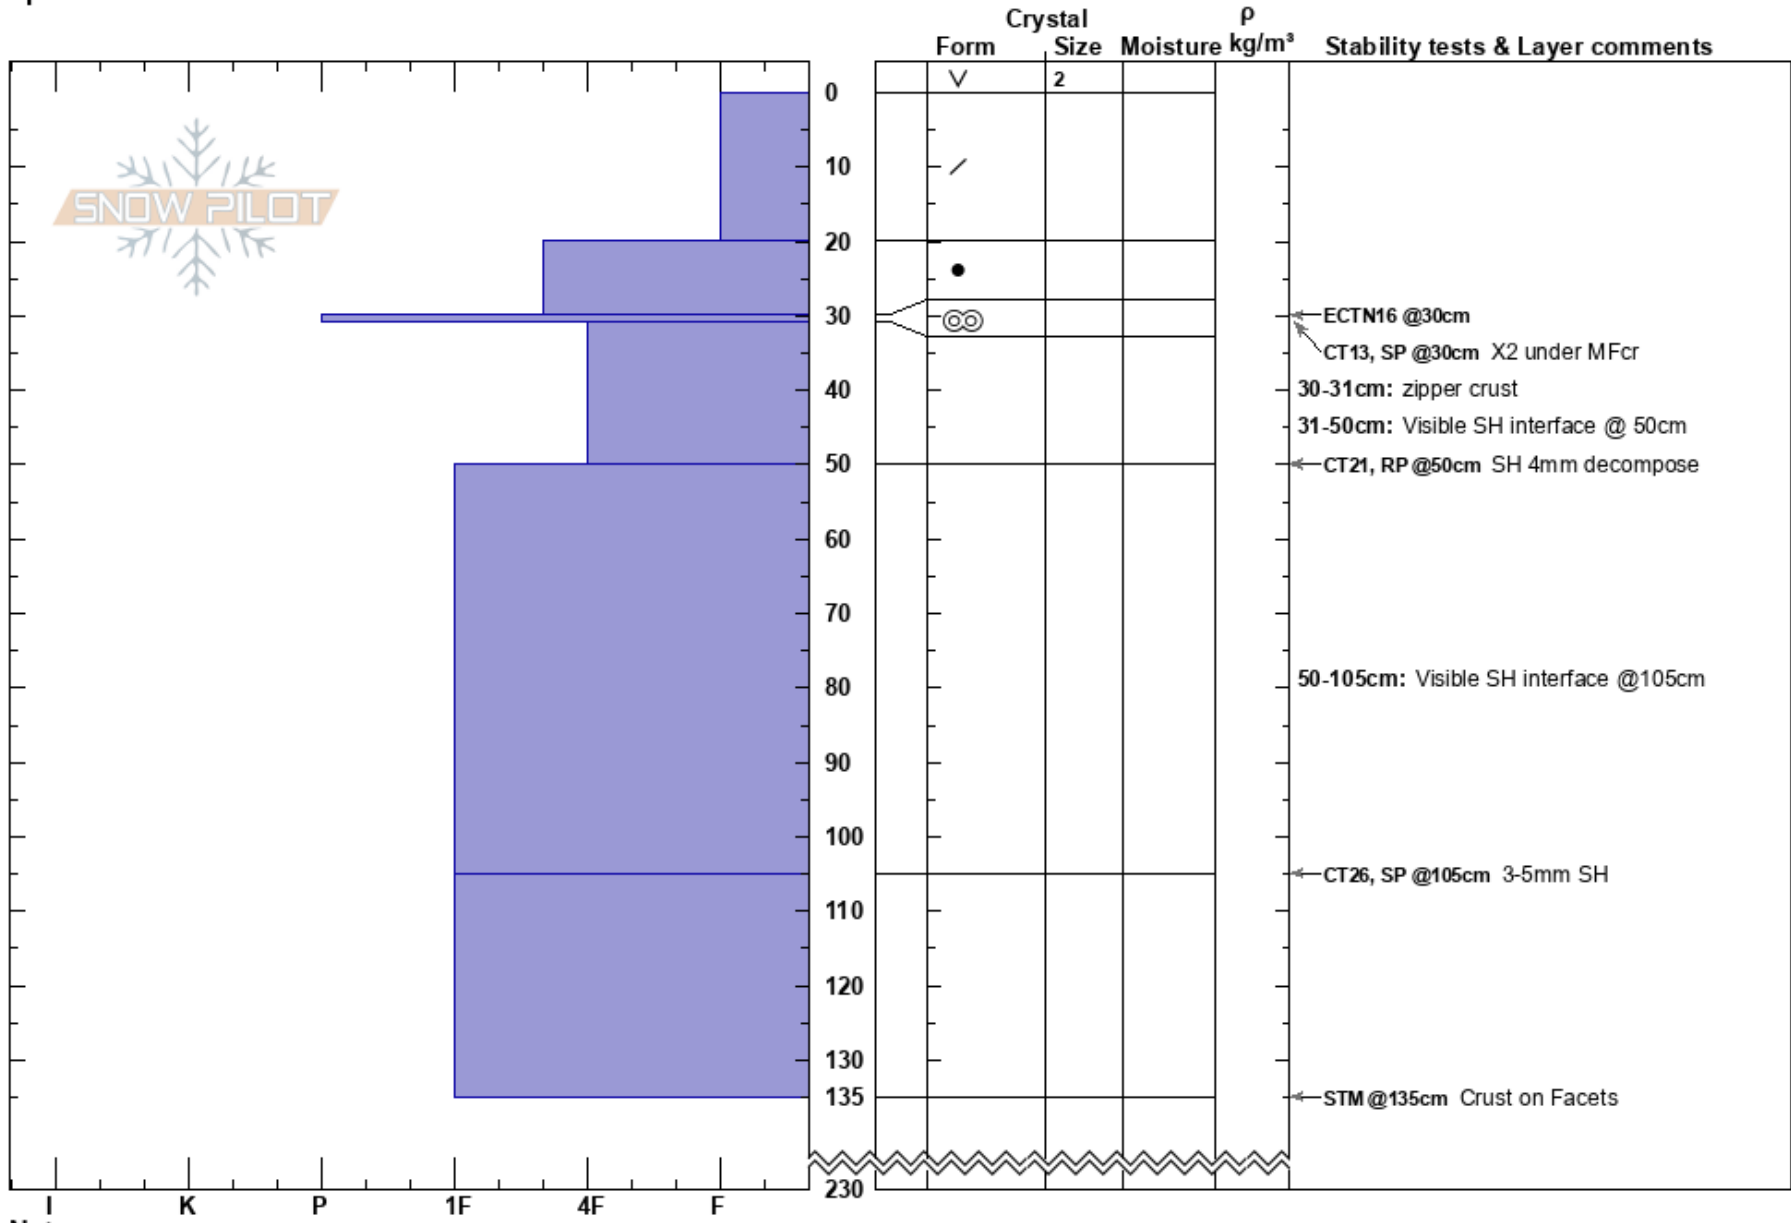

Bro Love Upper
 Monashee
 BC
 Elevation: 2130 m
 Aspect: S
 Specifics:

Anthony Cassell
 28/01/2023 - 12:10
 Co-ord: 51.06240N, -118.77993W
 Slope Angle: 35°
 Wind Loading:

Stability: **HS:230**
 Air Temperature: -12°C
 Sky Cover: CLR
 Precipitation: NO
 Wind: Calm

Layer Notes:
 30-31cm: zipper crust
 30-31cm: Problematic layer
 31-50cm: Visible SH interface @ 50cm
 50-105cm: Visible SH interface @105cm

Notes: Surface getting cooked by sun

Top 10 -15cm flaked off in test