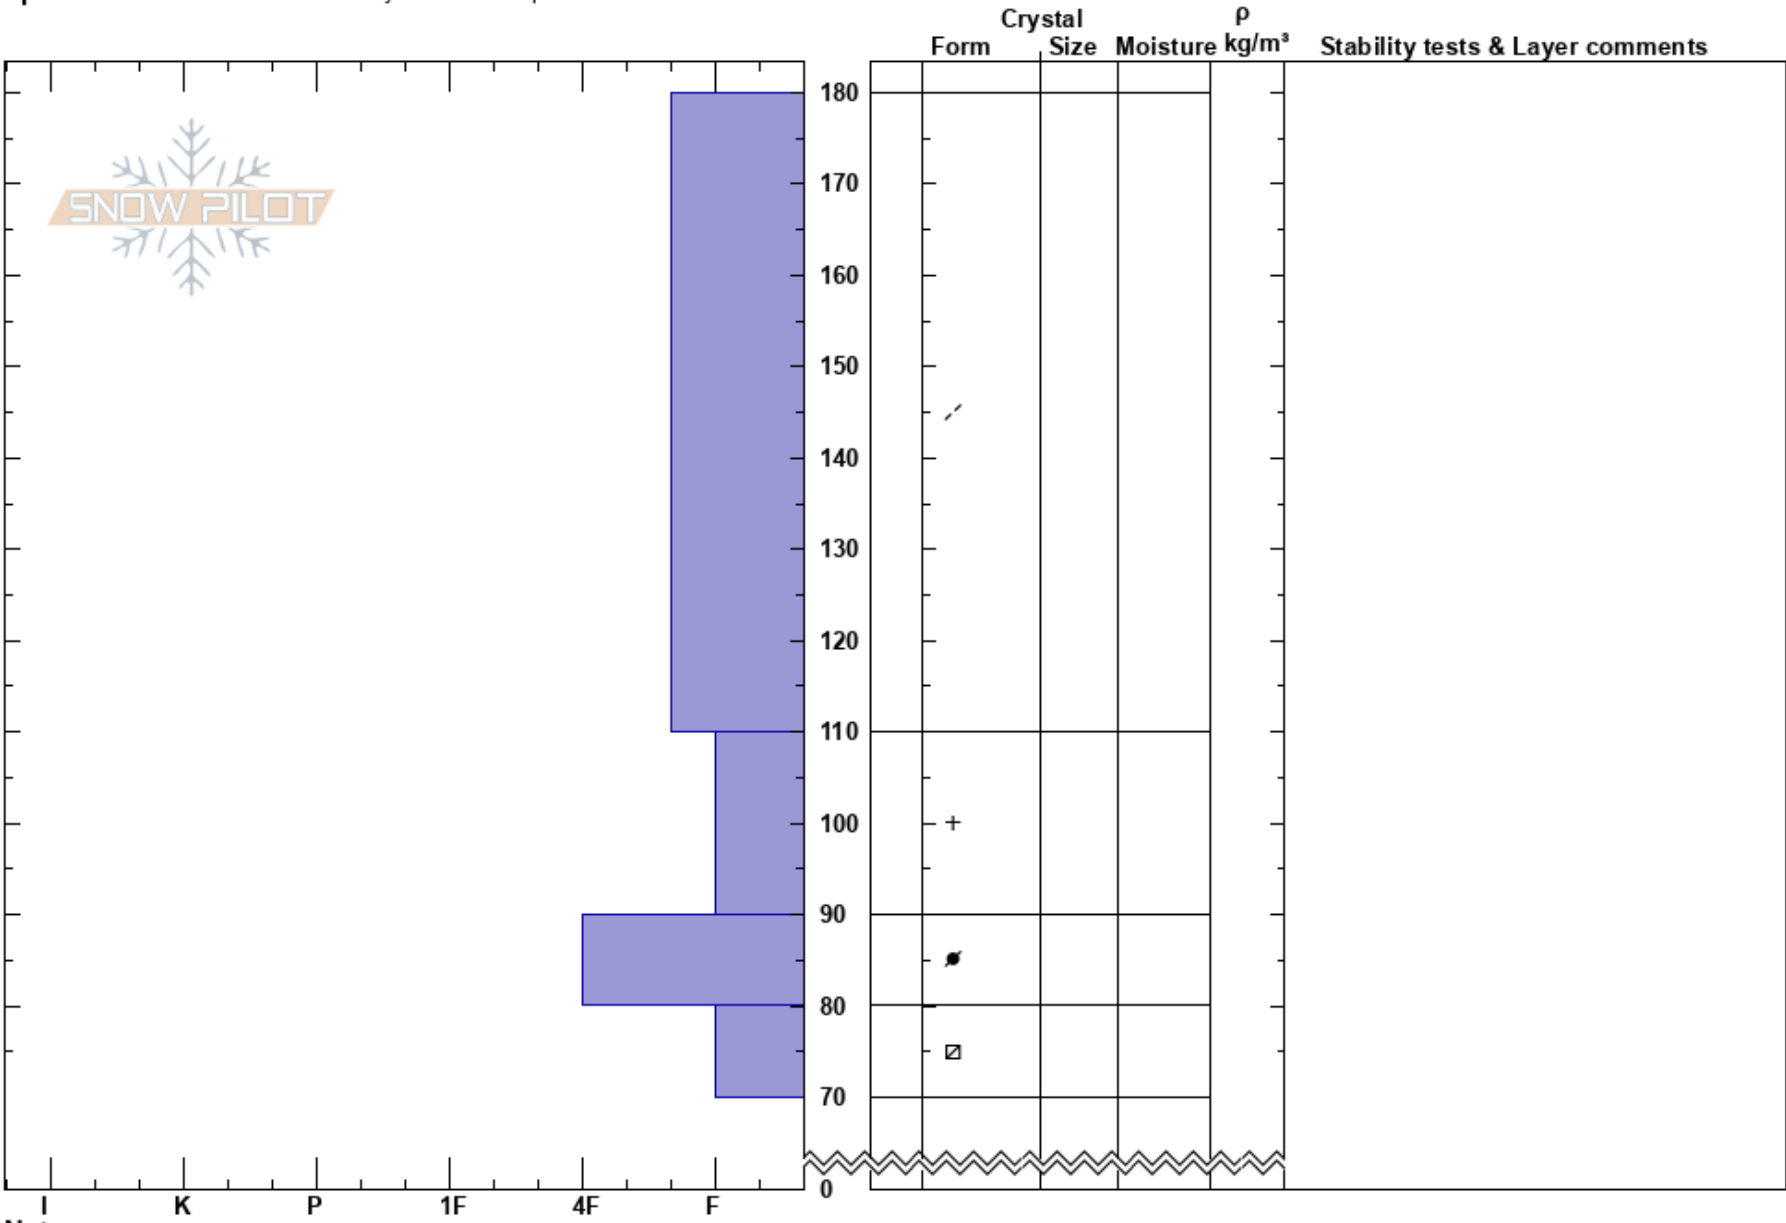

25 Short
Teton Range
WY
Elevation: 9893 ft
Aspect: 100°
Specifics: Recent avalanche activity on similar slopes

Gabrielle Antonioli
01/28/2023 - 12:00pm
Co-ord: 43.69487N, -110.79024W
Slope Angle: 39°
Wind Loading:

Stability:
Air Temperature:
Sky Cover:
Precipitation: S-1
Wind:
HS: 180
Layer Notes: 80-70cm: Problematic layer

Notes: Remote trigger