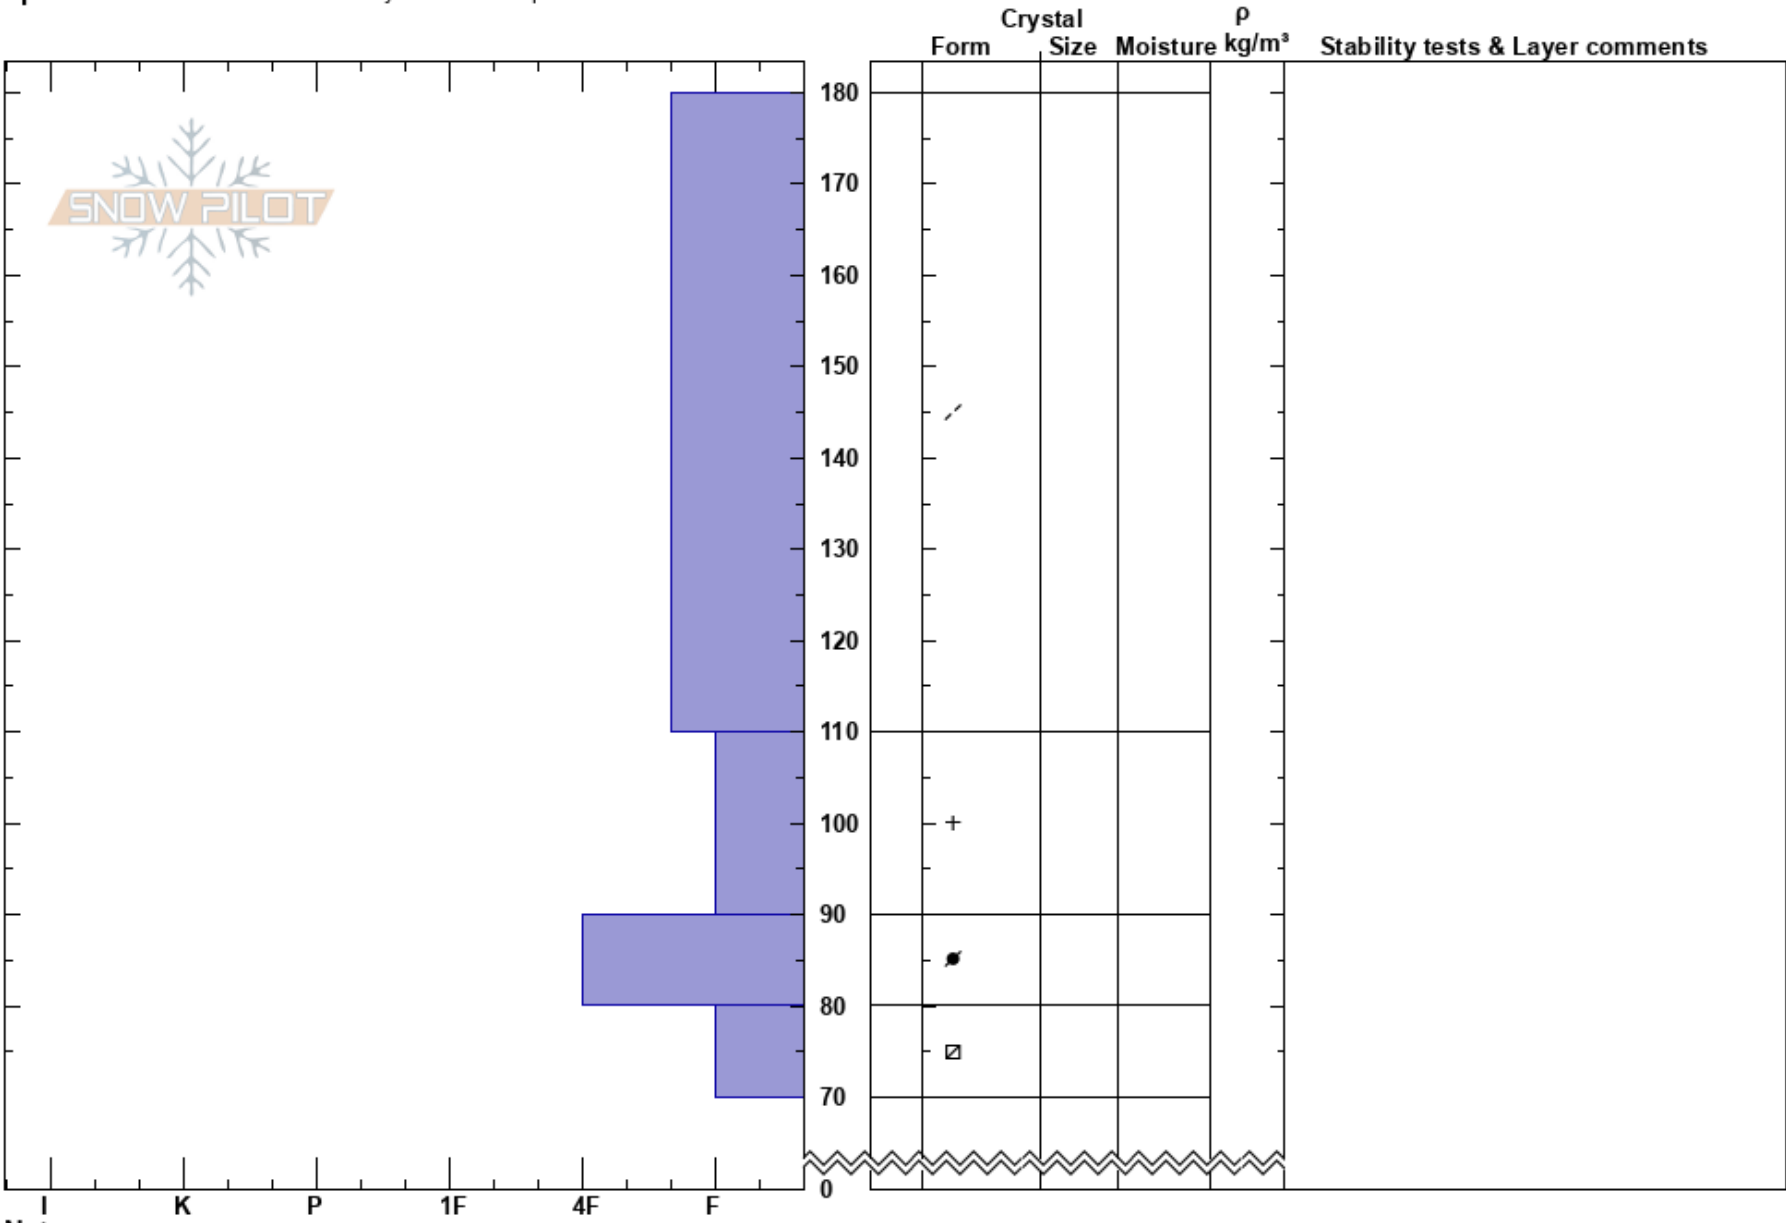

25 Short  
 Teton Range  
 WY  
**Elevation:** 9893 ft  
**Aspect:** 100°  
**Specifics:** Recent avalanche activity on similar slopes

Gabrielle Antonioli  
 01/28/2023 - 12:00pm  
**Co-ord:** 43.69487N, -110.79024W  
**Slope Angle:** 39°  
**Wind Loading:**

**Stability:**  
**Air Temperature:**  
**Sky Cover:**  
**Precipitation:** S-1  
**Wind:**

**HS:** 180  
**Layer Notes:**  
 80-70cm: Problematic layer

**Notes:** Remote trigger