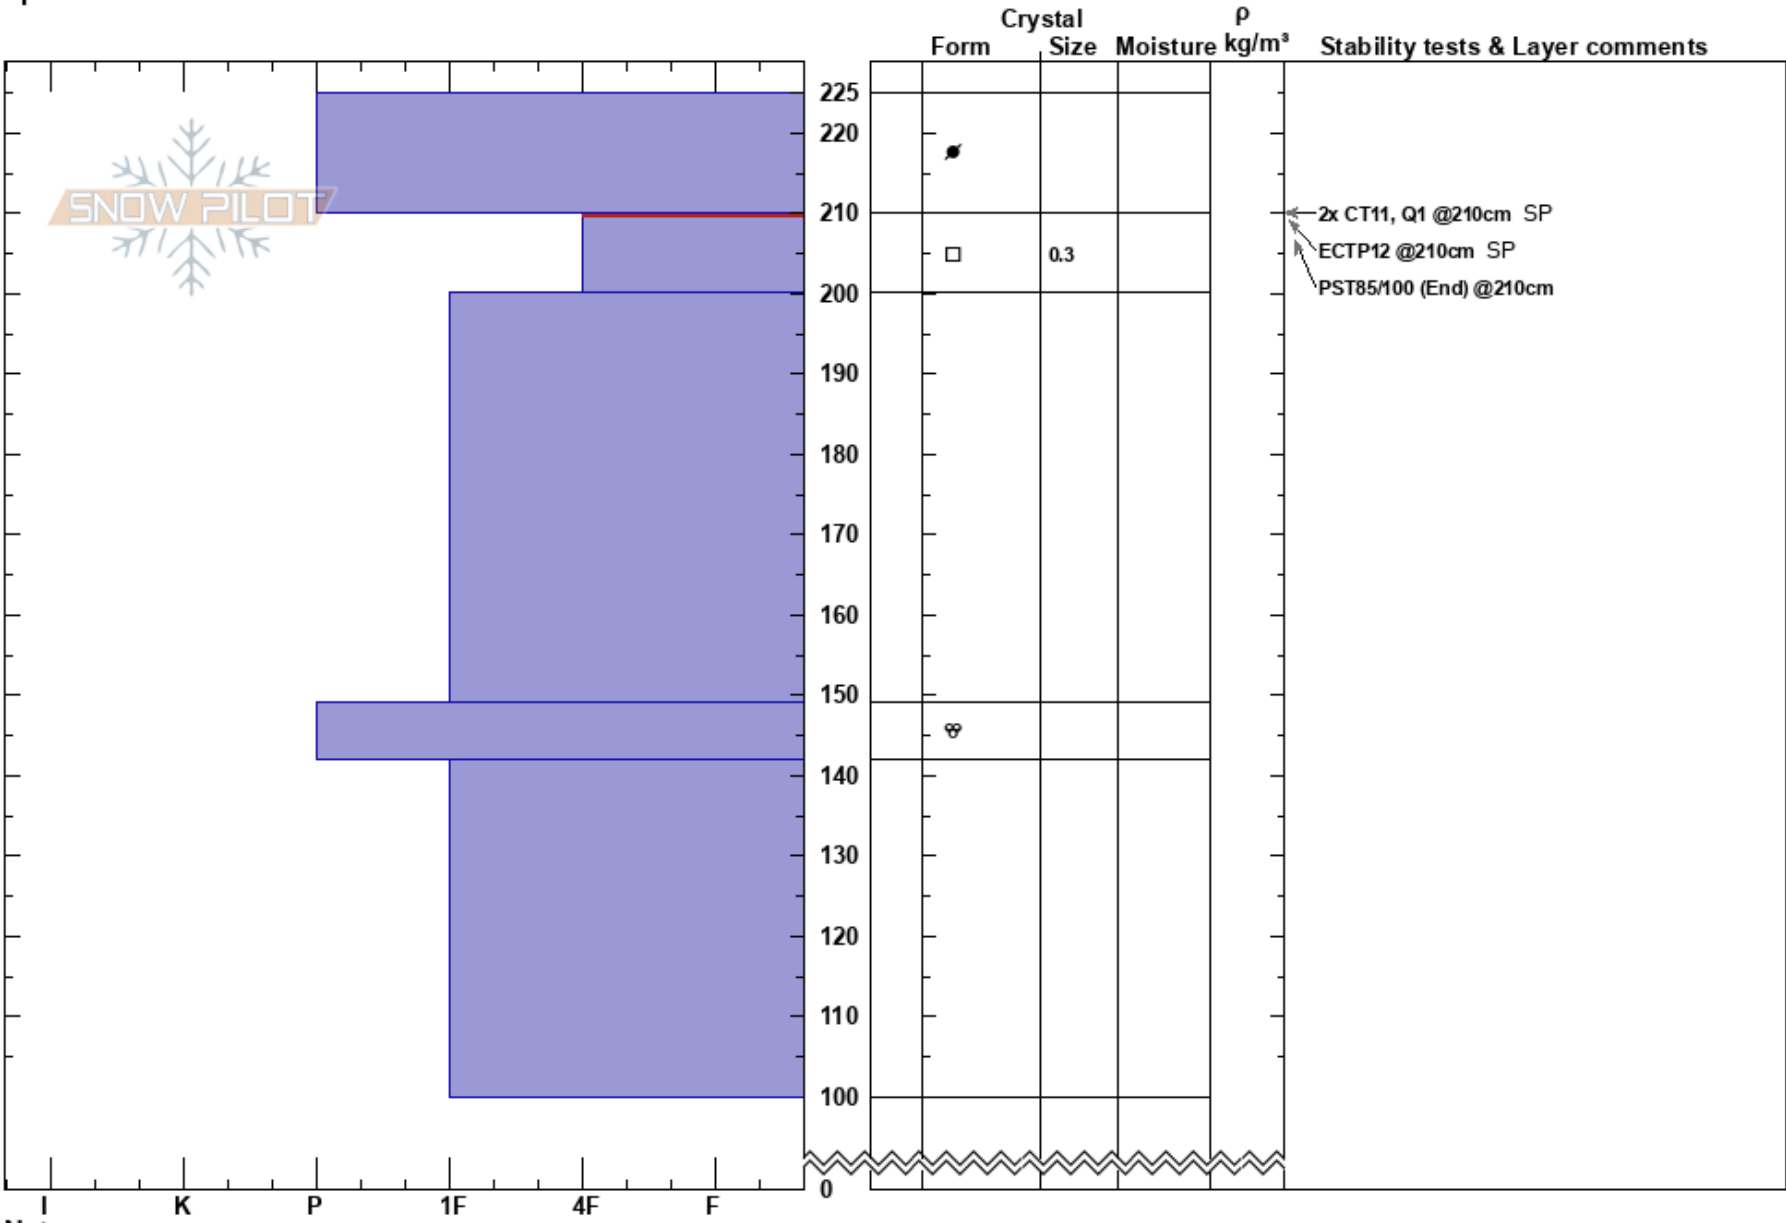

West Bowl Donner Peak
 Donner Pass Area
 CA
 Elevation: 7587 ft
 Aspect: 289°
 Specifics:

Jason Smith
 01/28/2023 - 2:30pm
 Co-ord: 39.30906N, -120.31651W
 Slope Angle: 23°
 Wind Loading: previous

Stability: Very Good
 Air Temperature:
 Sky Cover: CLR
 Precipitation: NO
 Wind: W Light Breeze

HS:225
 PF: 3
 PS: 1
 210-200cm: Problematic layer

Notes: Surprised by some test results at location.