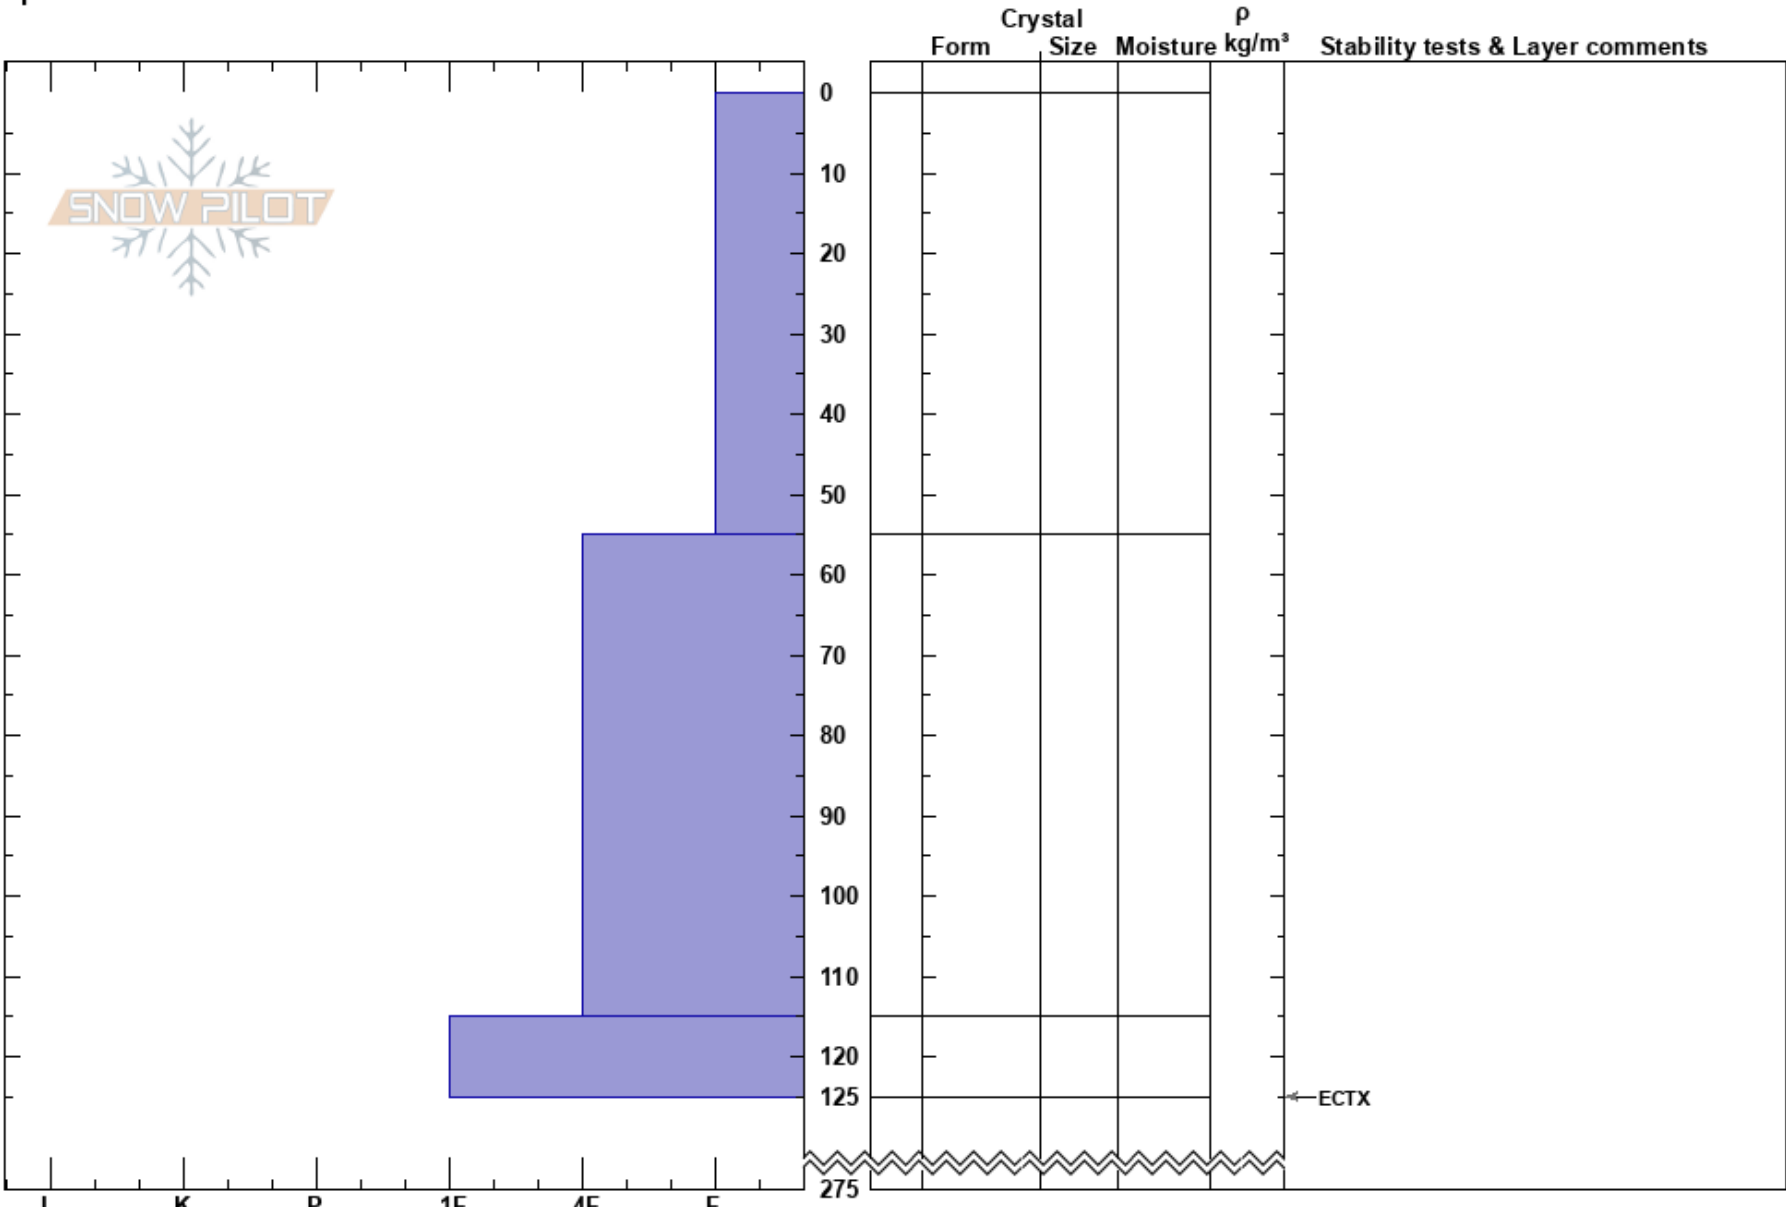

Silver Fork 8900' E
 Central Wasatch
 UT
 Elevation: 8883 ft
 Aspect: 87°
 Specifics:

Jacob Wright
 01/28/2023 - 4:00pm
 Co-ord: 40.62136N, -111.62189W
 Slope Angle: 26°
 Wind Loading: yes

Stability:
 Air Temperature: 17°F
 Sky Cover: OVC
 Precipitation: S1
 Wind: W Light Breeze

HS:275
 Layer Notes:
 0-55cm: Problematic layer

Notes: ECTX