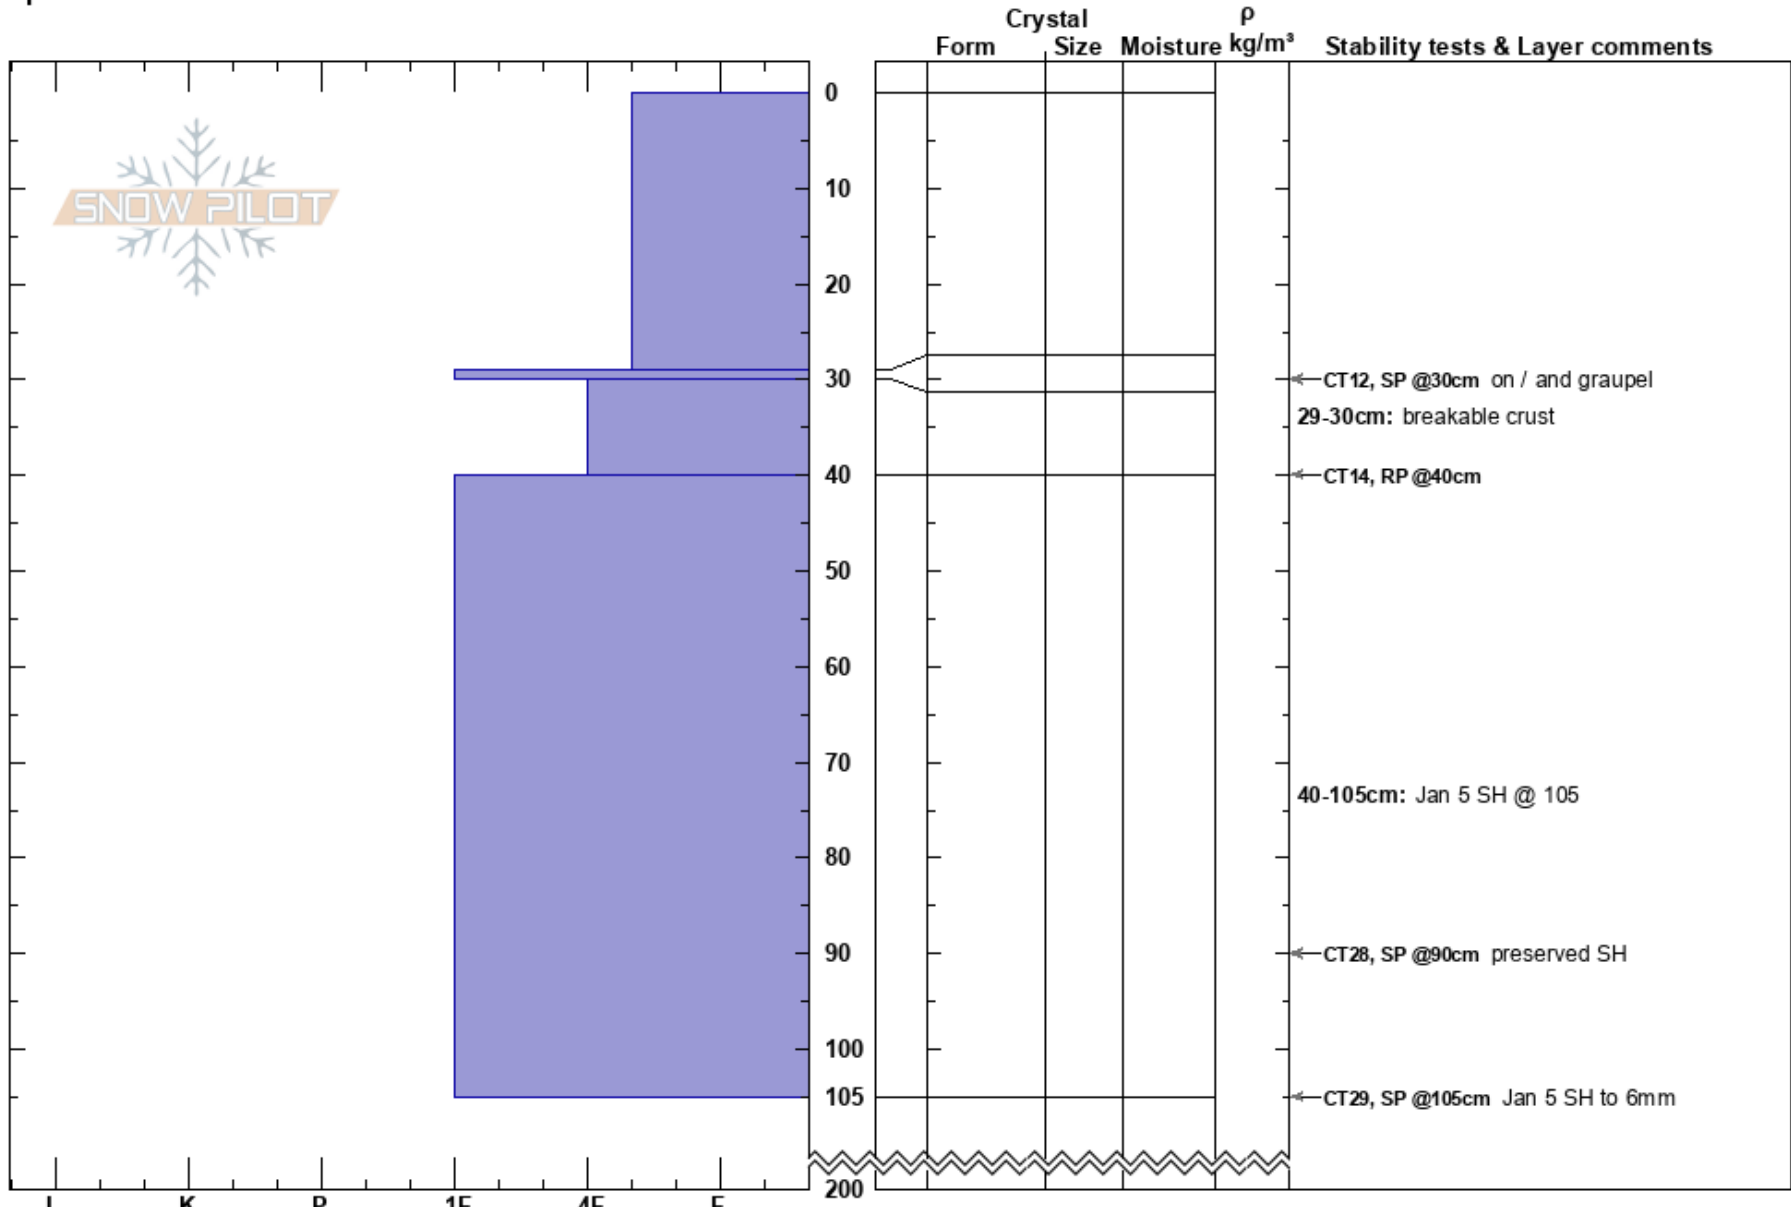

Cat Nap
 Monashee
 BC
 Elevation: 1873 m
 Aspect: SW
 Specifics:

heather allen
 28/01/2023 - 14:00
 Co-ord: 51.05339N, -118.78890W
 Slope Angle: 30°
 Wind Loading:

Stability:
 Air Temperature: -10°C
 Sky Cover: CLR
 Precipitation: NO
 Wind: Calm

HS:200
 Layer Notes:
 29-30cm: breakable crust
 40-105cm: Jan 5 SH @ 105

Notes: Found well preserved SH at about 90 and 105cms deep, both showing SP results.