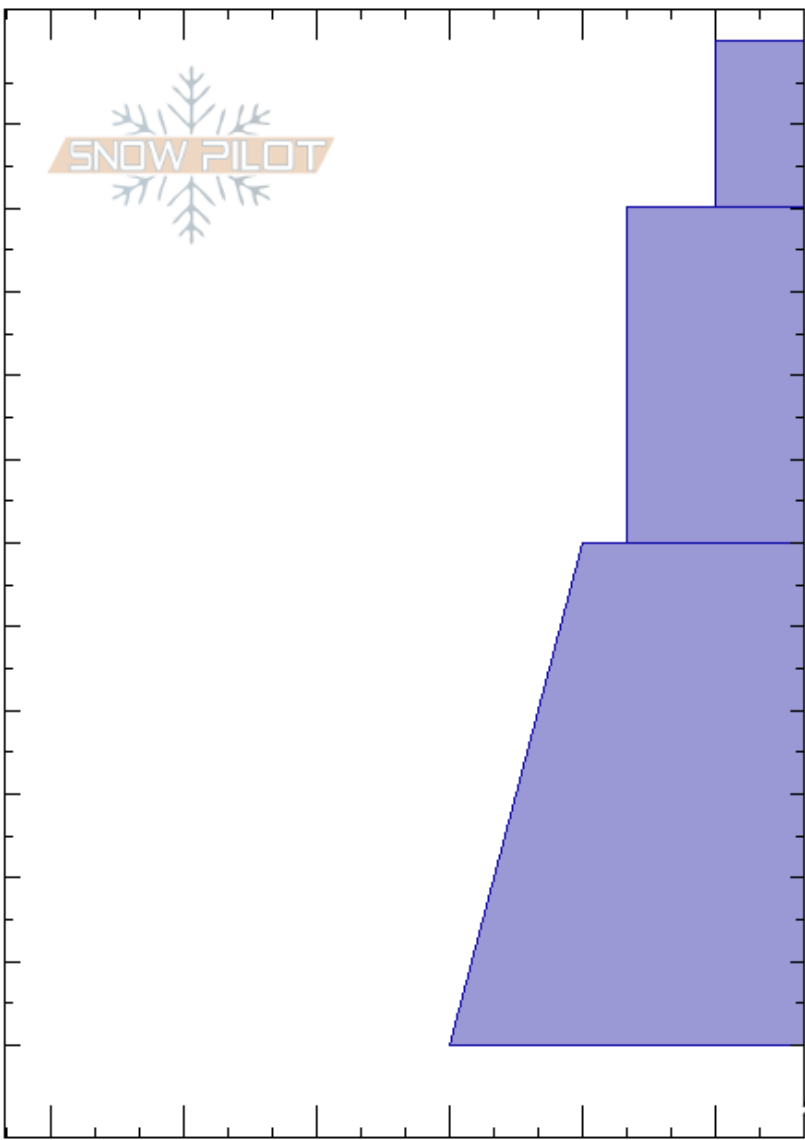

Wasteland
 Chugach Range
 AK
 Elevation: 4354 ft
 Aspect: SE
 Specifics:

George Creighton
 01/28/2023 - 11:00am
 Co-ord: 61.01446N, -148.73694W
 Slope Angle: 20°
 Wind Loading: no

Stability:
 Air Temperature: 1°C
 Sky Cover: CLR
 Precipitation: NO
 Wind: Calm

HS:480
 PF: 30
 PS: 10
 Layer Notes:

Height (ft)	Crystal		Moisture	ρ kg/m ³	Stability tests & Layer comments
	Form	Size			
0 - 10	∇				
10 - 20	+				
20 - 60	/				
60 - 120					
120 - 480					← ECTX no visible weak