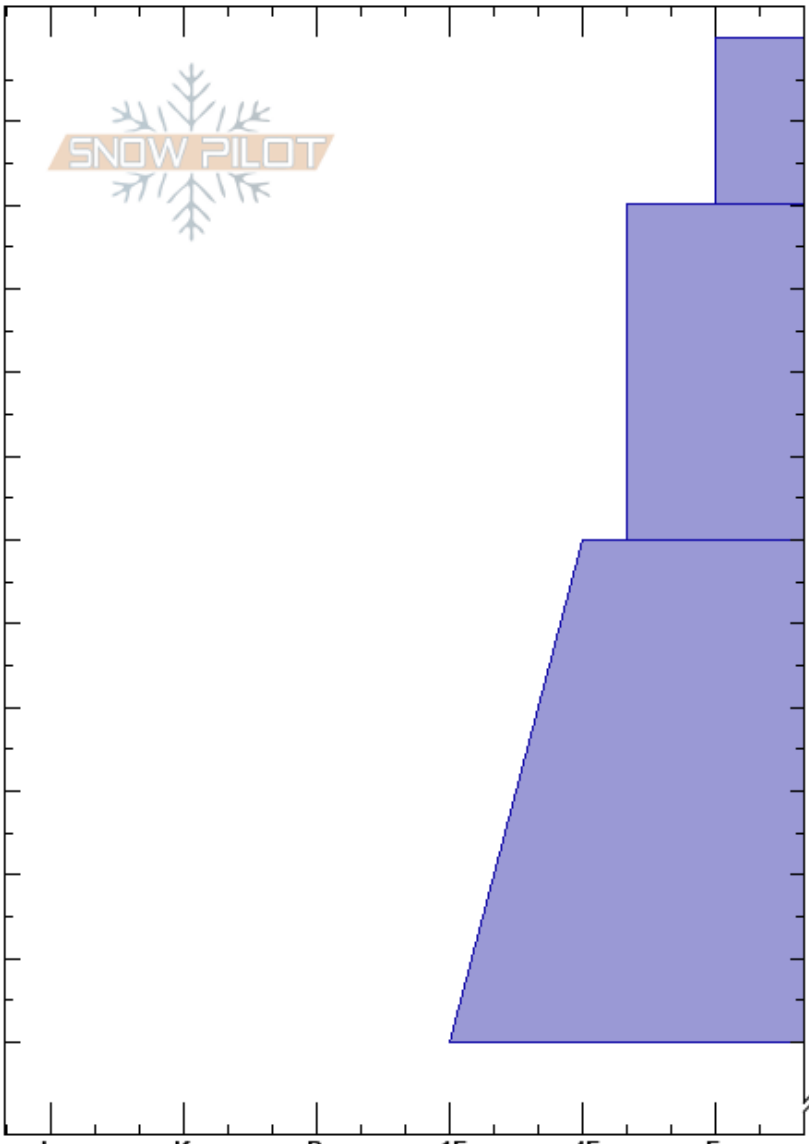

Wasteland
 Chugach Range
 AK
 Elevation: 4354 ft
 Aspect: SE
 Specifics:

George Creighton
 01/28/2023 - 11:00am
 Co-ord: 61.01446N, -148.73694W
 Slope Angle: 20°
 Wind Loading: no

Stability:
 Air Temperature: 1°C
 Sky Cover: CLR
 Precipitation: NO
 Wind: Calm

HS:480
 PF: 30
 PS: 10
 Layer Notes:

| Depth (m) | Crystal | | Moisture | ρ kg/m ³ | Stability tests & Layer comments |
|-----------|---------|------|----------|-----------------------------|----------------------------------|
| | Form | Size | | | |
| 0 | ∇ | | | | |
| 10 | + | | | | |
| 20 | | | | | |
| 30 | | | | | |
| 40 | / | | | | |
| 50 | | | | | |
| 60 | | | | | |
| 70 | | | | | |
| 80 | | | | | |
| 90 | | | | | |
| 100 | | | | | |
| 110 | | | | | |
| 120 | | | | | ← ECTX no visible weak |
| 480 | | | | | |