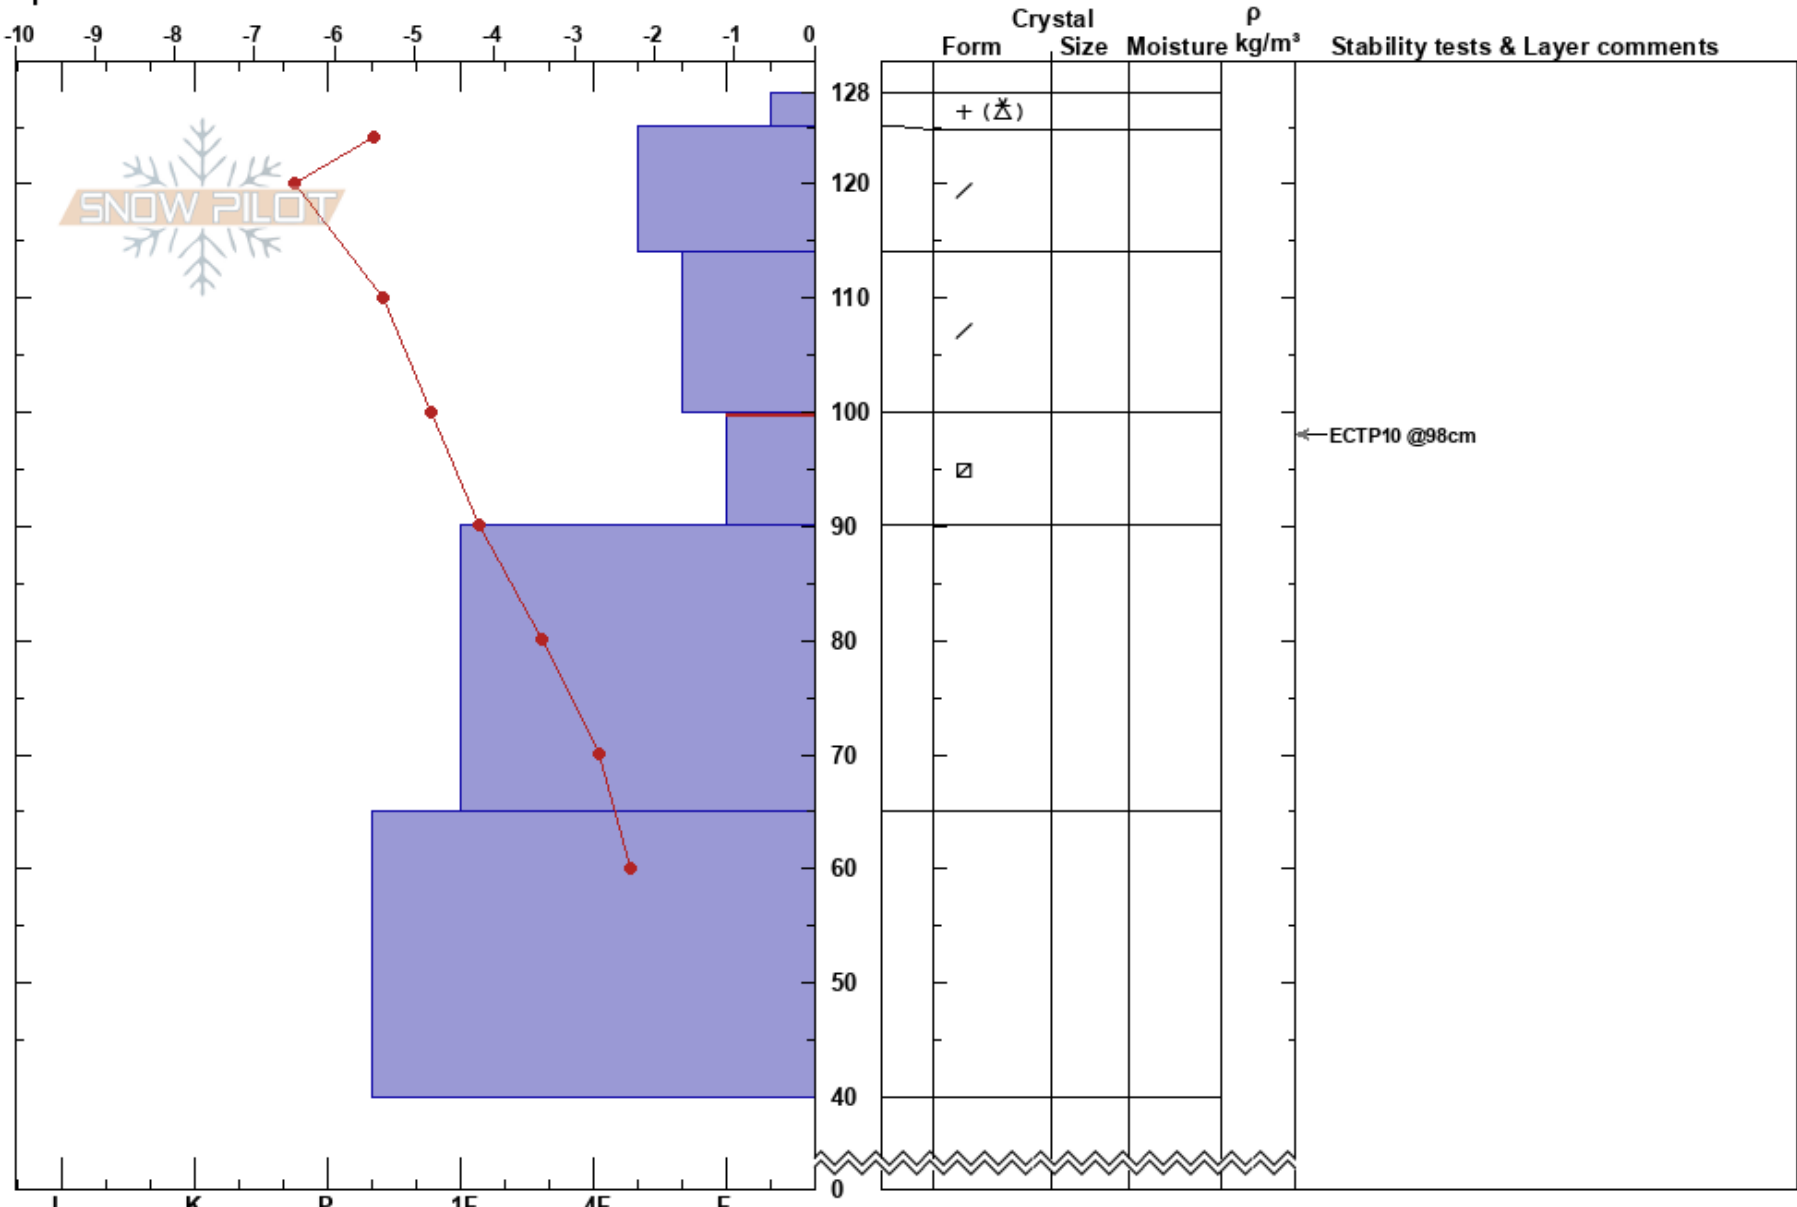

Beaver Envy  
 Bear River Range  
 UT  
 Elevation: 8299 ft  
 Aspect: W  
 Specifics:

paige pagnucco  
 01/28/2023 - 1:00pm  
 Co-ord: 41.98401N, -111.51394W  
 Slope Angle: 22°  
 Wind Loading: yes

Stability:  
 Air Temperature: -7°C  
 Sky Cover: OVC  
 Precipitation: S1  
 Wind: W Moderate

HS: 128  
 Layer Notes:  
 100-90cm: Problematic layer

Notes: