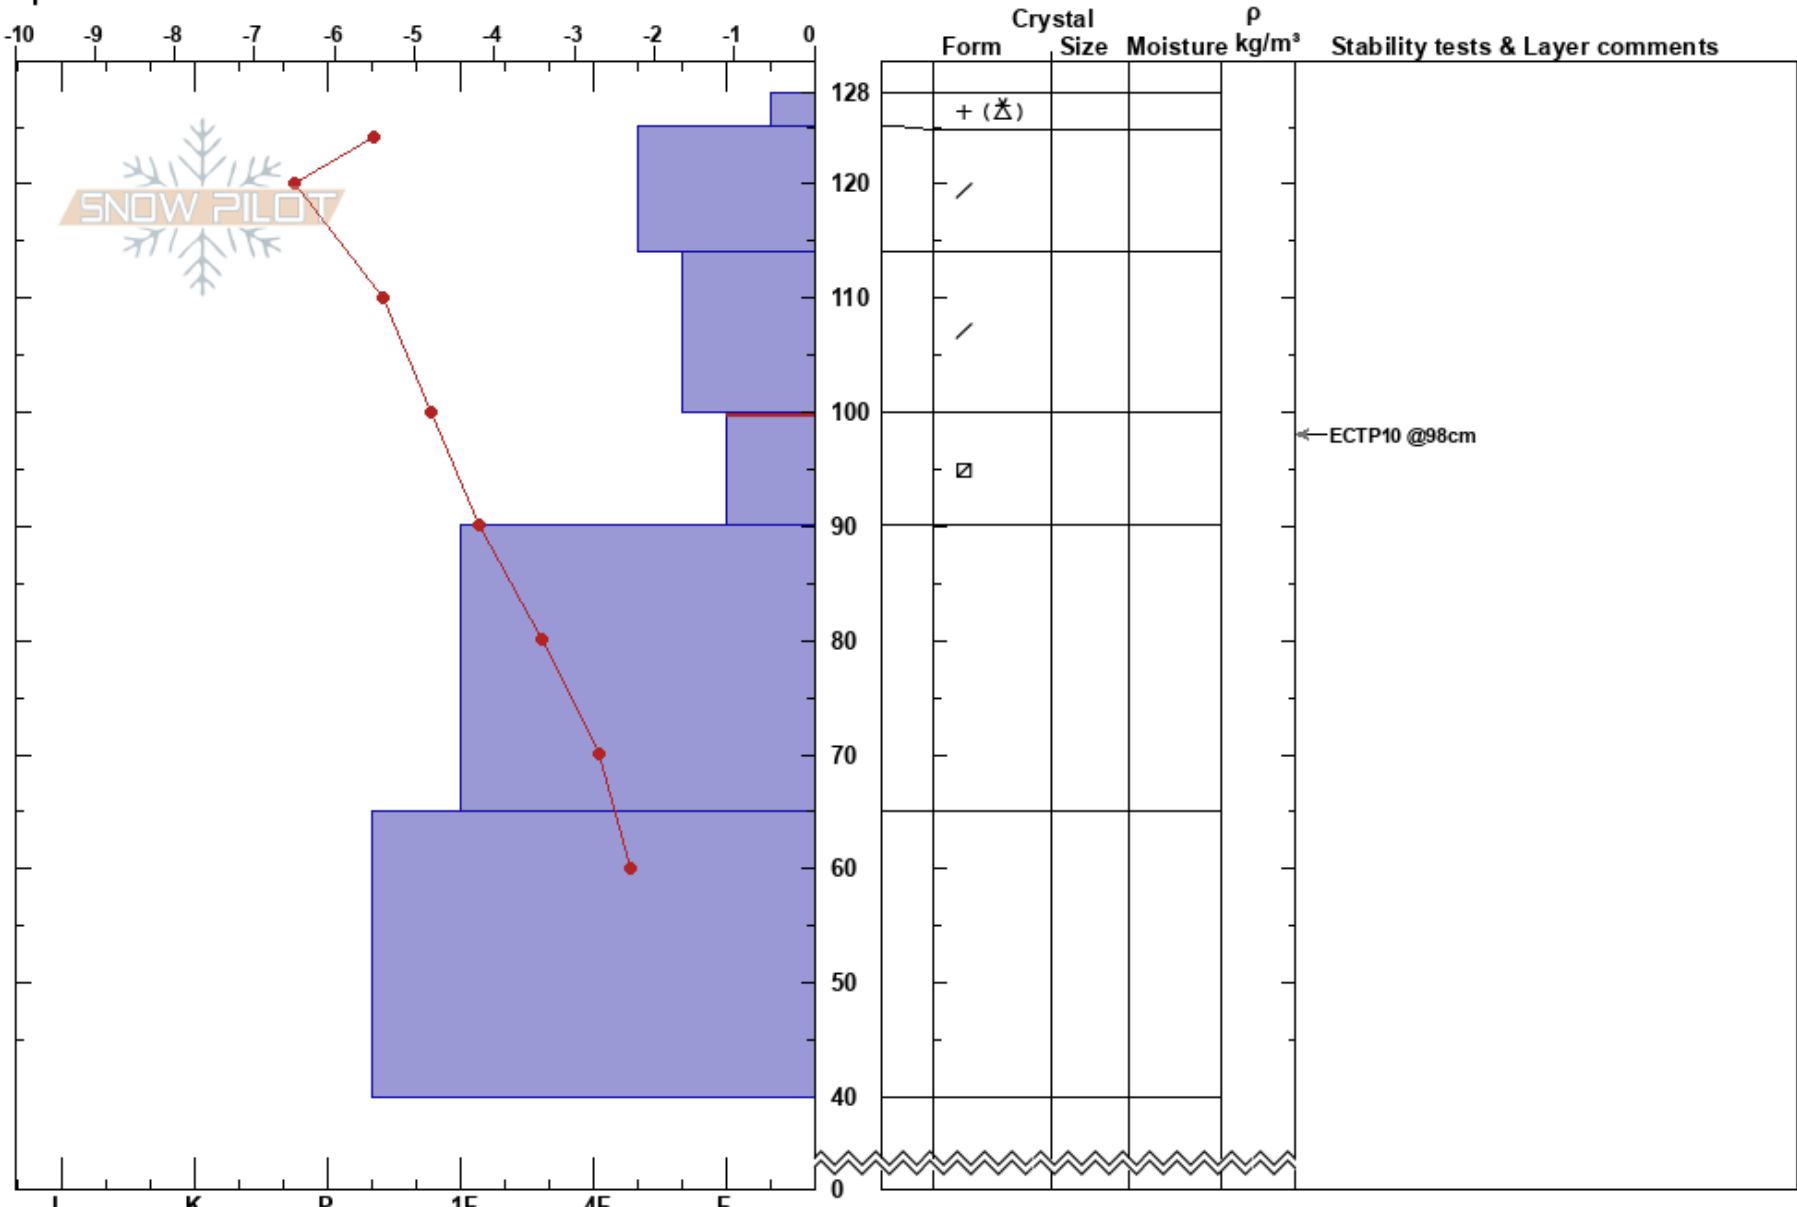

Beaver Envy
 Bear River Range
 UT
 Elevation: 8299 ft
 Aspect: W
 Specifics:

paige pagnucco
 01/28/2023 - 1:00pm
 Co-ord: 41.98401N, -111.51394W
 Slope Angle: 22°
 Wind Loading: yes

Stability:
 Air Temperature: -7°C
 Sky Cover: OVC
 Precipitation: S1
 Wind: W Moderate

HS: 128
 Layer Notes:
 100-90cm: Problematic layer

Notes: