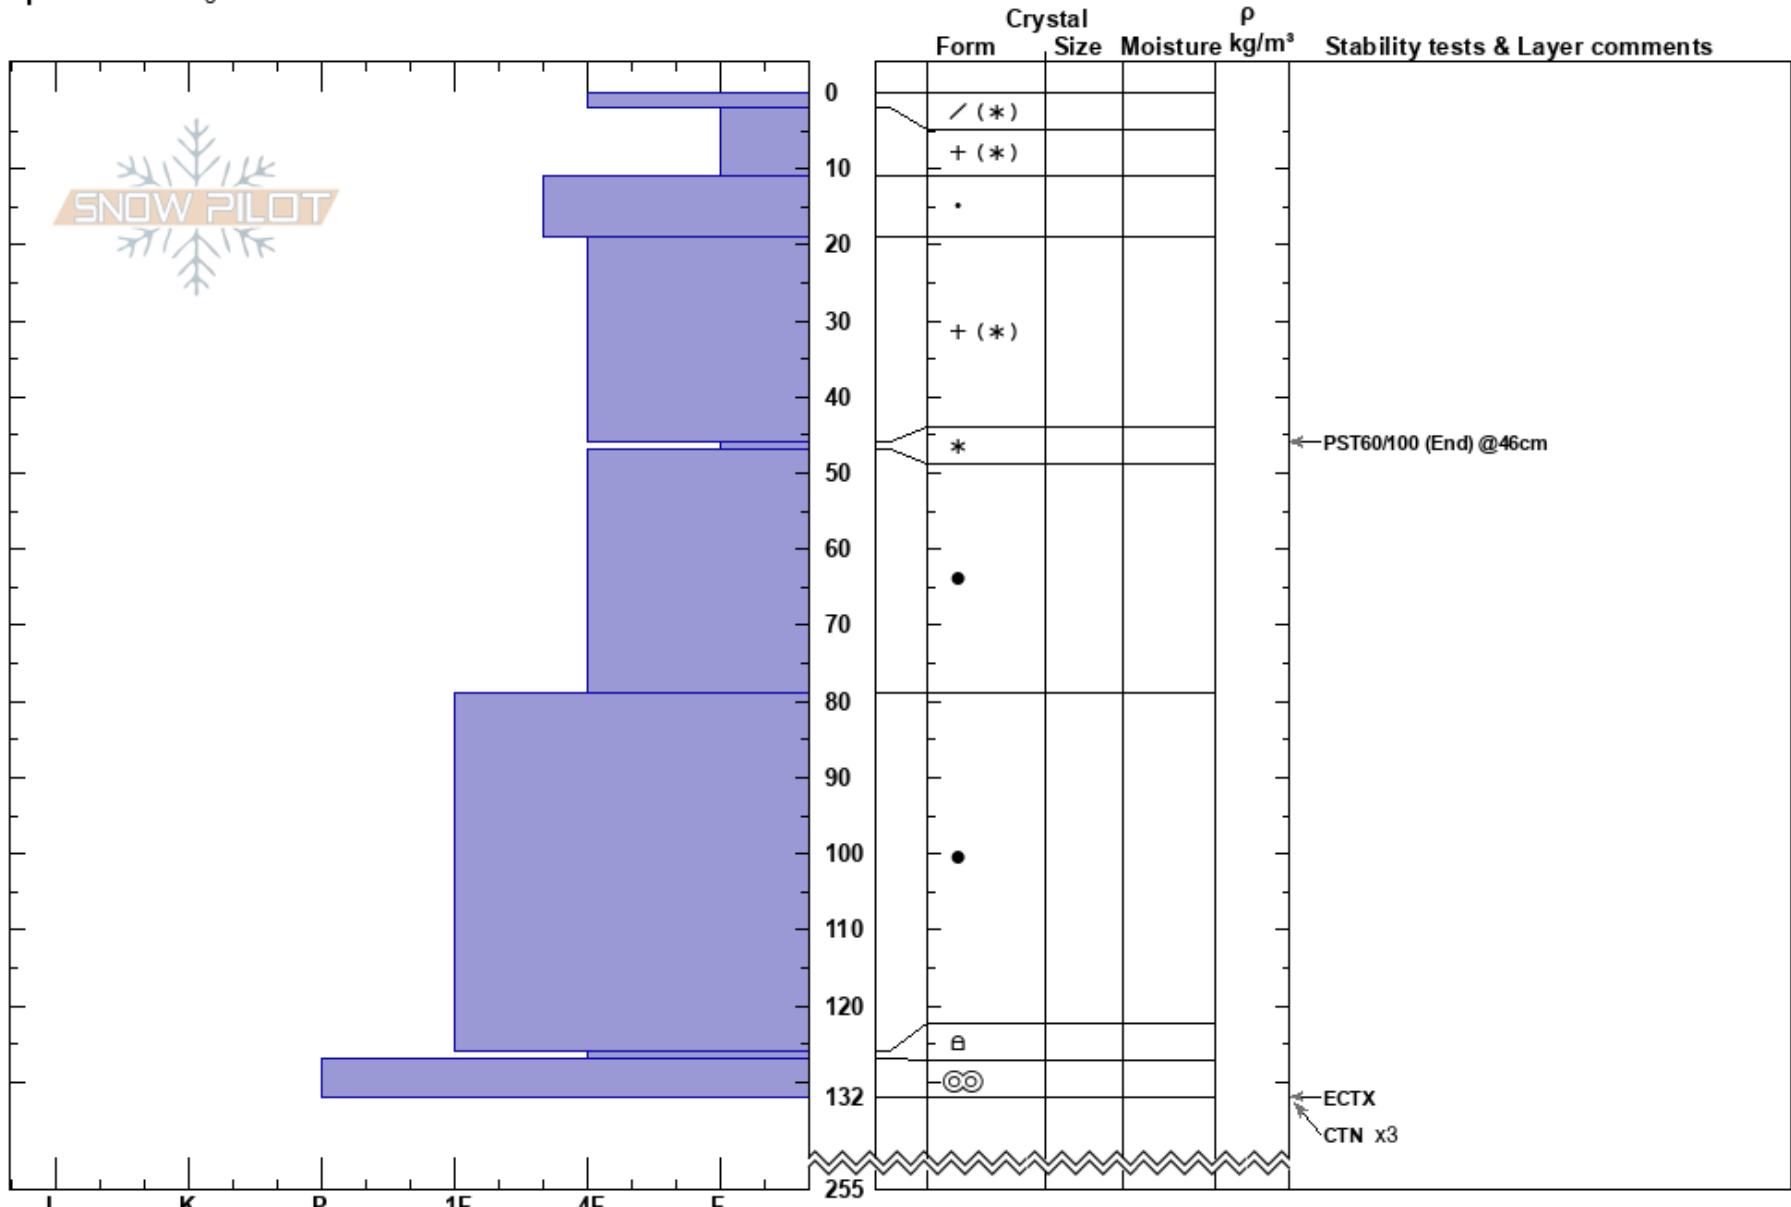

Palisades Knob PWL  
 Chugach Range  
 AK  
 Elevation: 3100 ft  
 Aspect: NW  
 Specifics: Pit dug in a Ski Area

Adam Smith  
 01/27/2023 - 2:00pm  
 Co-ord:  
 Slope Angle: 42°  
 Wind Loading:

Stability:  
 Air Temperature: 26°F  
 Sky Cover: FEW  
 Precipitation: NO  
 Wind: Calm

HS:255 Layer Notes:

**Notes:** This pit was deliberately dug below the 11/22/22 PWL Avalanche that was shot down in Palisades on 1/1/23. Inspecting the 11/22 crust...what is the crust doing now?