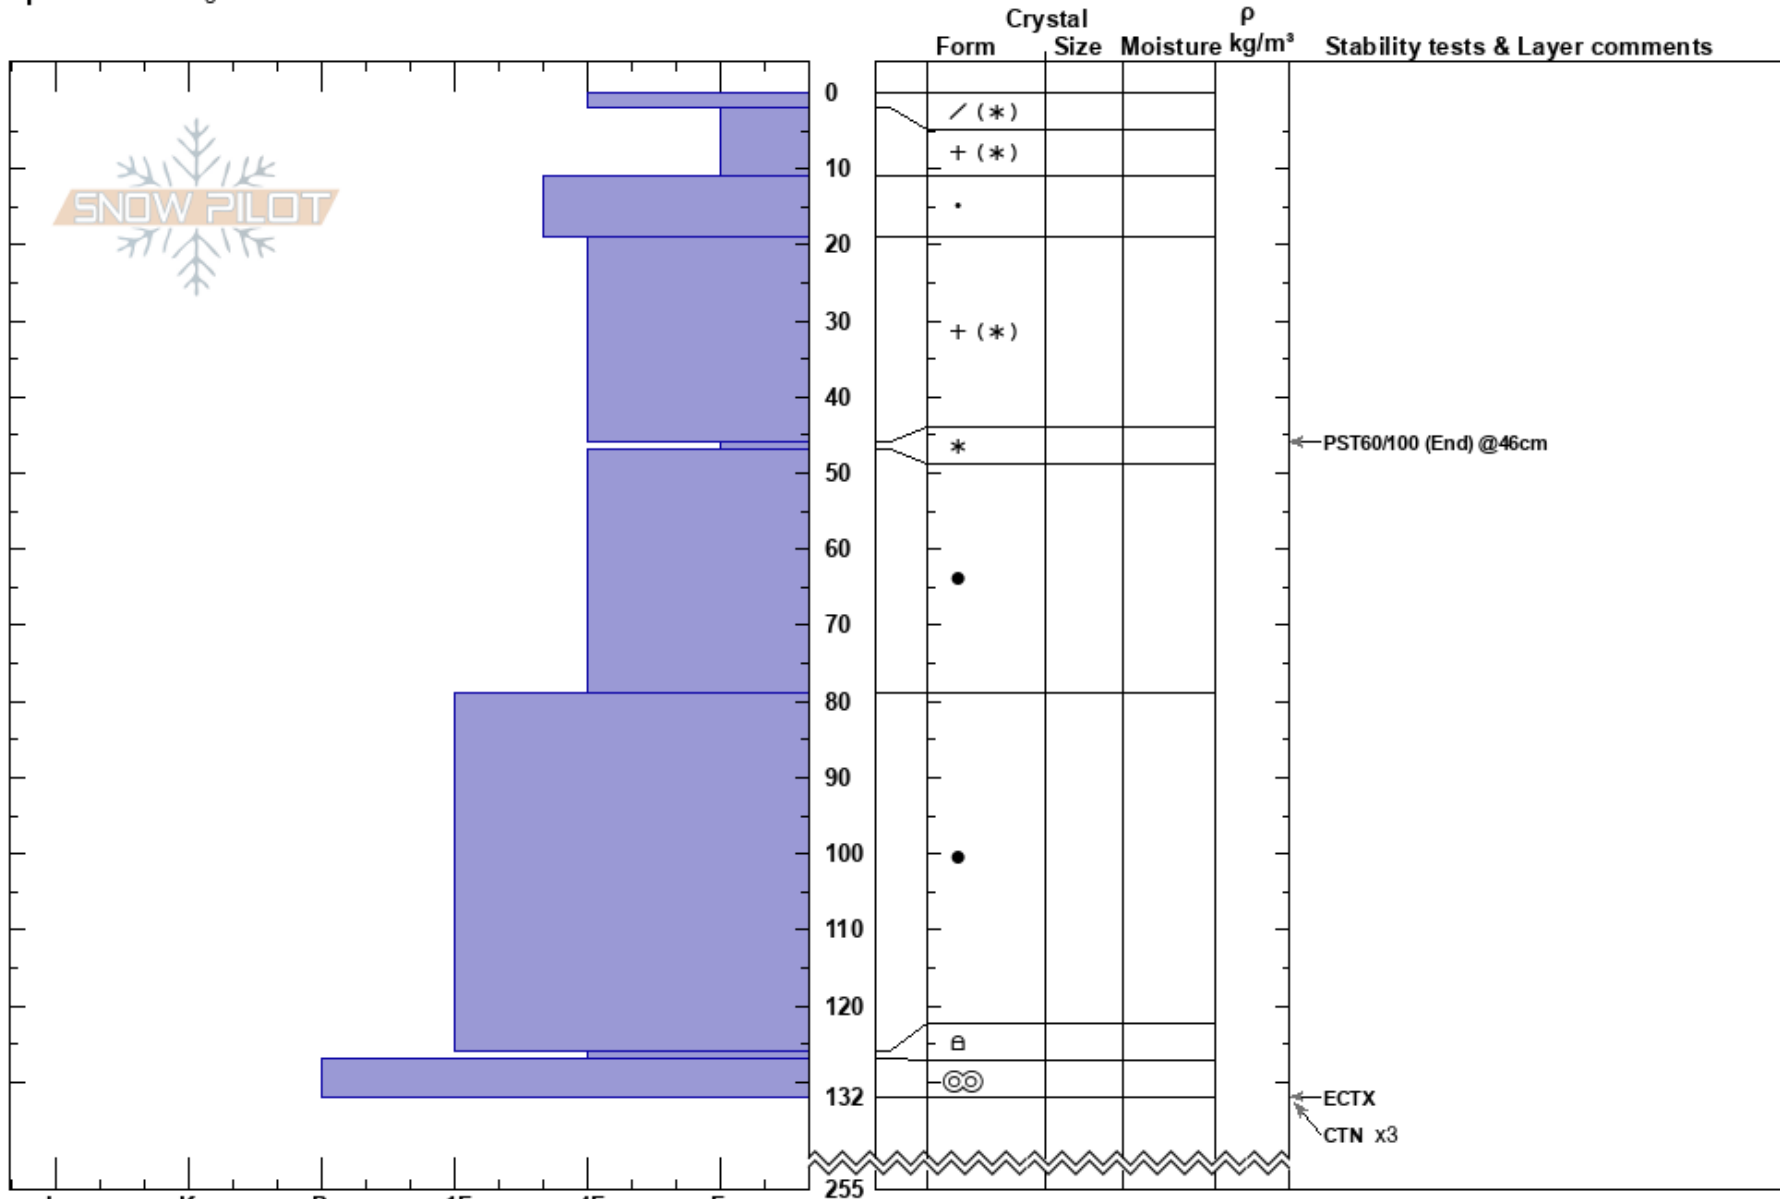

AK

Co-ord:

Sky Cover: FEW

Elevation: 3100 ft

Slope Angle: 42°

Precipitation: NO

Aspect: NW

Wind Loading:

Wind: Calm

Specifics: Pit dug in a Ski Area

Notes: This pit was deliberately dug below the 11/22/22 PWL Avalanche that was shot down in Palisades on 1/1/23. Inspecting the 11/22 crust...what is the crust doing now?