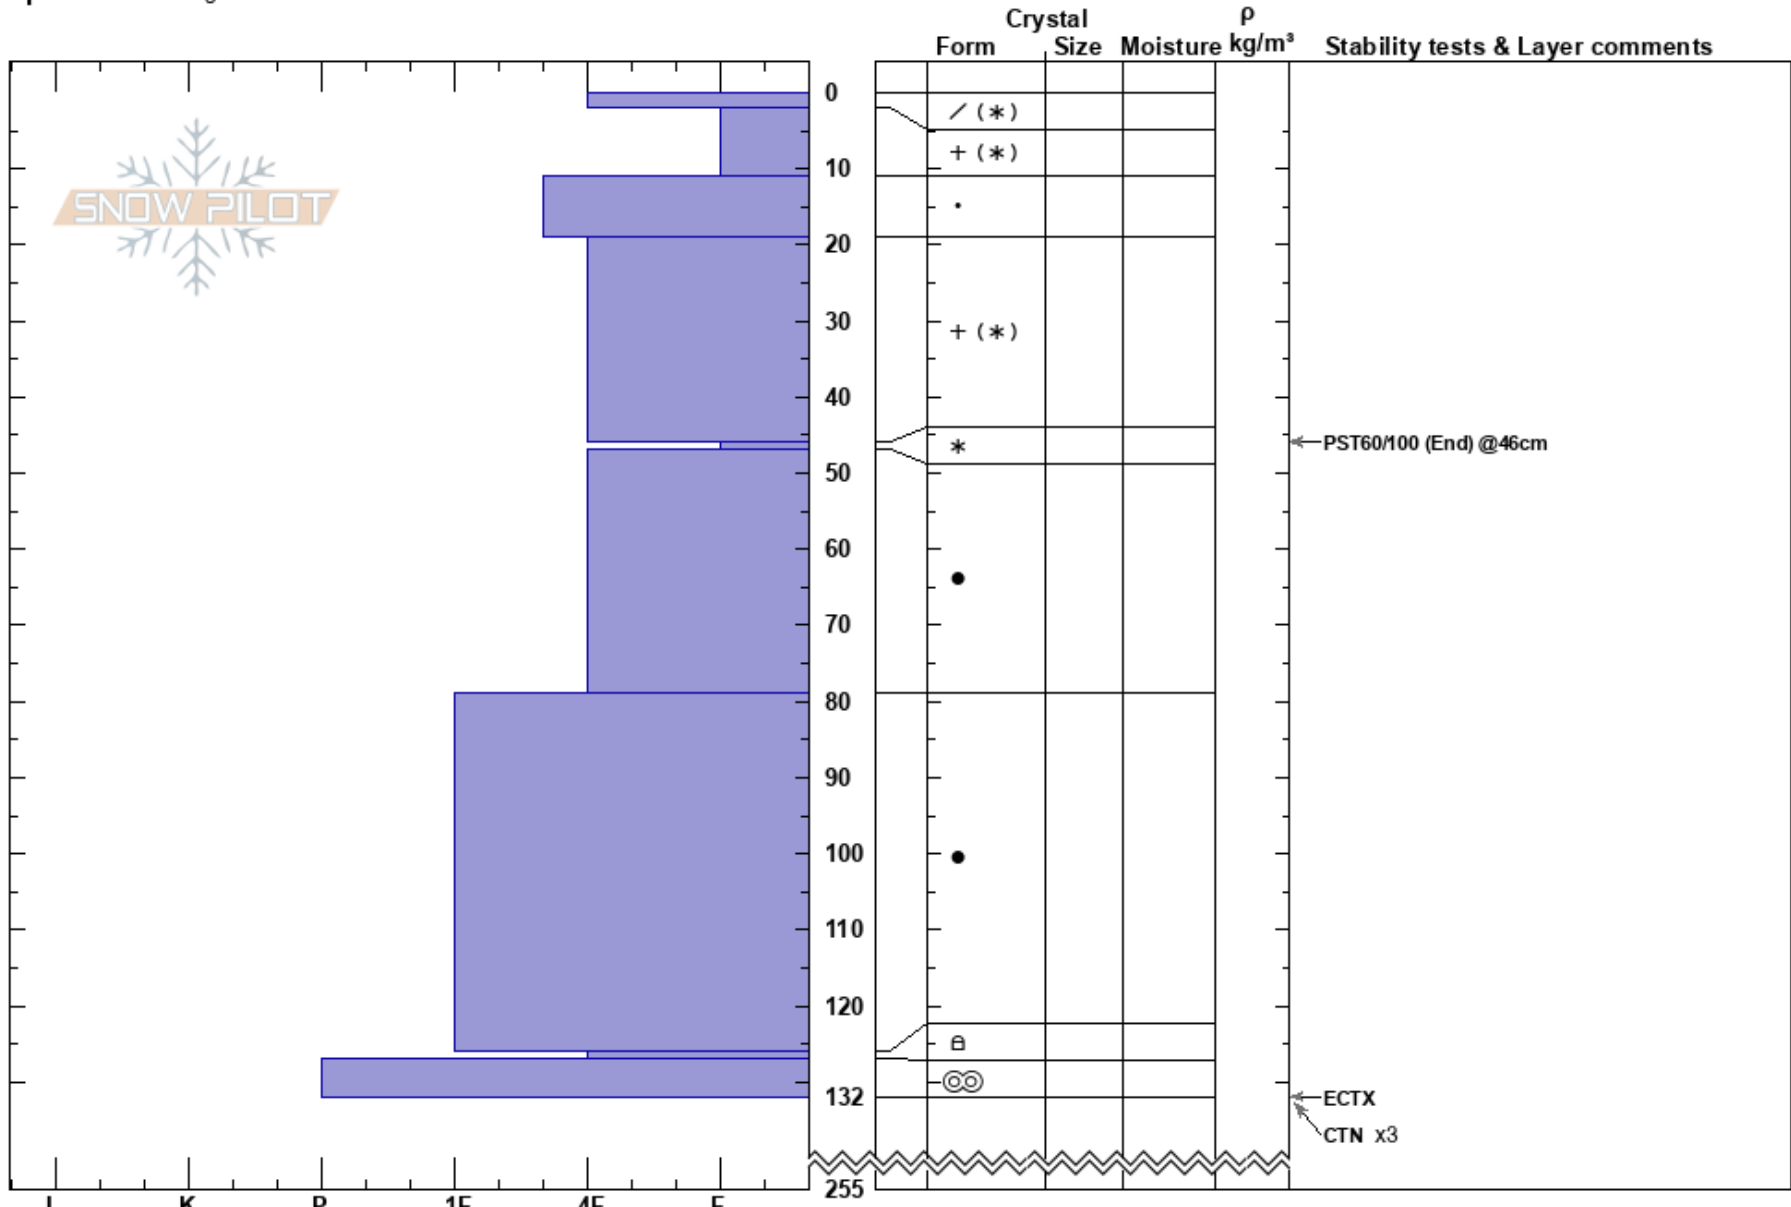

AK

Co-ord:

Sky Cover: FEW

Elevation: 3100 ft

Slope Angle: 42°

Precipitation: NO

Aspect: NW

Wind Loading:

Wind: Calm

Specifics: Pit dug in a Ski Area

Notes: This pit was deliberately dug below the 11/22/22 PWL Avalanche that was shot down in Palisades on 1/1/23. Inspecting the 11/22 crust...what is the crust doing now?