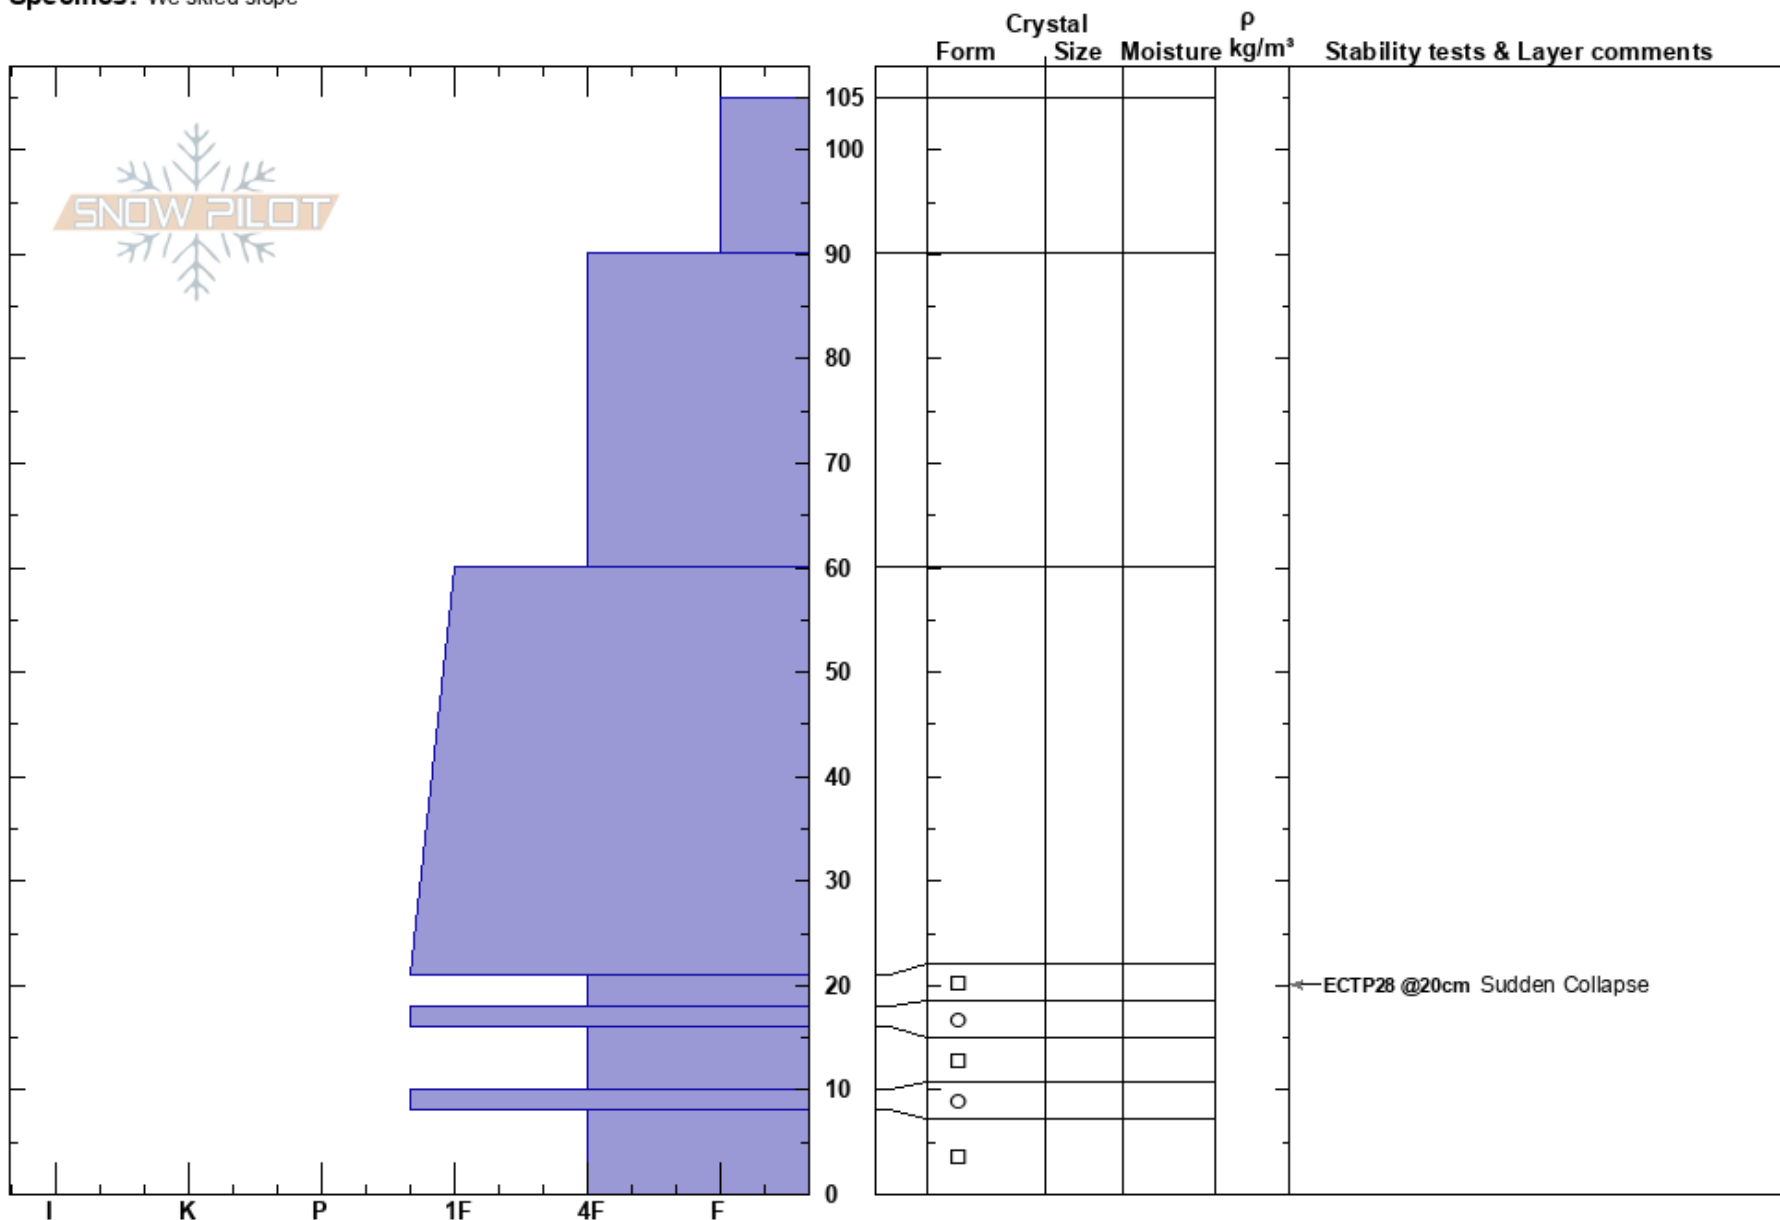

Viga Beam Bowl
 Kachina Peaks
 AZ
Elevation: 9195 ft
Aspect: 62°
Specifics: We skied slope

Troy Marino
 01/28/2023 - 1:30pm
Co-ord: 35.36288N, -111.61243W
Slope Angle: 27°
Wind Loading:

Stability:
Air Temperature:
Sky Cover: CLR
Precipitation: NO
Wind:

HS: 105
Layer Notes:
 21-18cm: Problematic layer

Notes: average slope angle below this pit was 30-33°, down to ~8600'. Below that it went quickly to <25°.