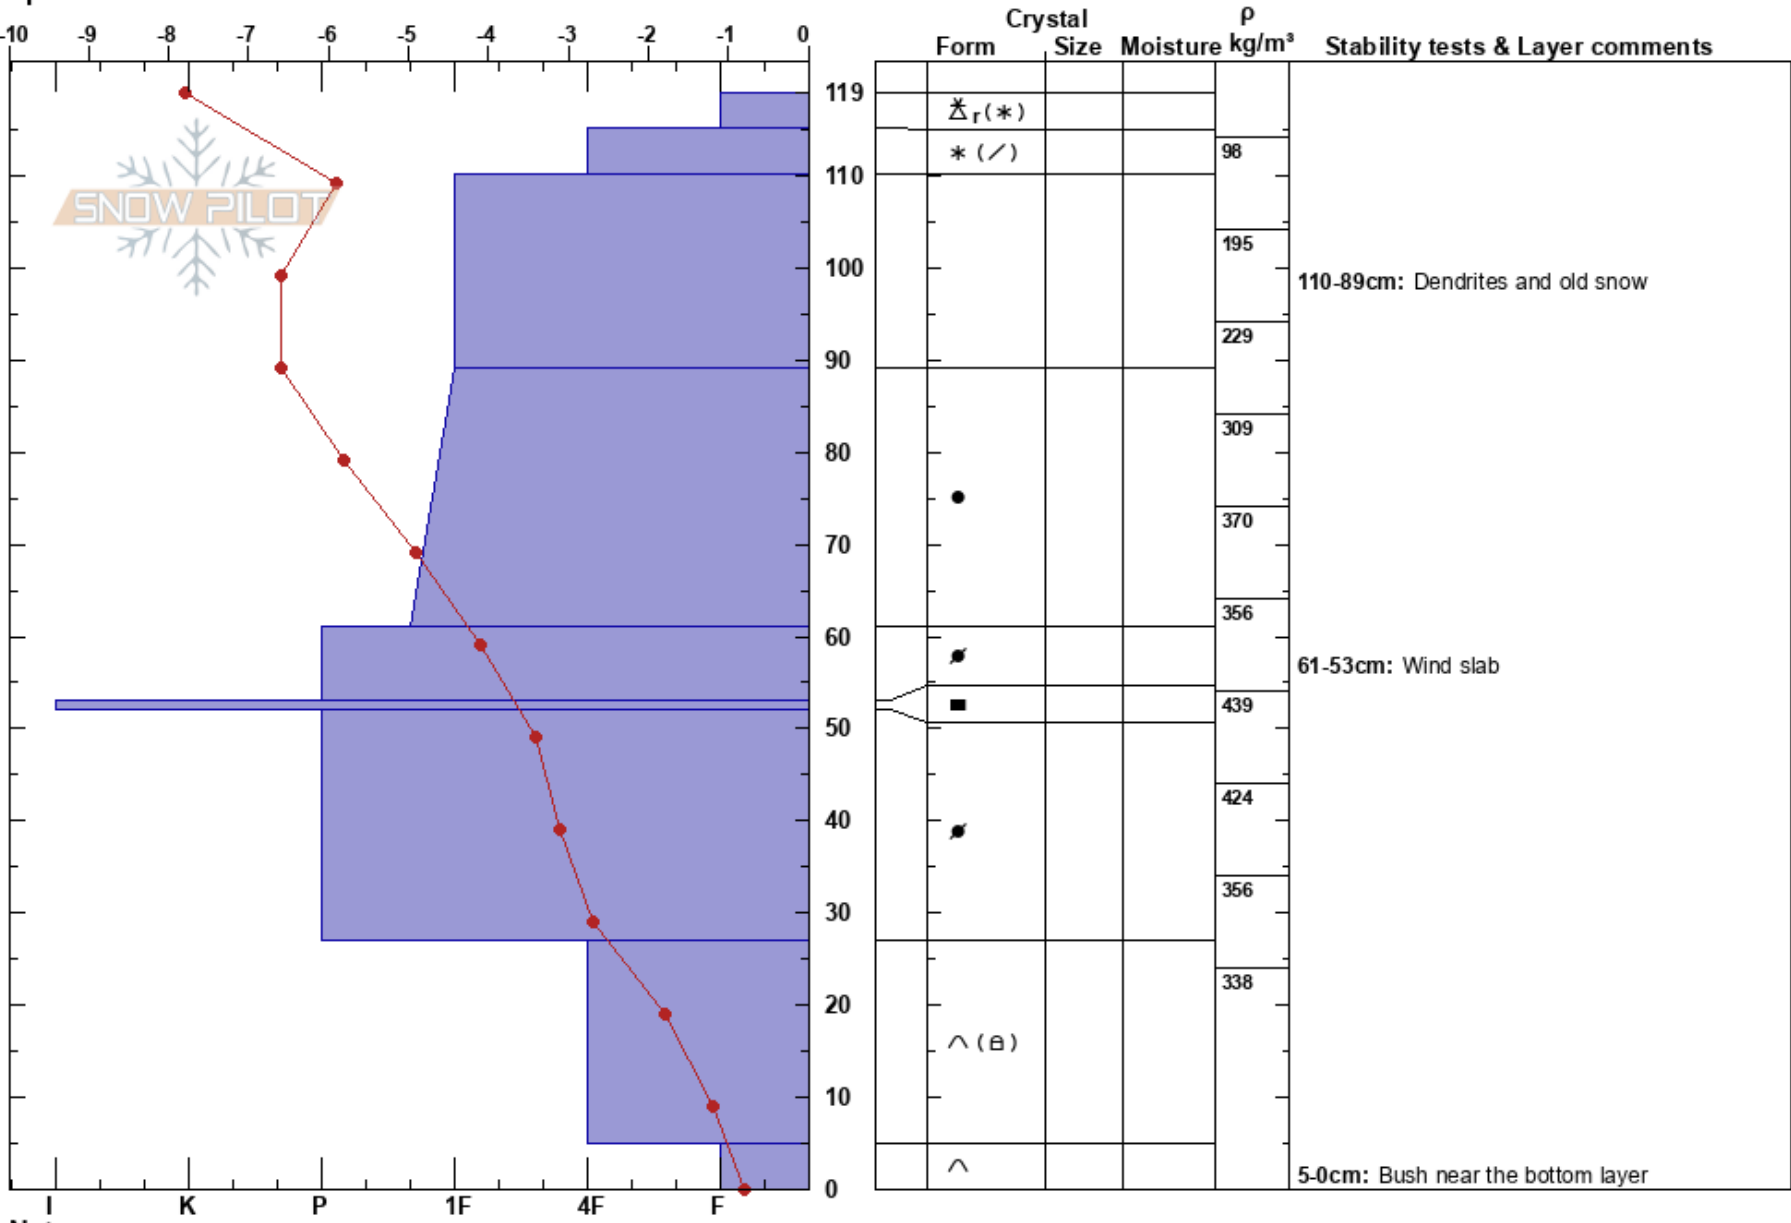

KP16
 Crested Butte
 CO
 Elevation: 2853 m
 Aspect: S
 Specifics:

Daniel Hogan
 01/28/2023 - 2:25pm
 Co-ord: 38.94161N, -106.97281W
 Slope Angle: 0°
 Wind Loading:

Stability:
 Air Temperature: -7°C
 Sky Cover: BKN
 Precipitation: S-1
 Wind: W Light Breeze

HS: 119
 Layer Notes:
 110-89cm: Dendrites and old snow
 61-53cm: Wind slab
 5-0cm: Bush near the bottom layer

Notes: Westerly breezy winds with interesting "cotton ball" snow falling while we were out there. -7.8 at 1425 from IR and -6.8 from the thermometer.