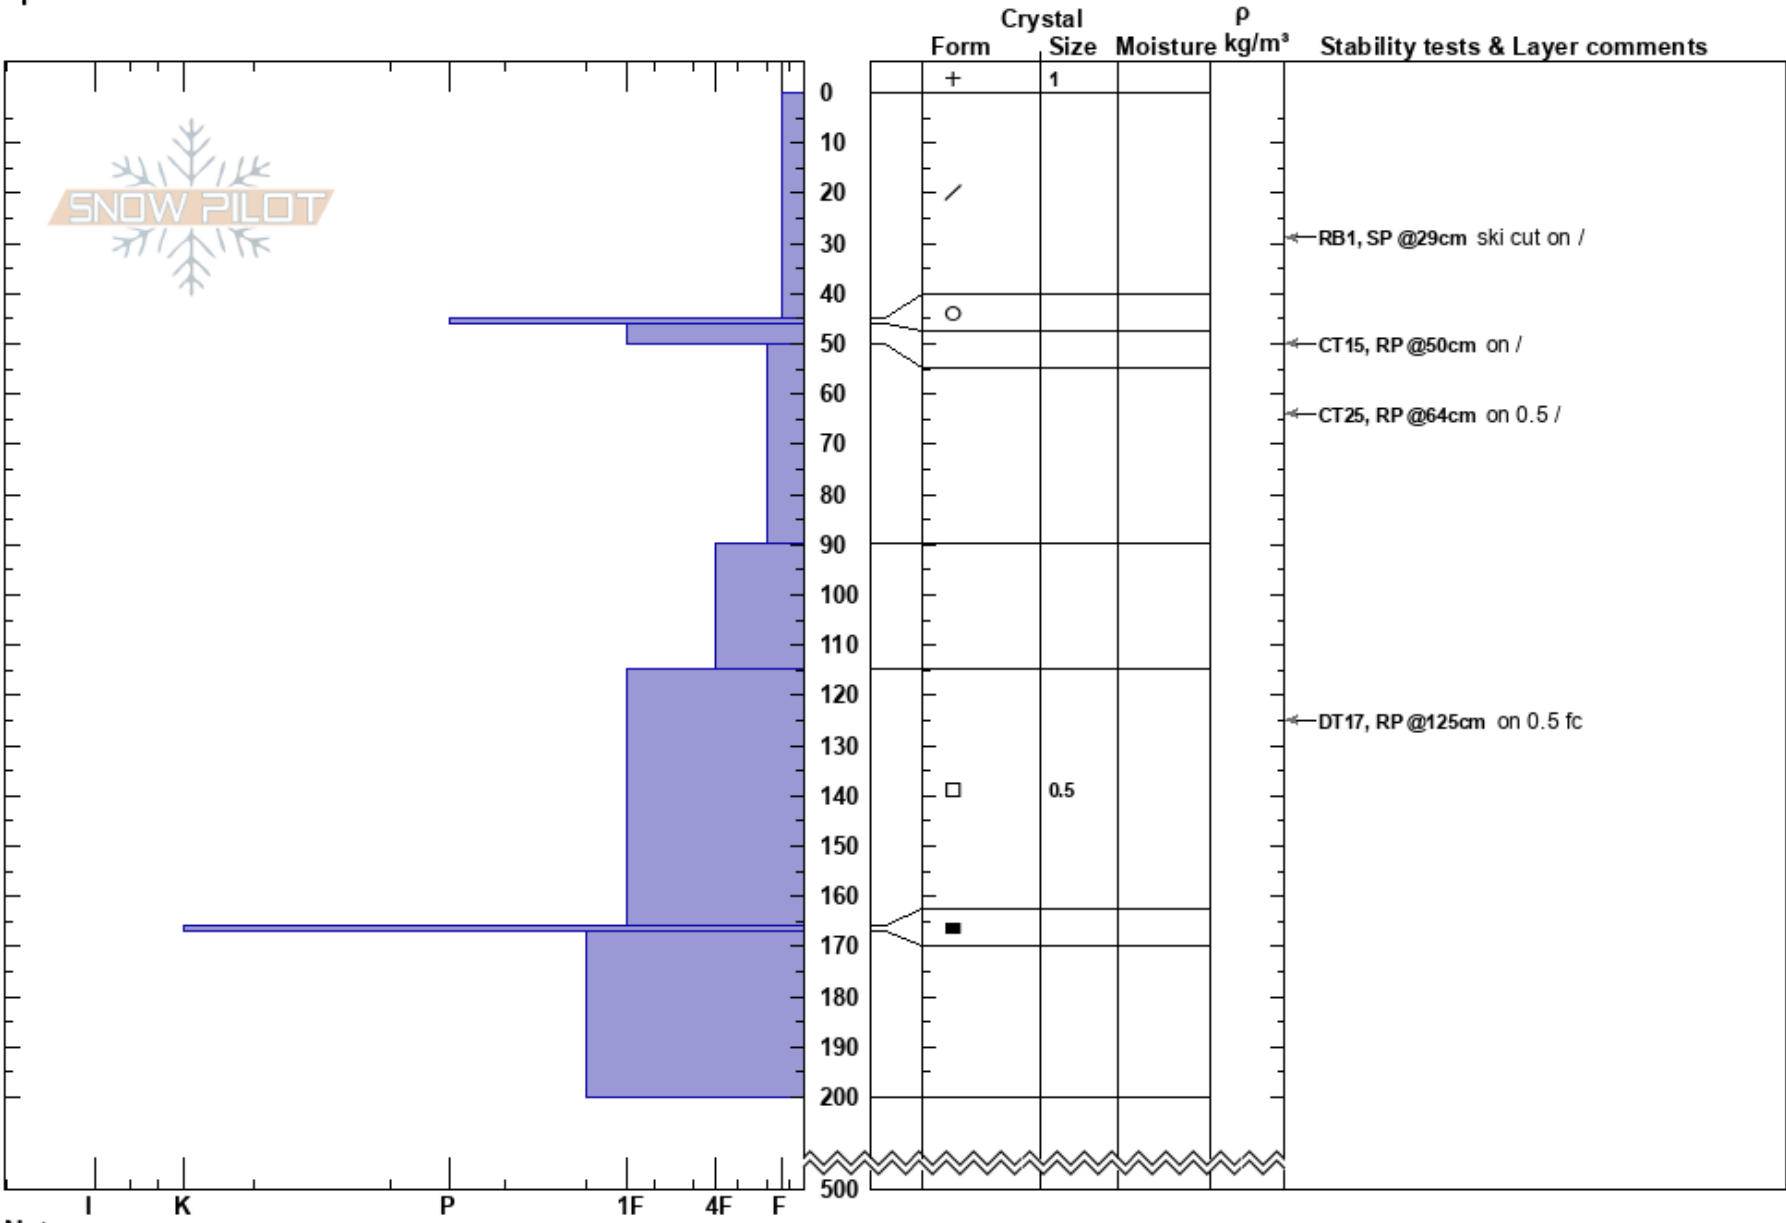

Patience GL
 Bear Pass
 BC
 Elevation: 1850 m
 Aspect: SW
 Specifics:

Last Frontier Heliskiing
 28/01/2023 - 12:30
 Co-ord: 09U 455010W 6204468N
 Slope Angle: 40°
 Wind Loading:

Stability: **HS:500**
 Air Temperature:
 Sky Cover: CLR
 Precipitation:
 Wind: N Moderate

Layer Notes:

Notes: