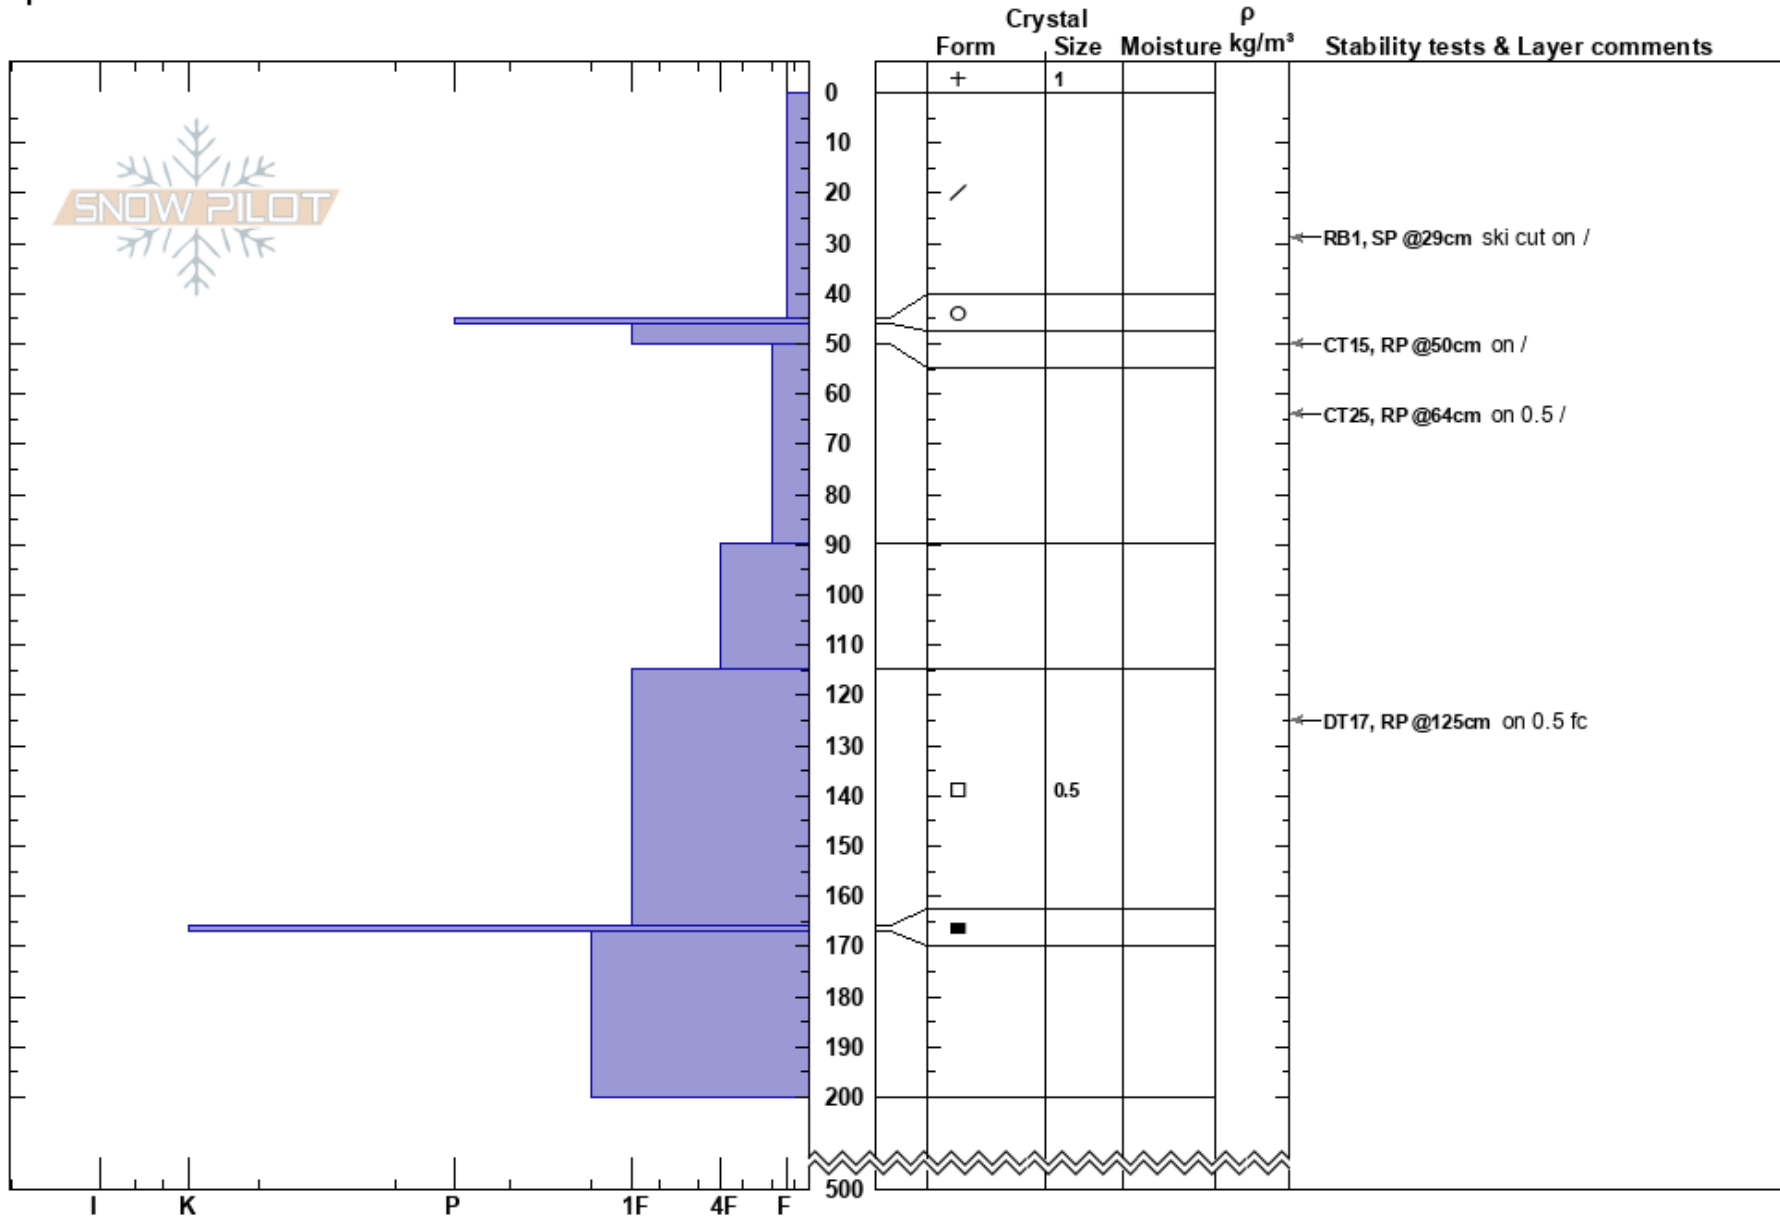

Patience GL
 Bear Pass
 BC
 Elevation: 1850 m
 Aspect: SW
 Specifics:

Last Frontier Heliskiing
 28/01/2023 - 12:30
 Co-ord: 09U 455010W 6204468N
 Slope Angle: 40°
 Wind Loading:

Stability:
 Air Temperature:
 Sky Cover: CLR
 Precipitation:
 Wind: N Moderate

HS:500 Layer Notes:

Notes: