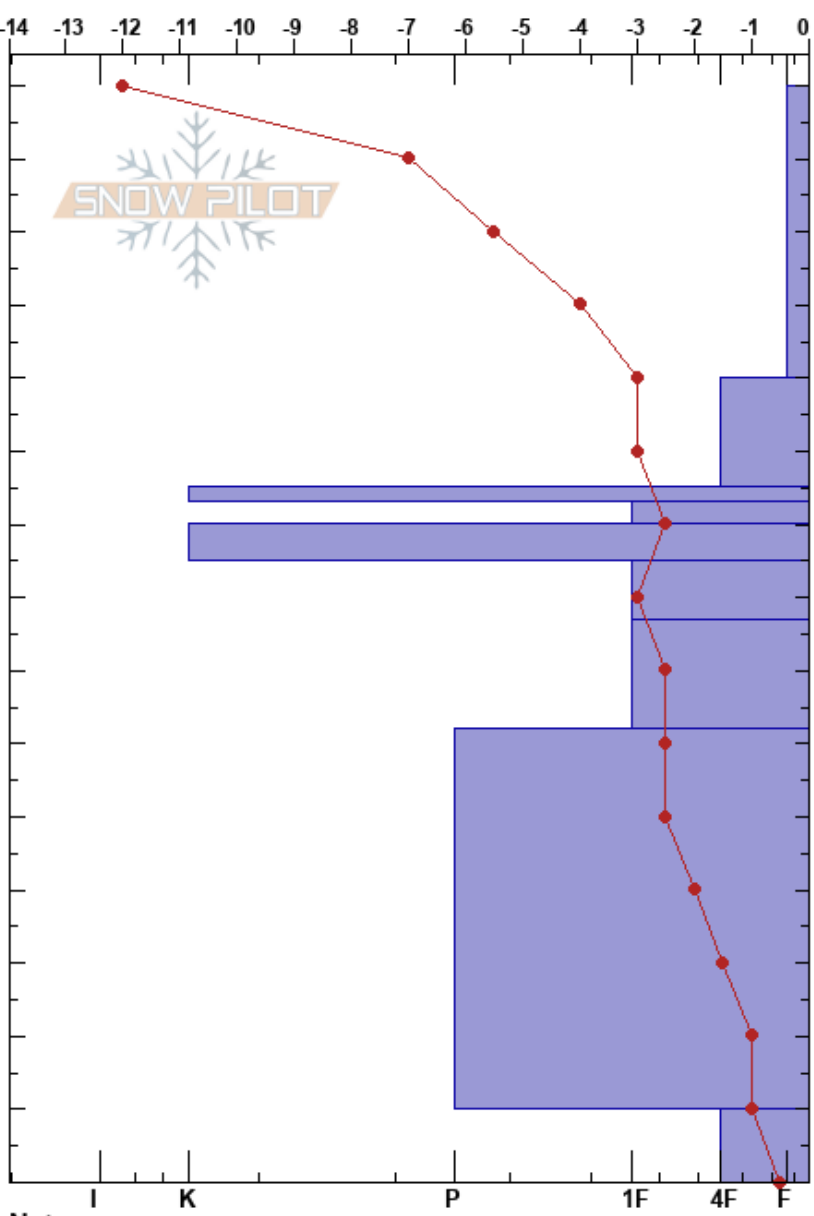

20232801K1
 Silver Valley Area
 ID
 Elevation: 6226 ft
 Aspect: 14°

Nick Fabbiano
 01/28/2023 - 1:50pm
 Co-ord: 47.48909N, -116.12825W
 Slope Angle: 32°
 Wind Loading:

Stability:
 Air Temperature: -14°C
 Sky Cover: OVC
 Precipitation: S-1
 Wind: Calm

HS: 150
 PF: 50
 PS: 30
 Layer Notes:

Specifics: Pit dug in a Ski Area

Form	Crystal Size	Moisture	ρ kg/m ³	Stability tests & Layer comments
+	1.5			← ECTN2 @130cm
/	1.5			← CT8, Q1 @110cm
■				
●	1.3			
⊕				
●	1.5			
●	1.5			
●	1.5			
●	1.5			
⊖				