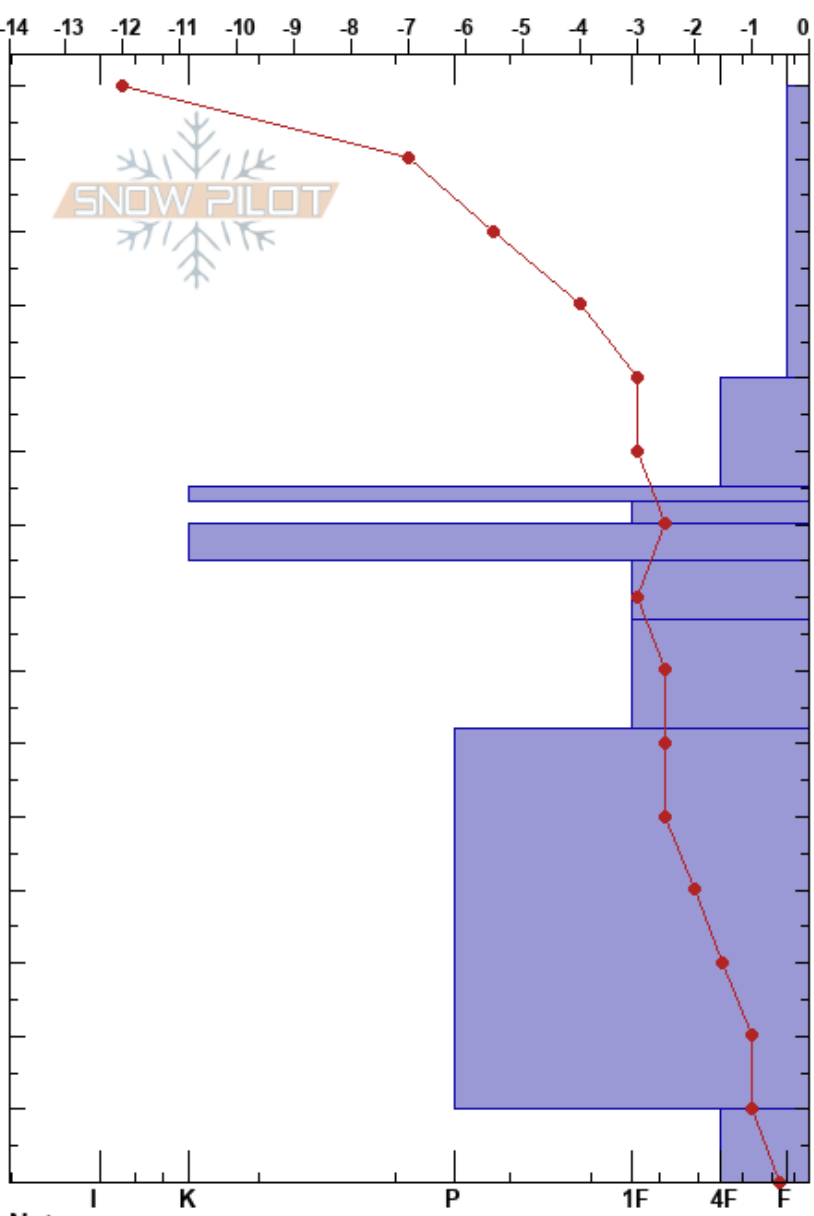

20232801K1
 Silver Valley Area
 ID
 Elevation: 6226 ft
 Aspect: 14°

Nick Fabbiano
 01/28/2023 - 1:50pm
 Co-ord: 47.48909N, -116.12825W
 Slope Angle: 32°
 Wind Loading:

Stability:
 Air Temperature: -14°C
 Sky Cover: OVC
 Precipitation: S-1
 Wind: Calm

Layer Notes:

HS: 150
 PF: 50
 PS: 30

Specifics: Pit dug in a Ski Area

Form	Crystal Size	Moisture	ρ kg/m ³	Stability tests & Layer comments
+	1.5			← ECTN2 @130cm
/	1.5			← CT8, Q1 @110cm
■				
●	1.3			
⊕				
●	1.5			
●	1.5			
●	1.5			
●	1.5			
⊖				