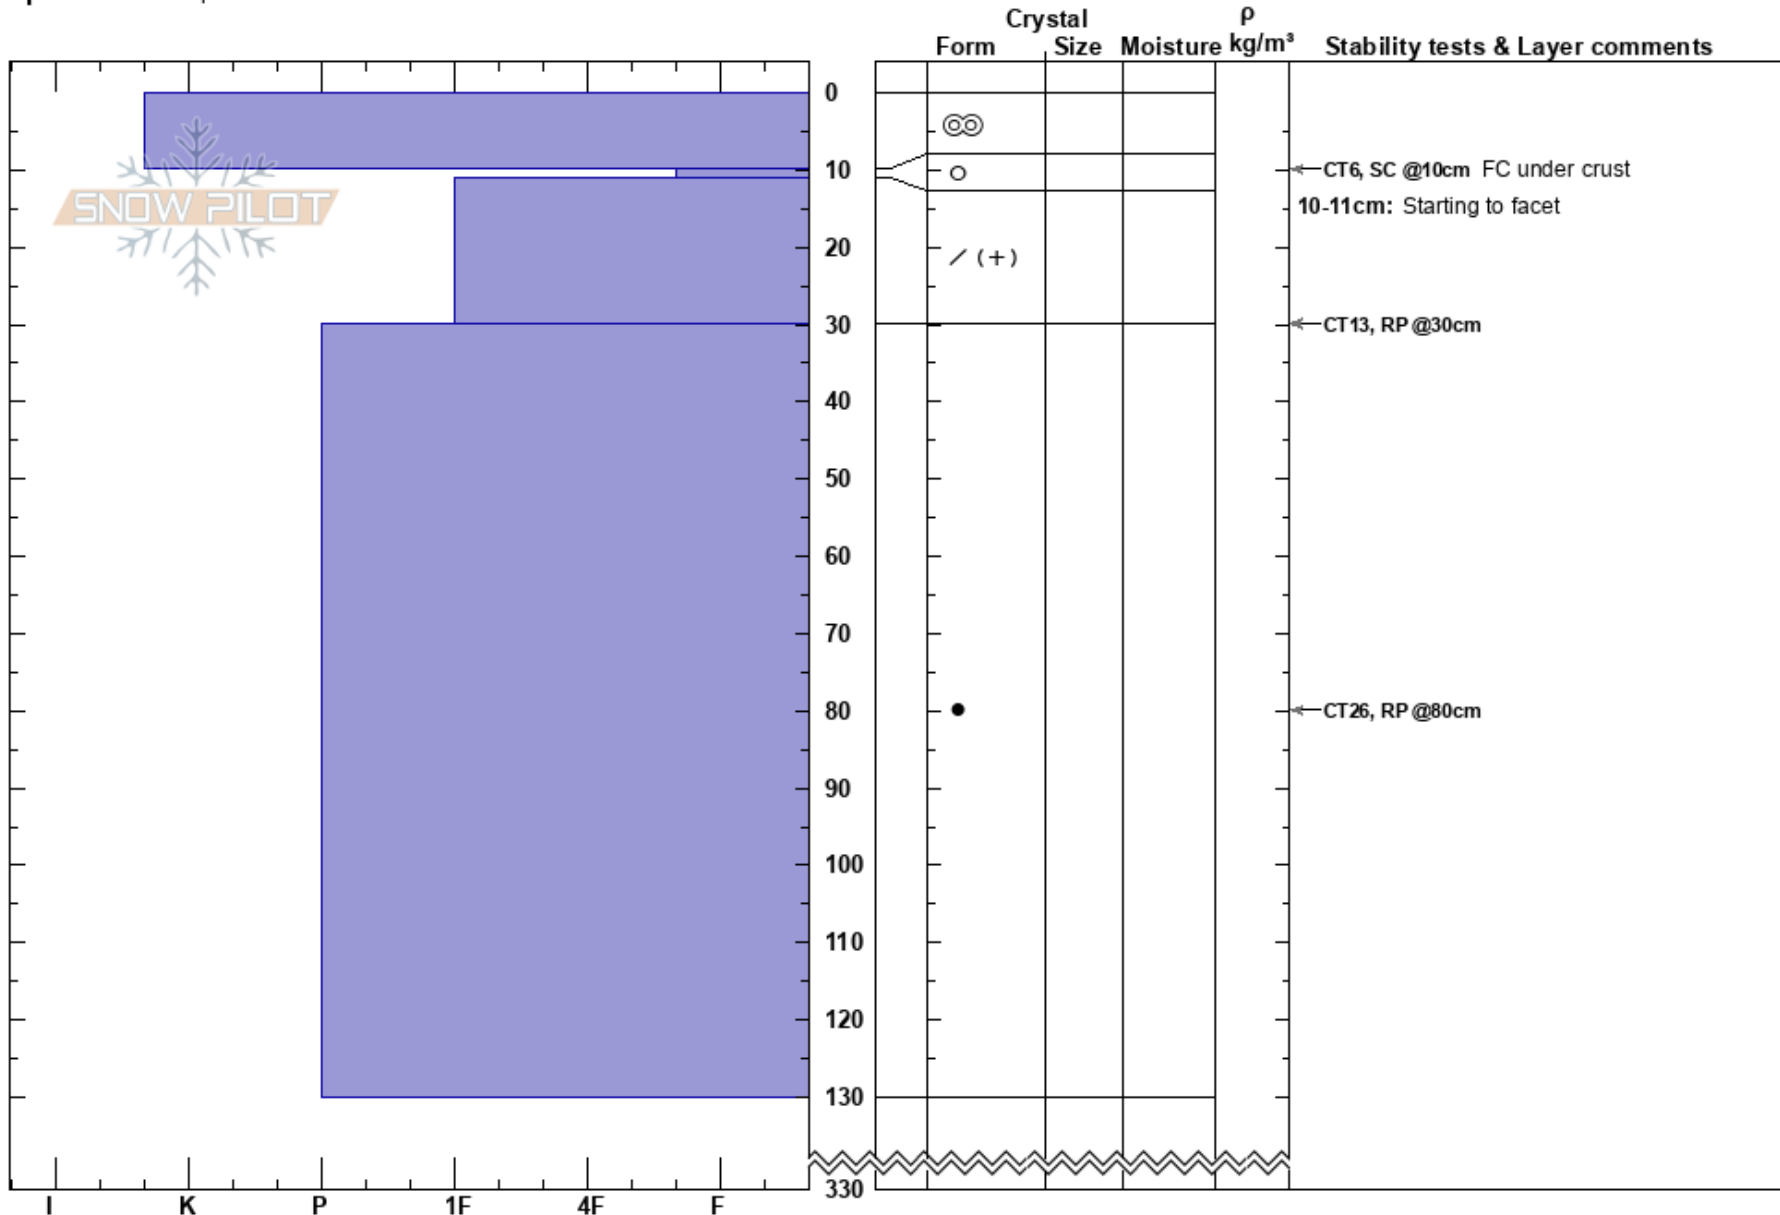

Willy Wonka
 Skeena
 BC
 Elevation: 5500 ft
 Aspect: N
 Specifics: Poor pit location

Elliot James
 29/01/2023 - 10:00
 Co-ord:
 Slope Angle: 20°
 Wind Loading: previous

Stability:
 Air Temperature: -7°C
 Sky Cover: BKN
 Precipitation: NO
 Wind: E Moderate

HS:330
 PF: 30
 PS: 0
 Layer Notes:
 10-11cm: Starting to facet

Notes: Dug below ridgetop in previously wind loaded place.