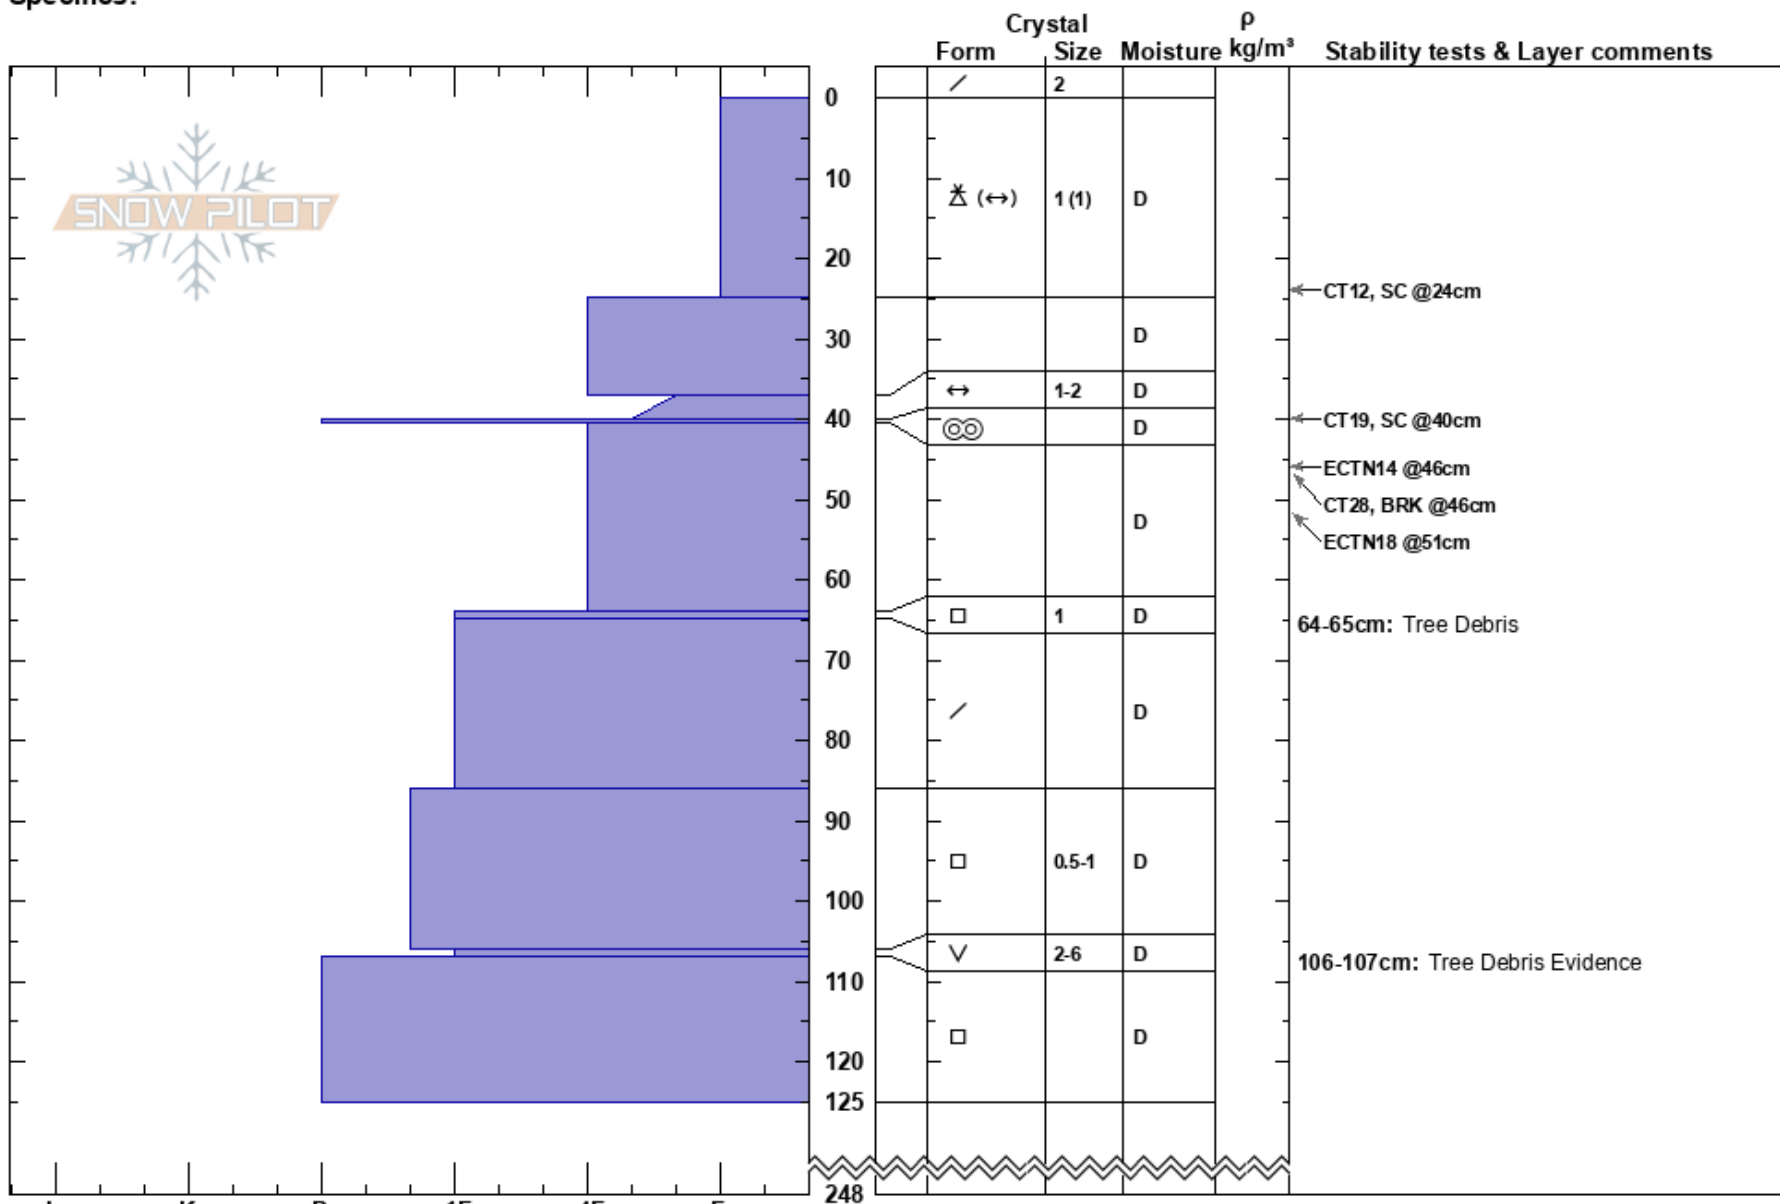

230128 Super Bon Bon  
 Monashee  
 BC  
**Elevation:** 2033 m  
**Aspect:** S  
**Specifics:**

Mustang Powder  
 28/01/2023 - 13:14  
**Co-ord:**  
**Slope Angle:** 30°  
**Wind Loading:**

**Stability:**  
**Air Temperature:** -8.4°C  
**Sky Cover:**  
**Precipitation:** NO  
**Wind:** Calm

**HS:** 248  
**PF:** 70  
**PS:** 25  
**Layer Notes:**  
 37-40cm: Problematic layer  
 40-40.5cm: Zipper Crust Jan 25  
 64-65cm: Tree Debris  
 106-107cm: Tree Debris Evidence

**Notes:** Pit dug in an open gladed area with evidence of wind loading. Direct solar input. Open to valley bottom. Evidence of tree debris within two layers (64cm & 106cm).