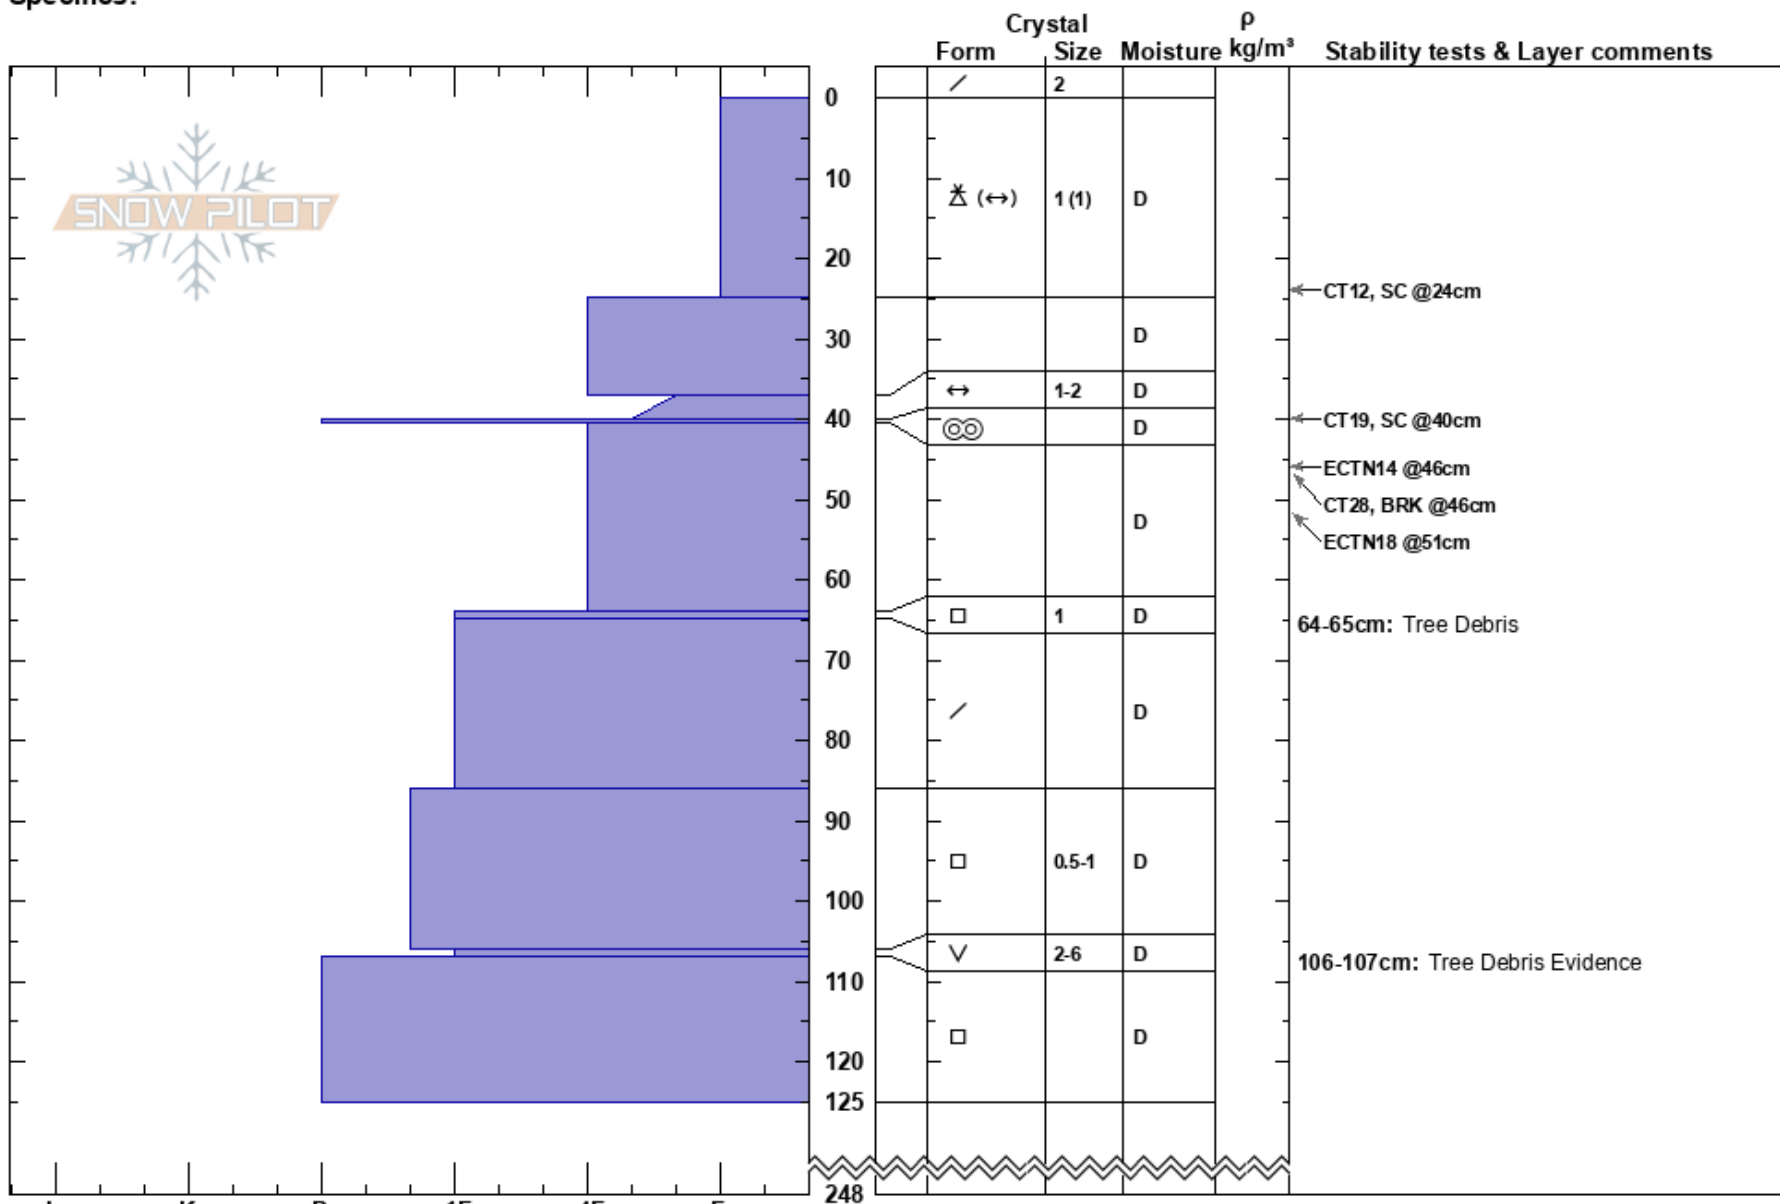

230128 Super Bon Bon  
 Monashee  
 BC  
**Elevation:** 2033 m  
**Aspect:** S  
**Specifics:**

Mustang Powder  
 28/01/2023 - 13:14  
**Co-ord:**  
**Slope Angle:** 30°  
**Wind Loading:**

**Stability:**  
**Air Temperature:** -8.4°C  
**Sky Cover:**  
**Precipitation:** NO  
**Wind:** Calm

**HS:** 248  
**PF:** 70  
**PS:** 25  
 37-40cm: Problematic layer  
 40-40.5cm: Zipper Crust Jan 25  
 64-65cm: Tree Debris  
 106-107cm: Tree Debris Evidence

**Notes:** Pit dug in an open gladed area with evidence of wind loading. Direct solar input. Open to valley bottom. Evidence of tree debris within two layers (64cm & 106cm).