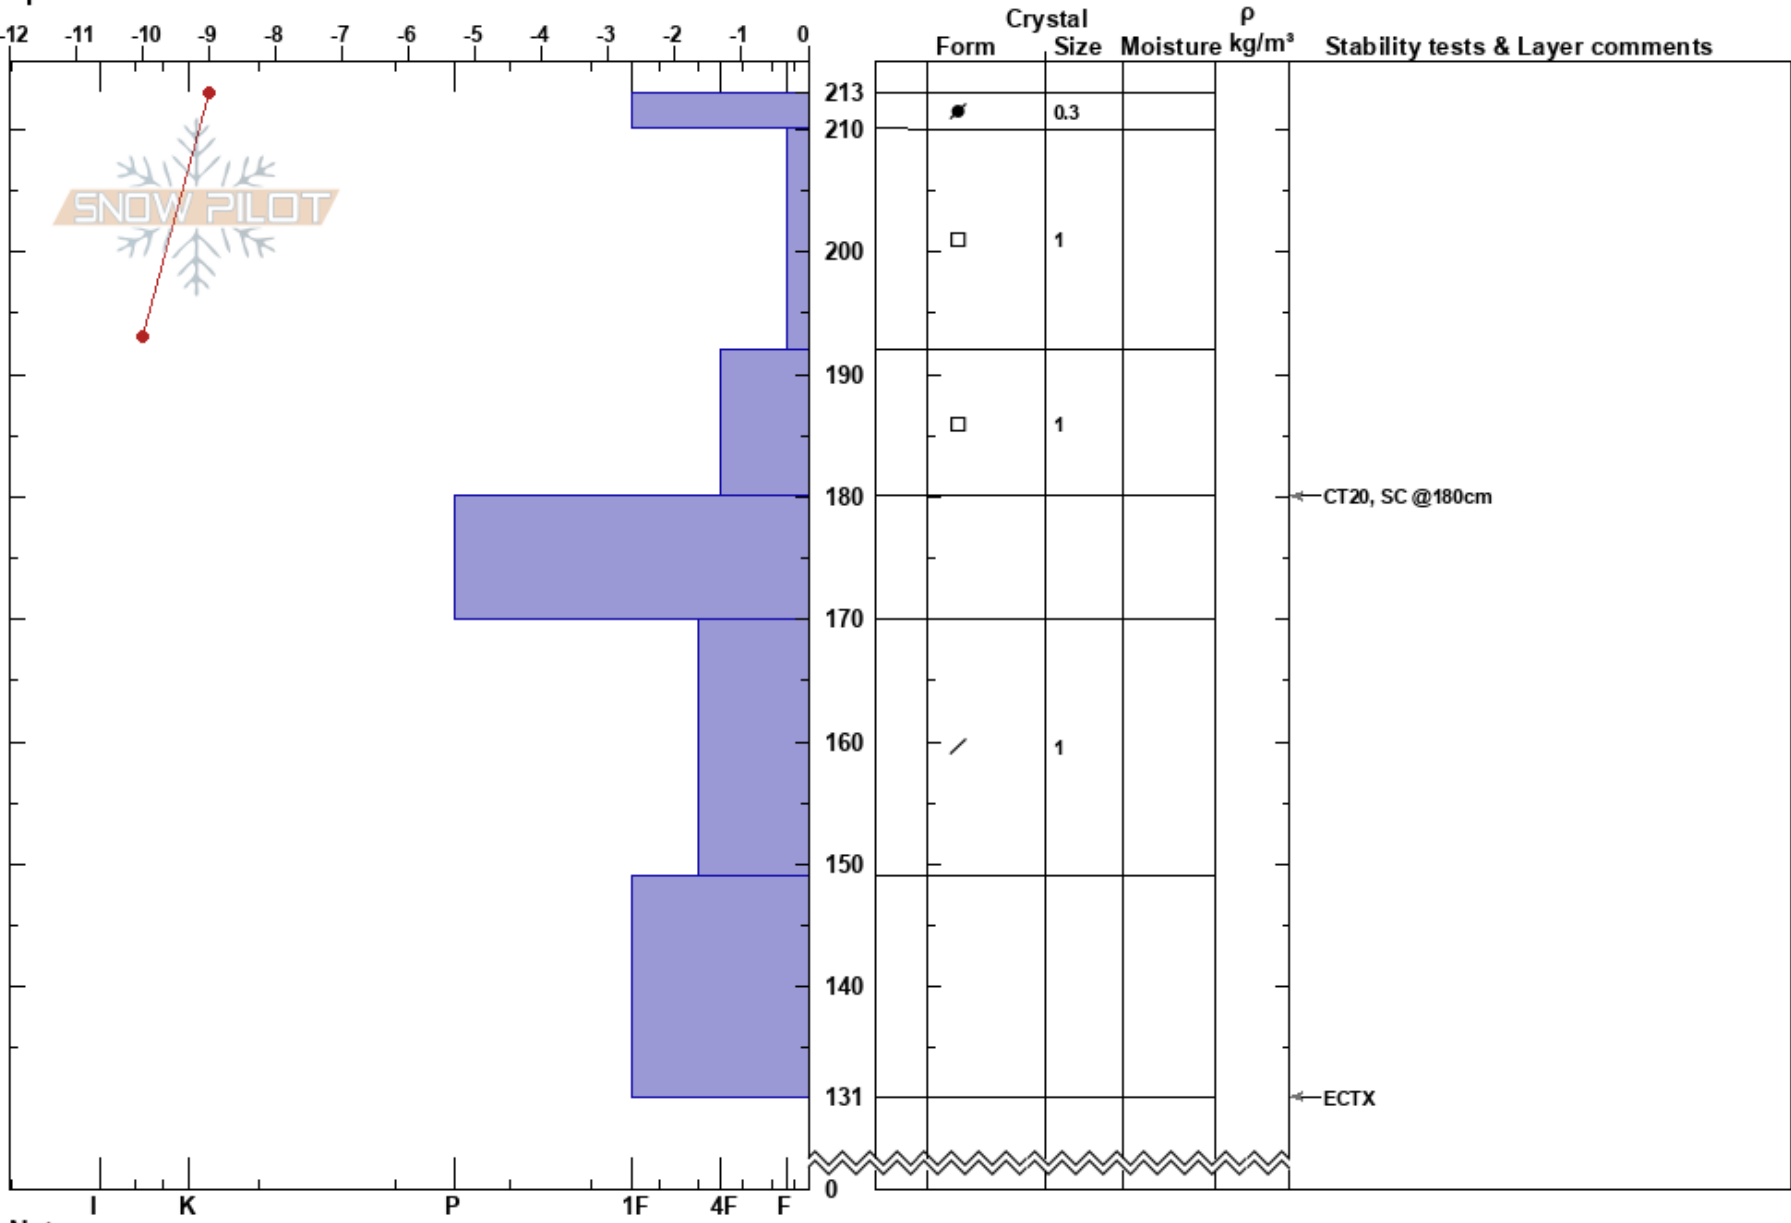

Jawbone Leeward
 Eastern Sierra Nevada
 CA
Elevation: 9805 ft
Aspect: N
Specifics:

Clancy Nelson
 01/28/2023 - 12:05pm
Co-ord: 37.22862N, -118.59123E
Slope Angle: 22°
Wind Loading: previous

Stability:
Air Temperature: -1°C
Sky Cover: FEW
Precipitation: NO
Wind: S Light Breeze

HS: 213
PF: 30
PS: 20

Layer Notes:

Notes: