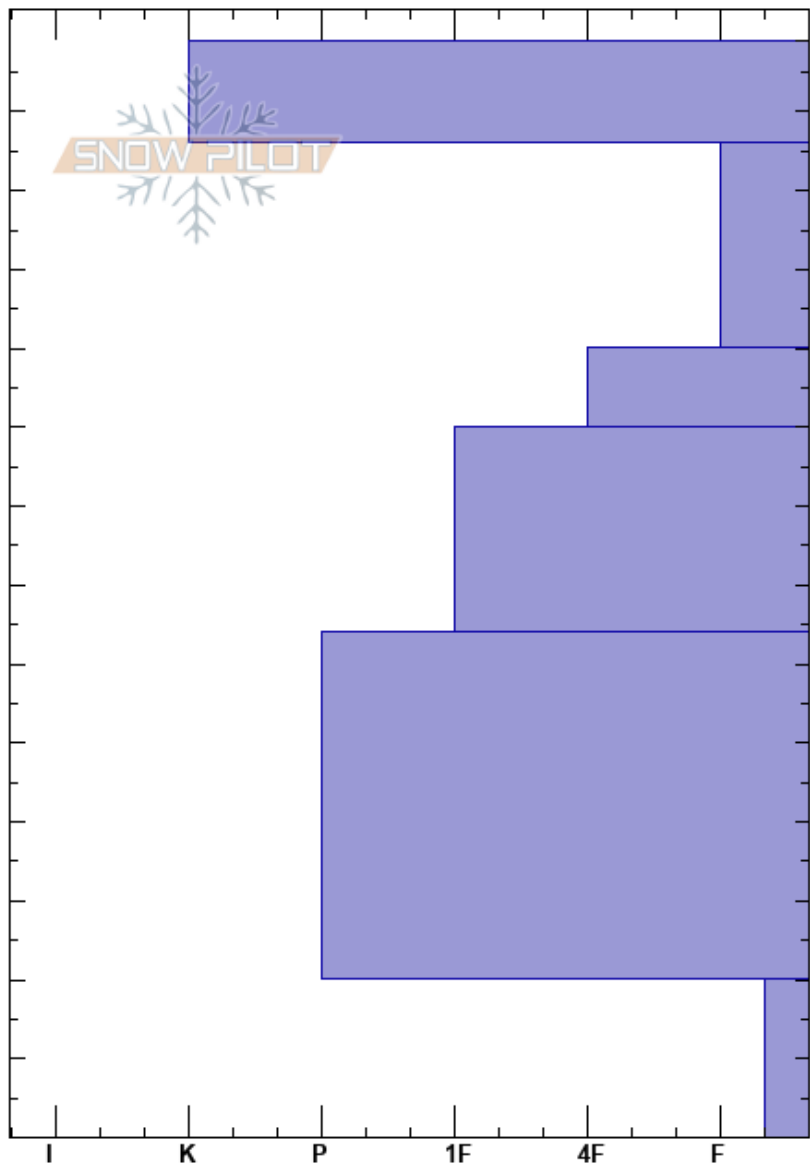

K4/5 Confluence
Sangre de Cristo Range
NM

Henry Dietrich
01/27/2023 - 2:48pm
Co-ord: 36.56473N, 105.44805W
Slope Angle: 33°
Wind Loading:

Stability:
Air Temperature: 17°F
Sky Cover: CLR
Precipitation: NO
Wind: NW Calm

HS: 139
PF: 10 20-0cm: Problematic layer
PS: 60

Elevation: 11856 ft
Aspect: N
Specifics: Pit dug in a Ski Area

Depth (cm)	Crystal		Moisture	ρ kg/m ³	Stability tests & Layer comments
	Form	Size			
139					
130	⊖	0.3			← CT8, BRK @133cm ← ECTN6 @133cm
120					
110	∇	0.1			
100					
90	∇	0.5			
80					
70	⊖	0.3			
60					
50					
40	⊖	0.3			
30					
20					
10	^	2-3			
0					