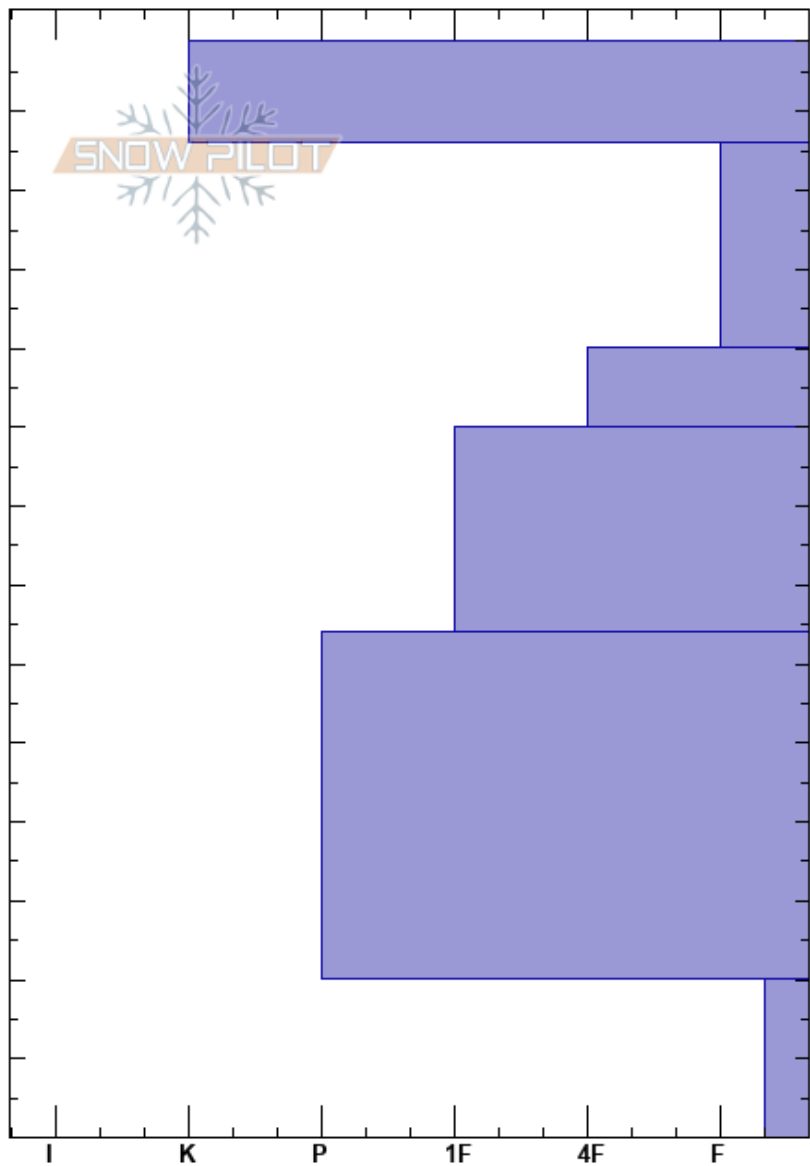

K4/5 Confluence
Sangre de Cristo Range
NM

Henry Dietrich
01/27/2023 - 2:48pm
Co-ord: 36.56473N, 105.44805W
Slope Angle: 33°
Wind Loading:

Stability:
Air Temperature: 17°F
Sky Cover: CLR
Precipitation: NO
Wind: NW Calm

HS: 139
PF: 10 20-0cm: Problematic layer
PS: 60

Elevation: 11856 ft
Aspect: N
Specifics: Pit dug in a Ski Area

Elevation (cm)	Crystal		Moisture	ρ kg/m ³	Stability tests & Layer comments
	Form	Size			
139					
130	⊖	0.3			← CT8, BRK @133cm ← ECTN6 @133cm
120					
110	∇	0.1			
100					
90	∇	0.5			
80					
70	⊖	0.3			
60					
50					
40	⊖	0.3			
30					
20					
10	∧	2-3			
0					