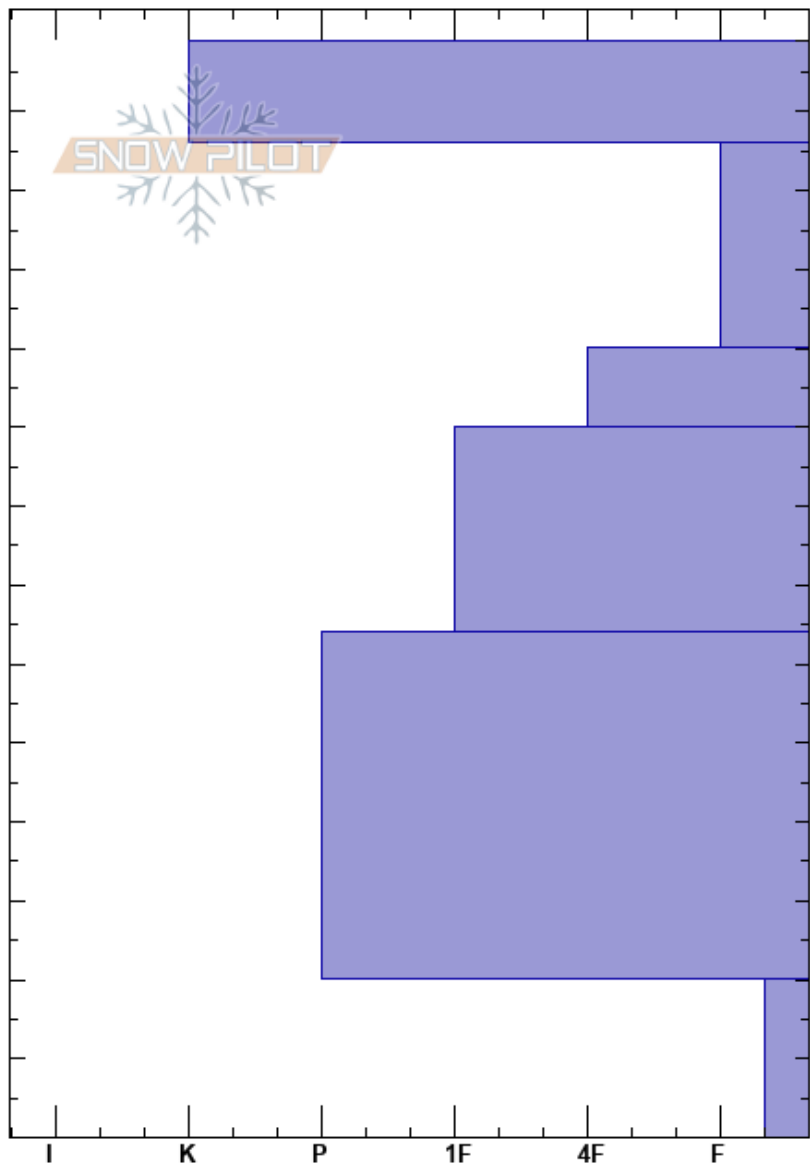

K4/5 Confluence  
Sangre de Cristo Range  
NM

Henry Dietrich  
01/27/2023 - 2:48pm  
Co-ord: 36.56473N, 105.44805W  
Slope Angle: 33°  
Wind Loading:

Stability:  
Air Temperature: 17°F  
Sky Cover: CLR  
Precipitation: NO  
Wind: NW Calm

HS: 139  
PF: 10 20-0cm: Problematic layer  
PS: 60

Elevation: 11856 ft  
Aspect: N  
Specifics: Pit dug in a Ski Area

Height (cm)	Crystal		Moisture	$\rho$ kg/m <sup>3</sup>	Stability tests & Layer comments
	Form	Size			
139					
130	⊖	0.3			← CT8, BRK @133cm ← ECTN6 @133cm
120					
110	∇	0.1			
100					
90	∇	0.5			
80					
70	⊖	0.3			
60					
50					
40	⊖	0.3			
30					
20					
10	^	2-3			
0					